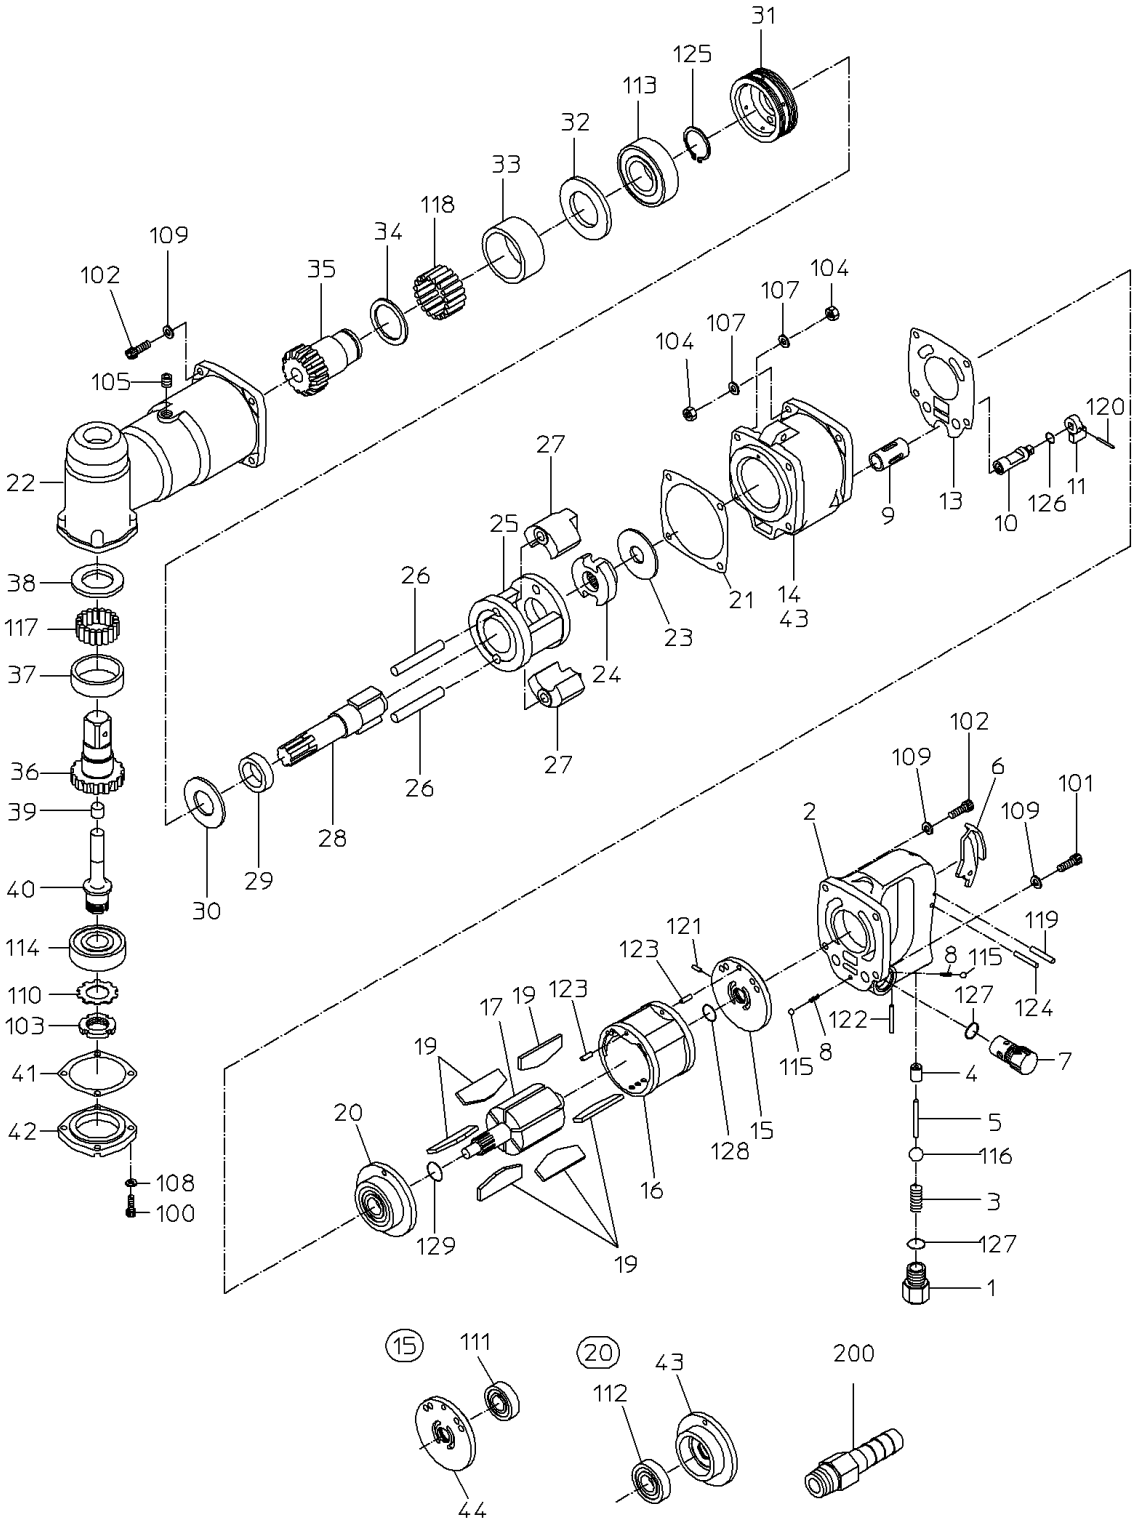

PARTS LIST

NAW-16HS(P)

522388

PARTS LIST

(1/2)

MODEL: **NAW-16HS (P)**

522388

ITEM	PART NO.	PART NAME	Q'ty
1	15201760	INLET BUSHING	1
2	Not available separately. Available only as HANDLE WB (P/No. 15219206)	HANDLE	1
3	15201740	THROTTLE SPRING	1
4	Not available separately. Available only as HANDLE WB (P/No. 15219206)	THROTTLE BUSH	1
5	15201780	THROTTLE PIN	1
6	15201840	LEVER	1
7	15201750	ADJUSTER VALVE	1
8	15205040	SPRING	2
9	Not available separately. Available only as ROTOR CASE WB (P/No. 15219867)	REVERSE BUSH	1
10	15201800	REVERSE VALVE	1
11	15201820	REVERSE LEVER	1
13	15201970	TOP SEAL	1
14	Not available separately. Available only as ROTOR CASE WB (P/No. 15219867)	ROTOR CASE	1
15	15219205	TOP PLATE WBR	1
16	15219869	CYLINDER	1
17	15202031	ROTOR	1
19	15219937	VANE	6
20	15219207	BOTTOM PLATE WBR	1
21	15201980	BOTTOM SEAL	1
22	15208340	HAMMER CASE	1
23	15201870	SPACER	1
24	15201890	SCREW DRIVER	1
25	15201940	HAMMER FRAME	1
26	15201930	HAMMER PIN	2
27	15201920	HAMMER	2
28	15208330	ANVIL	1
29	15201850	ANVIL BUSH	1
30	15201880	THRUST WASHER	1
31	15208490	LOCK SCREW	1
32	15208450	BEARING WASHER	1
33	15208440	ROLLER BUSH	1
34	15208500	WASHER	1
35	15208400	ACCEL GEAR	1
36	15208420	SPINDLE GEAR	1
37	15208460	ROLLER BUSH	1
38	15208480	COLLAR	1
39	15208430	GEAR PIN	1
40	15208410	GEAR SPINDLE	1
41	15208390	SEAL PACKING	1
42	15208380	CASE CAP	1