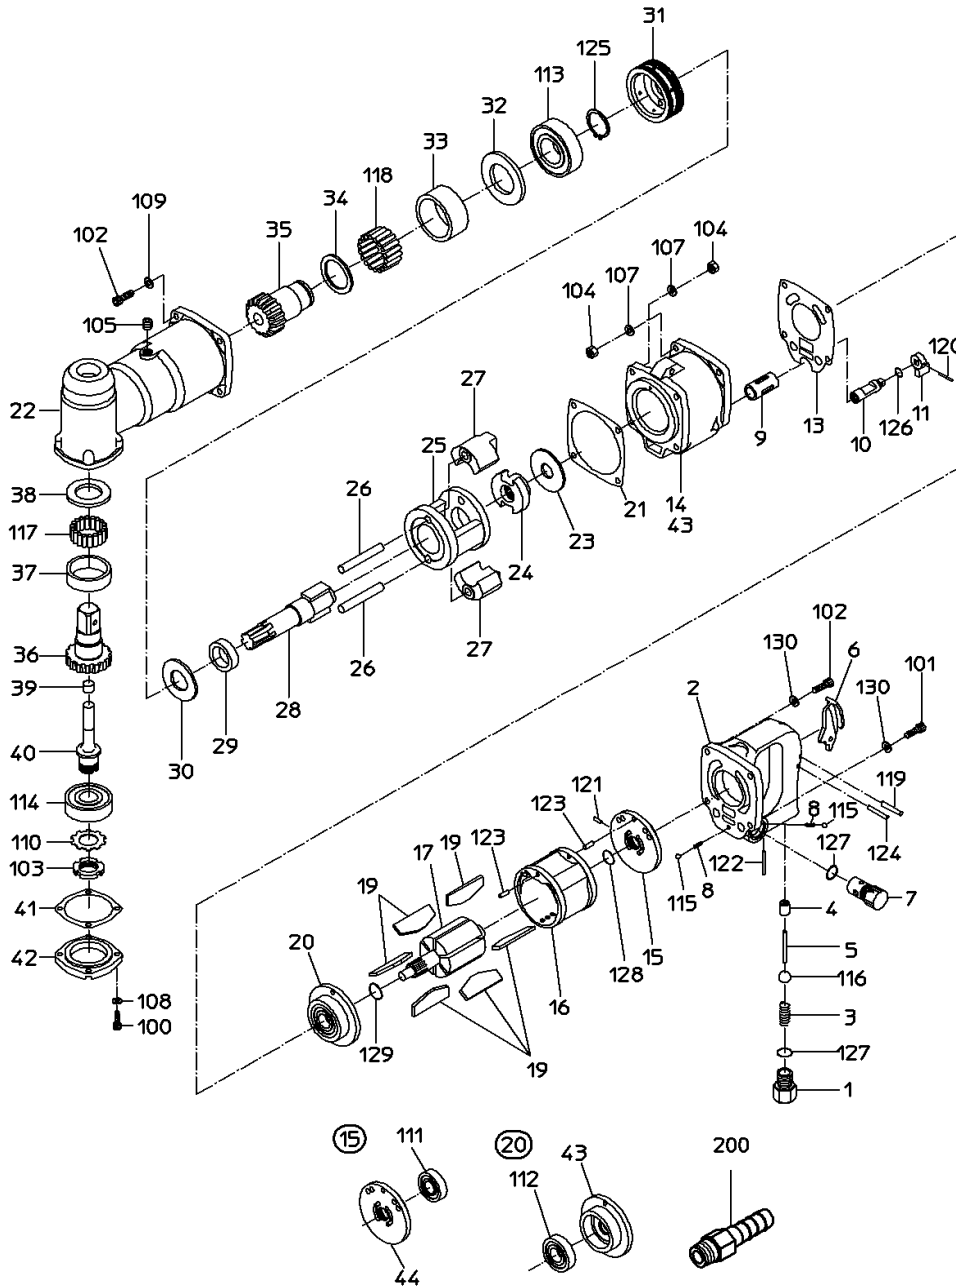

PARTS LIST

NAW-16HS

526451

MODEL : **NAW-16HS**

526451

ITEM	PART NO.	PART NAME	QTY	NOTE
1	15201760	INLET BUSHING	1	
2		HANDLE	1	*Available as HANDLE WB
3	15201740	THROTTLE SPRING	1	
4		THROTTLE BUSH	1	*Available as HANDLE WB
5	15201780	THROTTLE PIN	1	
6	15220238	LEVER	1	
7	15201750	ADJUSTER VALVE	1	
8	15205040	SPRING	2	
9		REVERSE BUSH	1	*Available as ROTOR CASE WB
10	15201800	REVERSE VALVE	1	
11	15201820	REVERSE LEVER	1	
13	15201970	TOP SEAL	1	
14		ROTOR CASE	1	*Available as ROTOR CASE WB
15	15219205	TOP PLATE WBR	1	
16	15219869	CYLINDER	1	
17	15202031	ROTOR	1	
19	15219937	VANE	6	
20	15219207	BOTTOM PLATE WBR	1	
21	15201980	BOTTOM SEAL	1	
22	15208340	HAMMER CASE	1	
23	15201870	SPACER	1	
24	15201890	SCREW DRIVER	1	
25	15201940	HAMMER FRAME	1	
26	15201930	HAMMER PIN	2	
27	15220200	HAMMER	2	
28	15208330	ANVIL	1	
29	15201850	ANVIL BUSH	1	
30	15201880	THRUST WASHER	1	
31	15208490	LOCK SCREW	1	
32	15208450	BEARING WASHER	1	
33	15208440	ROLLER BUSH	1	
34	15208500	WASHER	1	
35	15208400	ACCEL GEAR	1	
36	15208420	SPINDLE GEAR	1	
37	15208460	ROLLER BUSH	1	
38	15208480	COLLAR	1	
39	15208430	GEAR PIN	1	
40	15208410	GEAR SPINDLE	1	
41	15208390	SEAL PACKING	1	
42	15208380	CASE CAP	1	
43		NAME PLATE (MODEL)	1	
100	74005015	CAP SCREW	4	
101	74006020	CAP SCREW	2	
102	74006030	CAP SCREW	6	
103	28100401	NUT FOR ROLLING BEARING	1	
104	25122010	NYLON-HEX. NUT	6	
105	28100501	HEX. SOCKET PLUG	1	
107	76310206	WASHER	6	
108	76420105	SPRING WASHER	4	
109	76420106	SPRING WASHER	4	
110	28100547	WASHER FOR ROLLING BEARING	1	