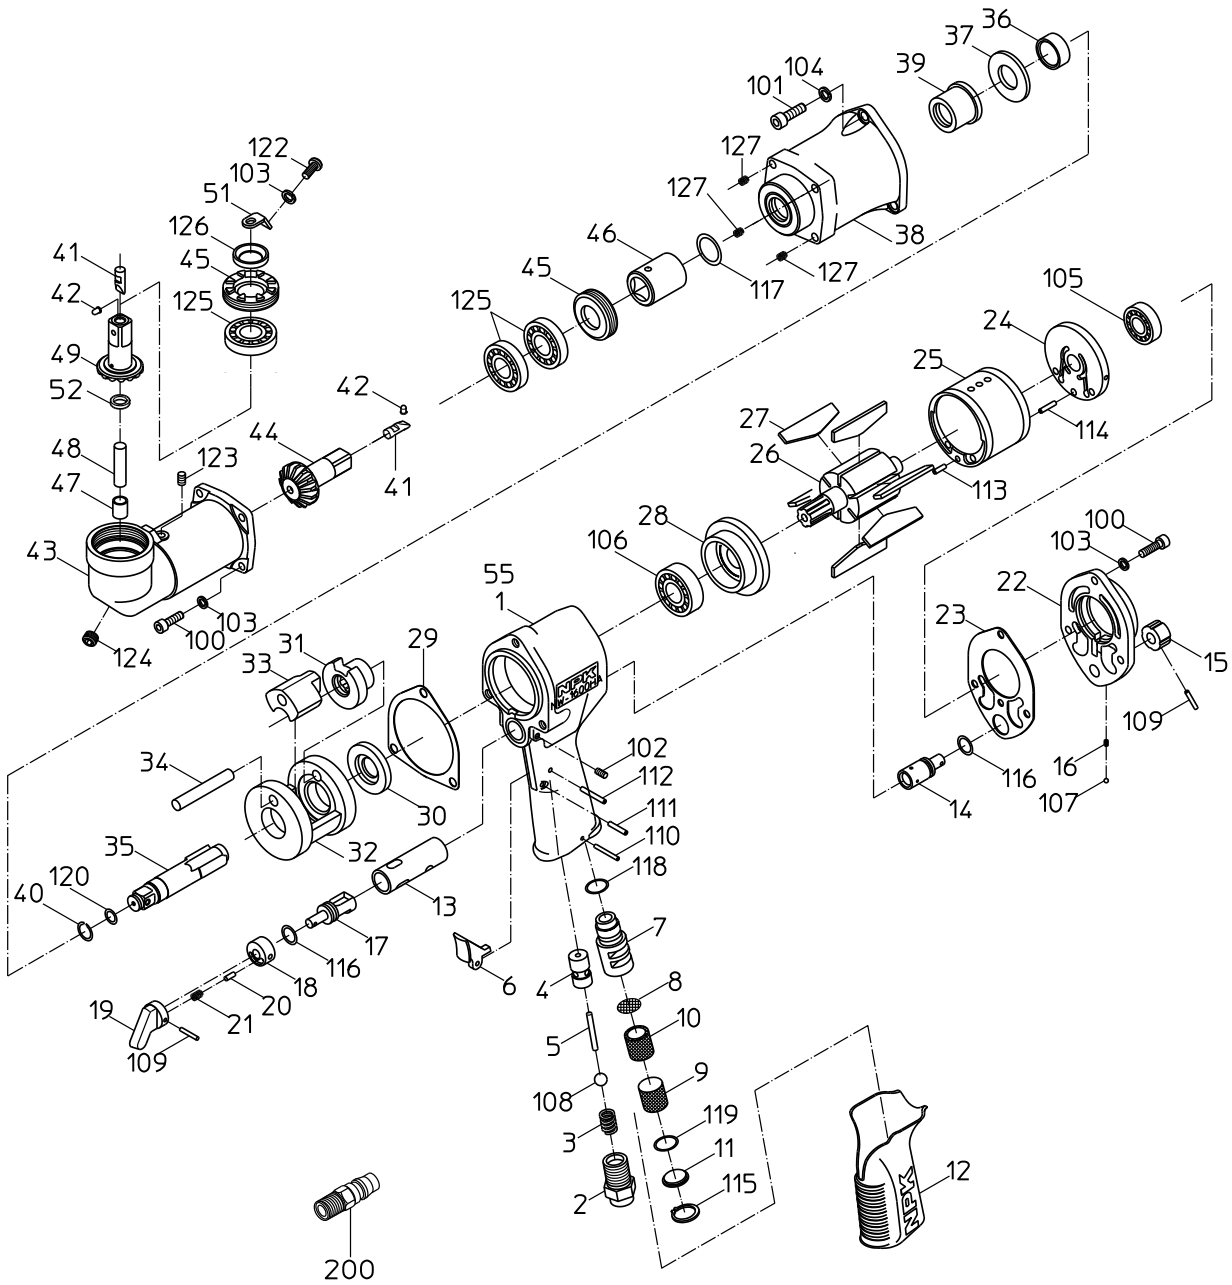

PARTS LIST

NAW-1600HA

525959

MODEL : **NAW-1600HA**

525959

ITEM	PART NO.	PART NAME	QTY	NOTE
1		HANDLE	1	Available as HANDLE WB
2	15205580	INLET BUSHING	1	
3	15205550	THROTTLE SPRING	1	
4		THROTTLE BUSH	1	Available as HANDLE WB
5	15205080	THROTTLE PIN	1	
6	15304350	LEVER	1	
7	15210230	EXHAUST COVER	1	
8	15210390	FILTER	1	
9	15210380	SCREEN	1	
10	15219484	MUFFLER	1	
11	15210240	EXHAUST WASHER	1	
12	15210280	GRIPE	1	
13		REVERSE BUSH	1	Available as HANDLE WB
14	15210260	ADJUSTER VALVE	1	
15	15210270	ADJUSTER LEVER	1	
16	15205040	SPRING	1	
17	15304330	REVERSE VALVE	1	
18	15303560	REVERSE WASHER	1	
19	15303540	REVERSE LEVER	1	
20	15303550	REVERSE PIN	1	
21	15303430	SPRING	1	
22	15220270	HANDLE CAP	1	
23	15207840	TOP SEAL	1	
24		TOP PLATE	1	Available as TOP PLATE WBR
25	15220234	CYLINDER	1	
26	15205321	ROTOR	1	
27	15219933	VANE	6	
28		BOTTOM PLATE	1	Available as BOTTOM PLATE WBR
29	15207850	BOTTOM SEAL	1	
30	15205170	SPACER	1	
31	15205190	SCREW DRIVER	1	
32	15205240	HAMMER FRAME	1	
33	15220213	HAMMER	1	
34	15205230	HAMMER PIN	1	
35	15205160	ANVIL	1	
36	15205150	ANVIL BUSH	1	
37	15205180	THRUST WASHER	1	
38		HAMMER CASE	1	Available as HAMMER CASE WB
39		CASE BUSH	1	Available as HAMMER CASE WB

NIPPON PNEUMATIC MFG. CO., LTD.

MODEL : **NAW-1600HA**

525959

ITEM	PART NO.	PART NAME	QTY	NOTE
120	63910060	O RING	1	
122	28100058	C-R. ROUND SCREW	1	
123	25107090	SET SCREW	1	
124	28100501	HEX. SOCKET PLUG	1	
125	28201025	BALL BEARING	3	
126	28302004	OIL SEAL	1	
127	28100122	HELICAL COIL	4	
200	24901010	COUPLER PLUG	1	
		ASSY LIST		
	15219242	ANVIL CP		
		35, 40, 120		
	15220370	HAMMER CASE CP		
		38, 39, 117, 127		
	15220274	HANDLE CP		
		1, 2, 3, 4, 5, 6, 7, 8, 9, 10, 11, 12, 13, 17, 18, 19, 20, 21		
		102, 108, 109, 110, 111, 112, 115, 116, 118, 119		
	15220272	HANDLE WB		
		1, 4, 13, 112		
	15219467	TOP PLATE WBR		
		24, 105		
	15219468	BOTTOM PLATE WBR		
		28, 106		
	15220369	HAMMER CASE WB		
		38, 39, 127		