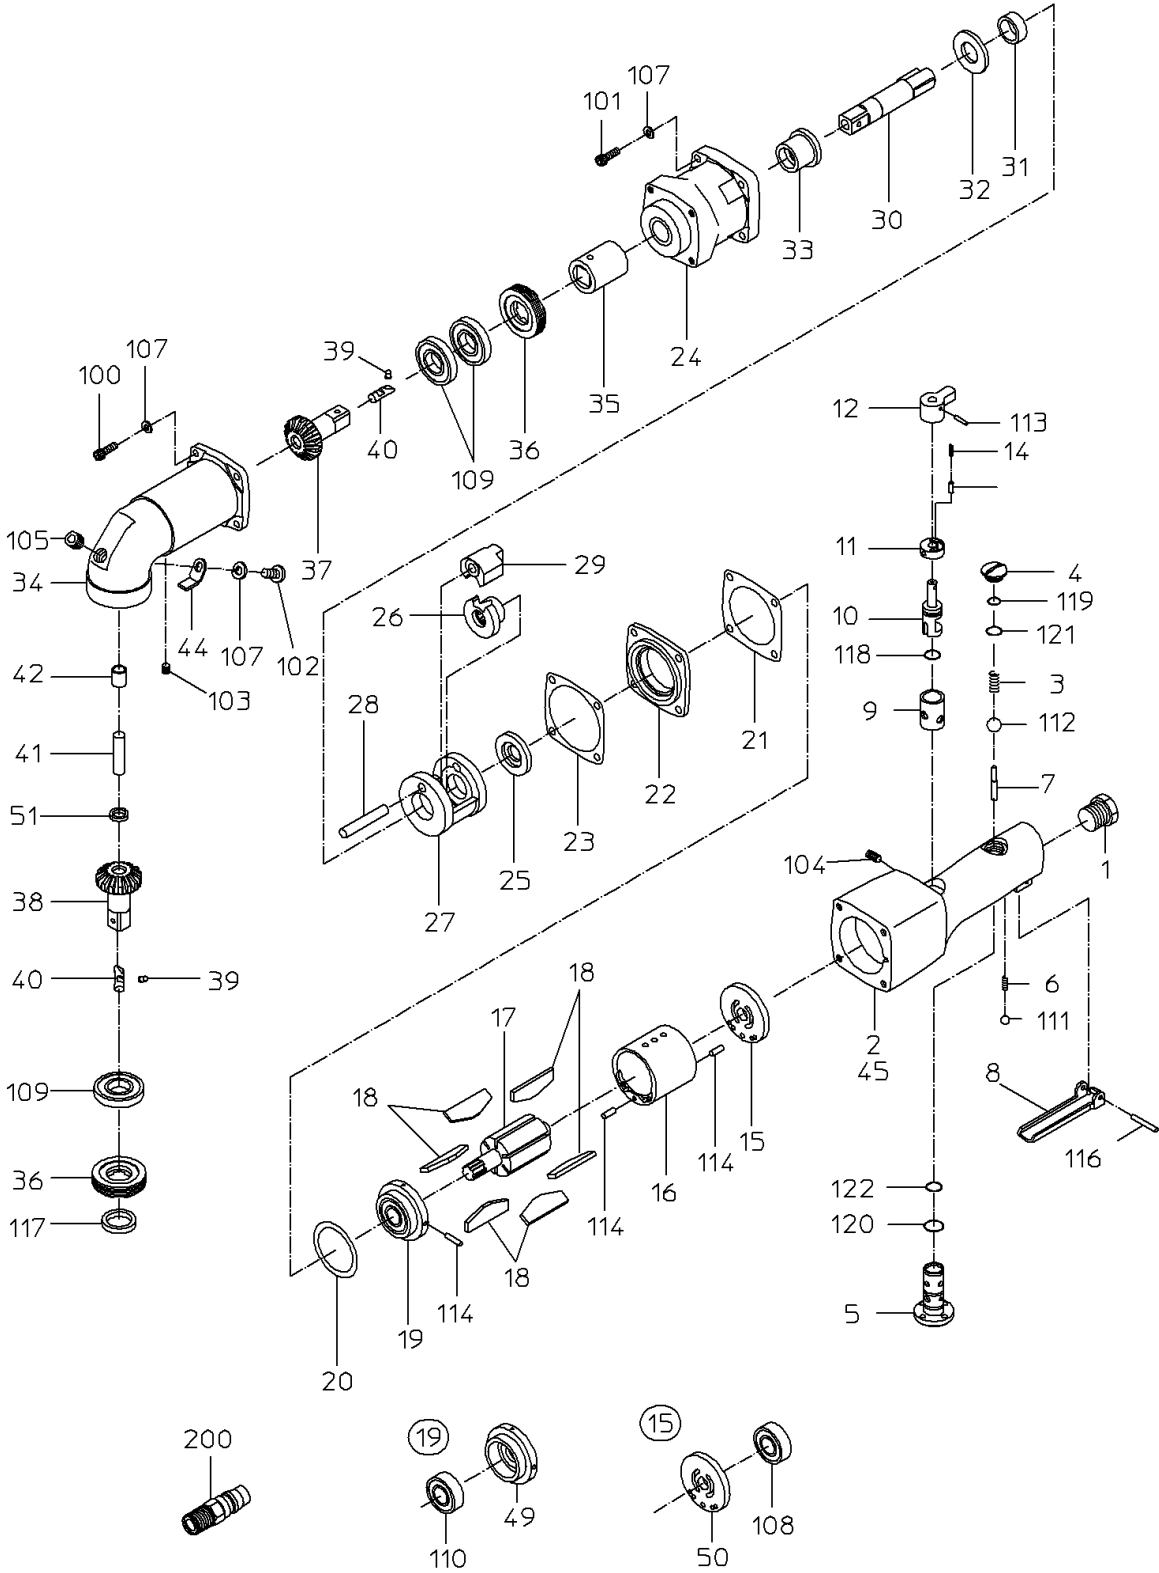

PARTS LIST

NAW-1200(S)

525813

PARTS LIST

(1/2)

MODEL: **NAW-1200 (S)**

525813

ITEM	PART NO.	PART NAME	Q'ty
1	15204080	INLET BUSHING	1
2	Not available separately. Available only as HANDLE WB or HANDLE CP (P/No. 15219269 No. 15219928)	HANDLE	1
3	15204050	THROTTLE SPRING	1
4	15208720	THROTTLE PLUG	1
5	15208700	ADJUSTER VALVE	1
6	15205040	SPRING	1
7	15208710	THROTTLE PIN	1
8	15219834	LEVER	1
9	Not available separately. Available only as HANDLE WB or HANDLE CP (P/No. 15219269 No. 15219928)	REVERSE BUSH	1
10	15208740	REVERSE VALVE	1
11	15208770	REVERSE WASHER	1
12	15219927	REVERSE LEVER	1
13	15303550	REVERSE PIN	1
14	15303430	SPRING	1
15	15219268	TOP PLATE WBR	1
16	15219987	CYLINDER	1
17	15204471	ROTOR	1
18	15219935	VANE	6
19	15219270	BOTTOM PLATE WBR	1
20	15208800	TOP SEAL	1
21	15208820	MIDDLE SEAL	1
22	15208850	FLANGE	1
23	15208810	BOTTOM SEAL	1
24	Not available separately. Available only as HAMMER CASE (P/No. 15219339)	HAMMER CASE	1
25	15204320	SPACER	1
26	15204340	SCREW DRIVER	1
27	15204390	HAMMER FRAME	1
28	15204380	HAMMER PIN	1
29	15204370	HAMMER	1
30	15204310	ANVIL	1
31	15204300	ANVIL BUSH	1
32	15204330	THRUST WASHER	1
33	15204360	CASE BUSH	1
34	Not available separately. Available only as GEAR CASE WB (P/No. 15219515)	GEAR CASE	1
35	17201970	JOINT	1
36	17202000	LOCK NUT	2
37	17201900	ACCEL GEAR	1
38	Not available separately. Available only as SPINDLE GEAR CP (P/No. 17202604)	SPINDLE GEAR	1
39	15204480	STOPPER PIN	2
40	15204490	STOPPER	2
41	17201930	GEAR SPINDLE	1