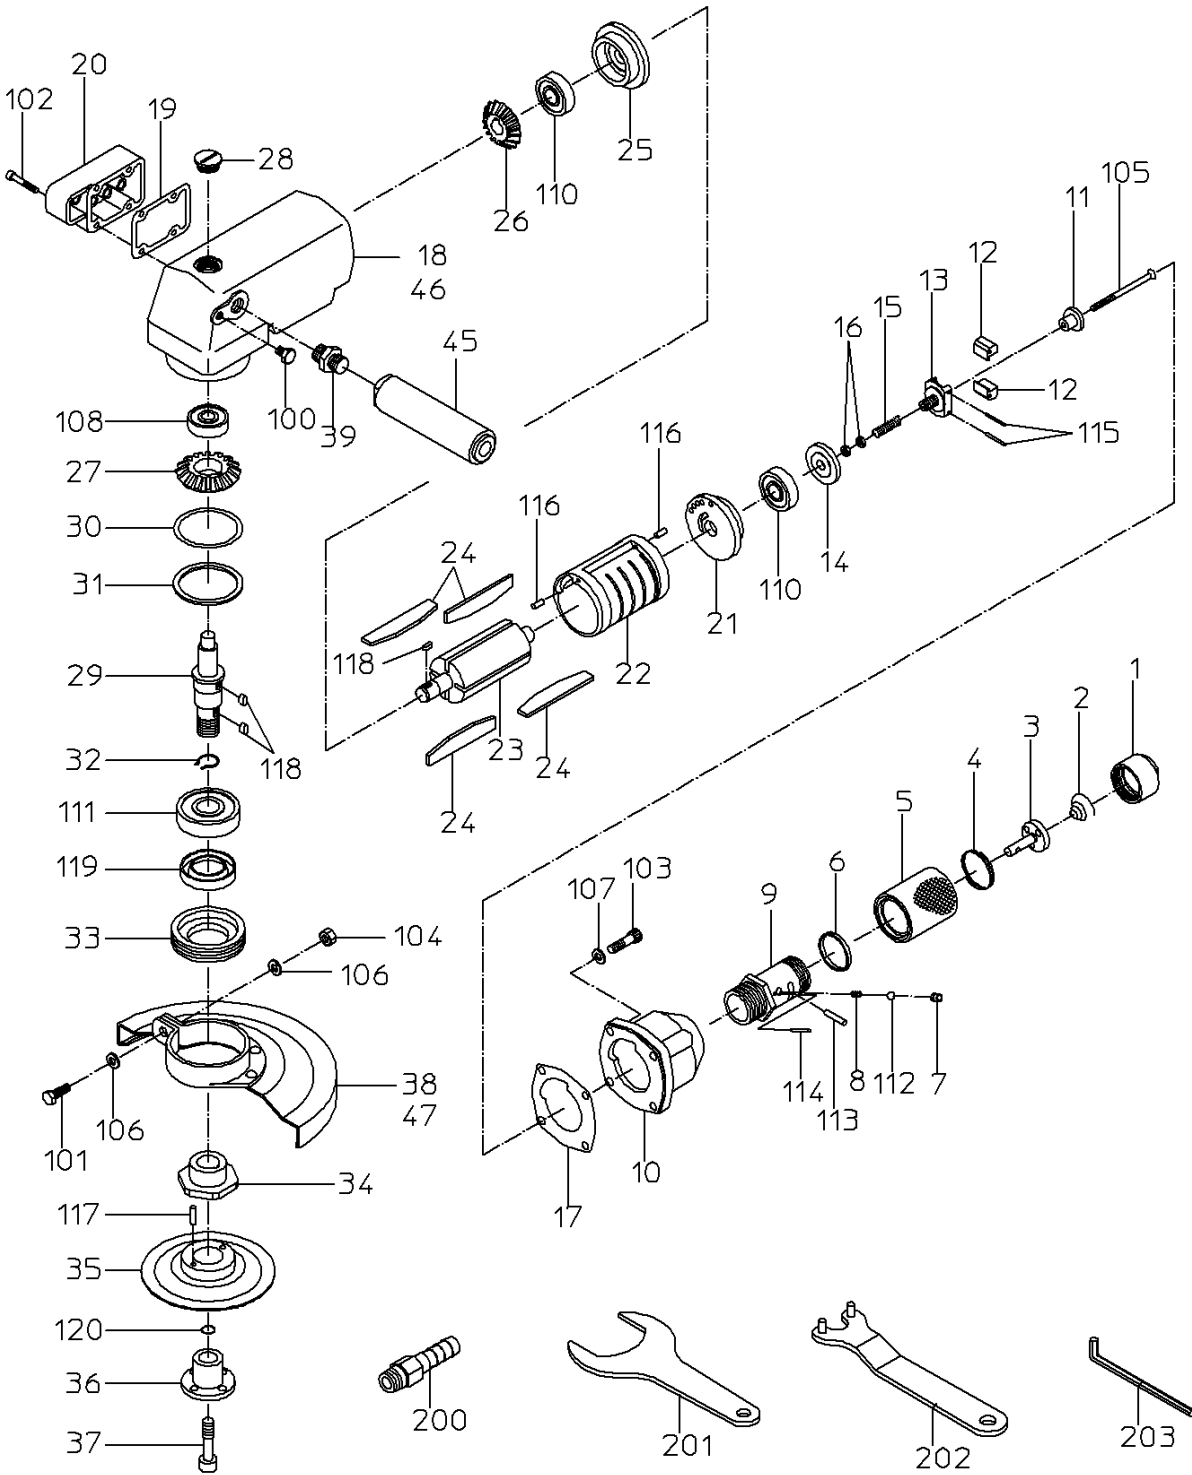

PARTS LIST

NAG-77HA

502838

NIPPON PNEUMATIC MFG. CO., LTD.

PARTS LIST

(1/2)

MODEL : **NAG-77HA**

502838

ITEM	PART NO.	PART NAME	Q' ty
1	15007730	INLET BUSHING	1
2	15007640	THROTTLE SPRING	1
3	15016883	THROTTLE VALVE	1
4	15007660	PUSH SPRING	1
5	15007750	GRIP	1
6	15008030	PILOT RING	1
7	15008070	BALL BUSH	1
8	15007650	SPRING	1
9	15016171	THROTTLE ARBOR	1
10	15016916	HANDLE	1
11	15007690	GOVERNOR VALVE	1
12	15007710	GOVERNOR WEIGHT	2
13	15007700	GOVERNOR BODY	1
14	15008680	BEARING COVER	1
15	15007630	GOVERNOR SPRING	1
16	15007720	GOVERNOR NUT	2
17	15008560	TOP SEAL	1
18	Not available separately. Available only as ROTOR CASE CP (P/No. 15015296)	ROTOR CASE	1
19	15007920	EXHAUST PACKING	1
20	15007671	EXHAUST COVER	1
21	15008580	TOP PLATE	1
22	15008570	CYLINDER	1
23	15008610	ROTOR	1
24	15016106	VANE	4
25	15008600	BOTTOM PLATE	1
26	15008630	ROTOR GEAR	1
27	15008640	SPINDLE GEAR	1
28	15008500	OIL PLUG	1
29	15008660	STONE SPINDLE	1
30	15008690	SHIN WASHER	1
31	15008670	BEARING WASHER	1
32	15008040	STOPPER RING	1
33	15008650	SPINDLE NUT	1
34	15008520	STONE FLANGE	1
35	15008550	BACK FLANGE	1
36	15008540	WHEEL NUT	1
37	15008090	LOCK SCREW	1
38	Not available separately. Available only as STONE COVER CP (P/No. 15015292)	STONE COVER	1
39	15007820	HOLDER JOINT	1
45	15016909	HOLDER	1
46		NAME PLATE	1
47		NAME PLATE	1