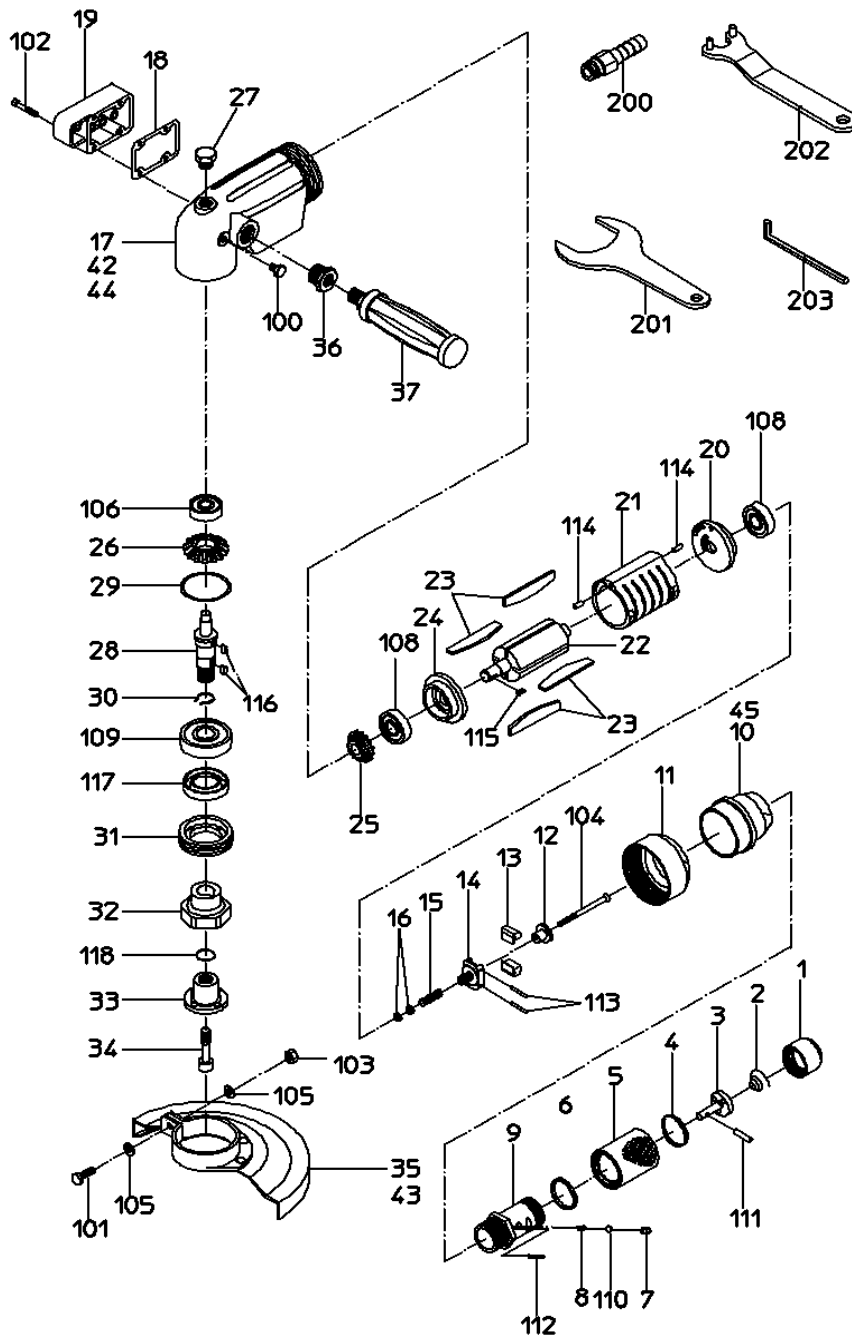

PARTS LIST

NAG-70A

505256

MODEL : **NAG-70A**

505256

ITEM	PART NO.	PART NAME	QTY	NOTE
1	15007730	INLET BUSHING	1	
2	15007640	THROTTLE SPRING	1	
3	15016883	THROTTLE VALVE	1	
4	15007660	PUSH SPRING	1	
5	15016946	GRIP	1	
6	15008030	PILOT RING	1	
7	15008070	BALL BUSH	1	
8	15007650	SPRING	1	
9	15016171	THROTTLE ARBOR	1	
10	15007790	HANDLE	1	
11	15008080	LOCK NUT	1	
12	15007690	GOVERNOR VALVE	1	
13	15007710	GOVERNOR WEIGHT	2	
14	15007700	GOVERNOR BODY	1	
15	15007630	GOVERNOR SPRING	1	
16	15007720	GOVERNOR NUT	2	
17	15007981	ROTOR CASE	1	
18	15007920	EXHAUST PACKING	1	
19	15007671	EXHAUST COVER	1	
20		TOP PLATE	1	*Available as TOP PLATE WBR
21	15007930	CYLINDER	1	
22	15007970	ROTOR	1	
23	15016105	VANE	4	
24		BOTTOM PLATE	1	*Available as BOTTOM PLATE WBR
25	15016919	ROTOR GEAR	1	
26	15008000	SPINDLE GEAR	1	
27	15007740	OIL PLUG	1	
28	15008020	STONE SPINDLE	1	
29	15008060	SHIN WASHER	1	
30	15008040	STOPPER RING	1	
31	15008010	SPINDLE NUT	1	
32	15007830	STONE FLANGE	1	
33	15016065	WHEEL NUT	1	
34	15008090	LOCK SCREW	1	
35	15007840	STONE COVER	1	
36	15008050	SOCKET	1	
37	15007801	HOLDER	1	
42		NAME PLATE (MODEL)	1	
43	18400084	NAME PLATE (ARROW)	1	
44	18400128	NAME PLATE (WARNING)	1	
45	18400128	NAME PLATE (ON OFF)	1	
100	72206008	BOLT	1	
101	72206020	BOLT	1	
102	74004025	CAP SCREW	4	
103	76111206	NUT	1	
104	28100258	C-R. FLAT SCREW	1	
105	76310206	WASHER	2	