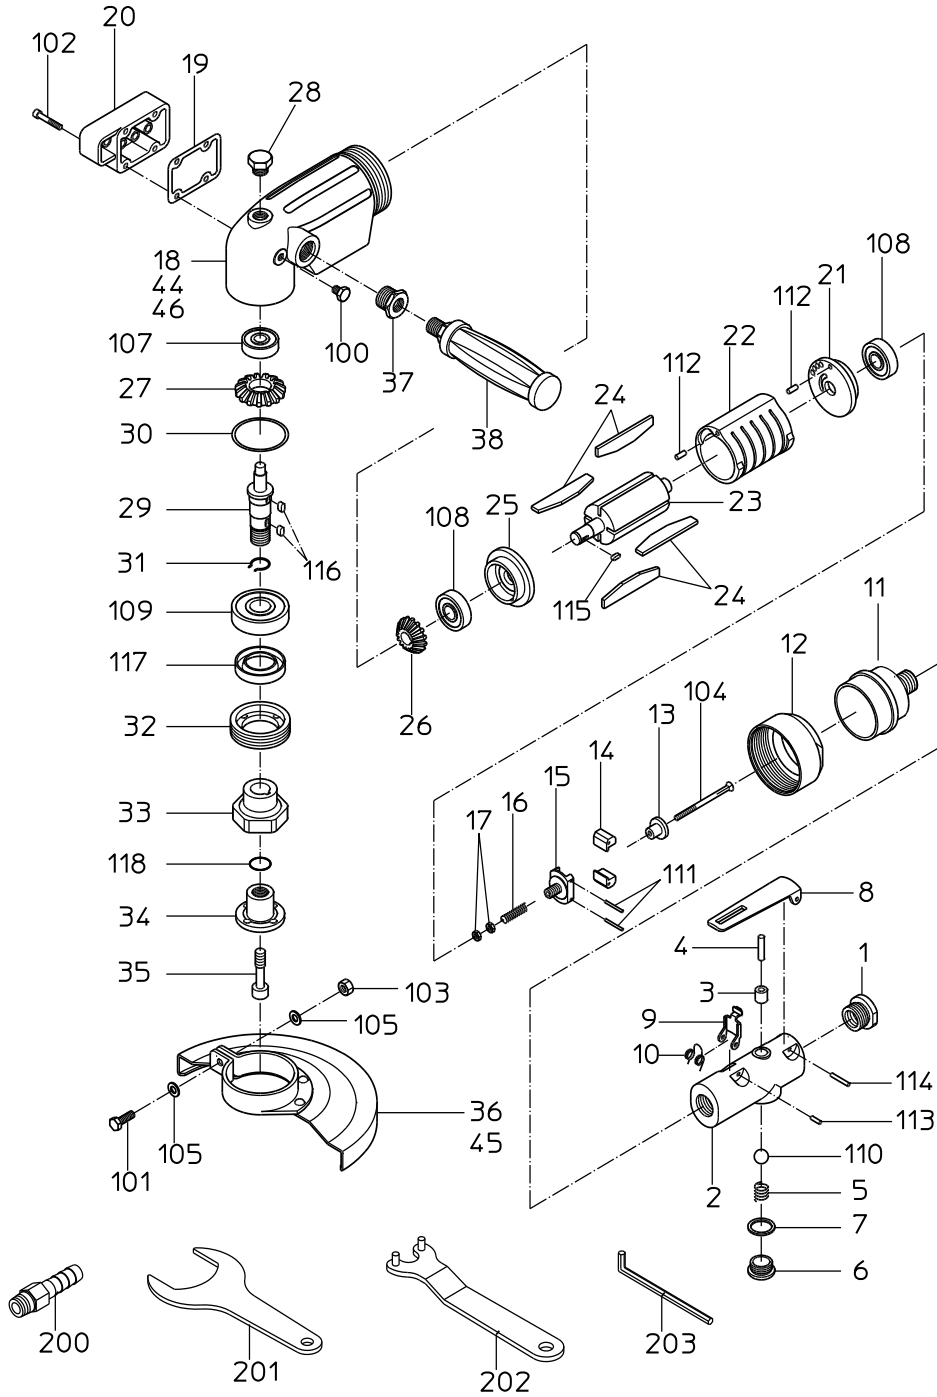

PARTS LIST

NAG-70ALW

505583

MODEL : **NAG-70ALW**

505583

ITEM	PART NO.	PART NAME	QTY	NOTE
1	15220028	INLET BUSHING	1	
2		THROTTLE ARBOR	1	Available as THROTTLE ARBOR CP
3		THROTTLE BUSH	1	Available as THROTTLE ARBOR CP
4	28207224	ROLLER PIN	1	
5	15009260	THROTTLE SPRING	1	
6	15009290	THROTTLE PLUG	1	
7	15009340	RUBBER PACKING	1	
8	15016037	LEVER	1	
9	15008270	STOPPER	1	
10	15017003	SPRING	1	
11	15008250	HANDLE	1	
12	15008080	LOCK NUT	1	
13	15007690	GOVERNOR VALVE	1	
14	15007710	GOVERNOR WEIGHT	2	
15	15007700	GOVERNOR BODY	1	
16	15007630	GOVERNOR SPRING	1	
17	15007720	GOVERNOR NUT	2	
18		ROTOR CASE	1	Available as ROTOR CASE CP.
19	15007920	EXHAUST PACKING	1	
20	15017204	EXHAUST COVER	1	
21	15007940	TOP PLATE	1	
22	15007930	CYLINDER	1	
23	15007970	ROTOR	1	
24	15016105	VANE	4	
25	15007960	BOTTOM PLATE	1	
26	15016919	ROTOR GEAR	1	
27	15008000	SPINDLE GEAR	1	
28	15007740	OIL PLUG	1	
29	15008020	STONE SPINDLE	1	
30	15008060	SHIN WASHER	1	
31	15008040	STOPPER RING	1	
32	15008010	SPINDLE NUT	1	
33	15007830	STONE FLANGE	1	
34	15016065	WHEEL NUT	1	
35	15008090	LOCK SCREW	1	
36		STONE COVER	1	Available as STONE COVER CP.
37	15008050	SOCKET	1	
38	15007801	HOLDER	1	
44	18400507	NAME PLATE (MODEL)	1	
45	18400084	NAME PLATE (ARROW)	1	
46	18400738	NAME PLATE (WARNING)	1	
100	72206008	BOLT	1	
101	72206020	BOLT	1	
102	74004025	CAP SCREW	4	
103	76111206	NUT	1	
104	28100258	C-R. FLAT SCREW	1	
105	76310206	WASHER	2	
107	28201067	BALL BEARING	1	