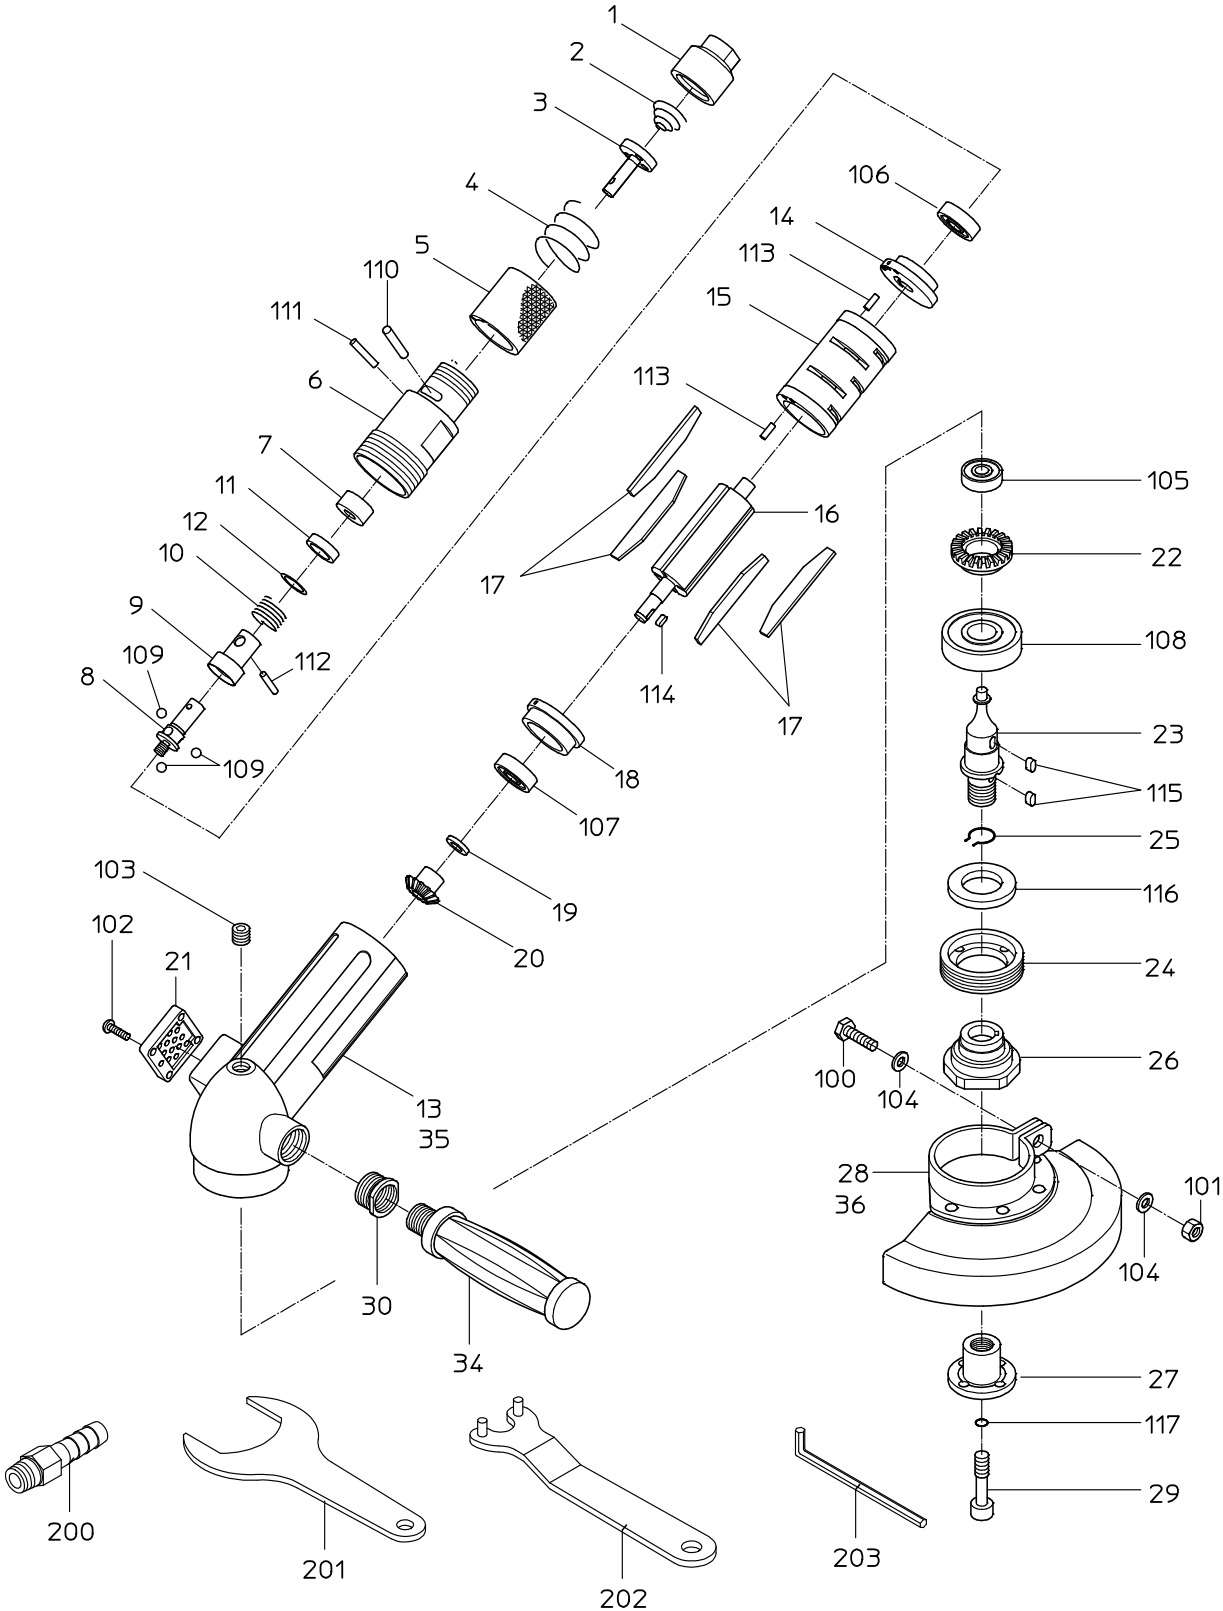

PARTS LIST

NAG-6XA

505270

NIPPON PNEUMATIC MFG. CO., LTD.

PARTS LIST

(1/2)

MODEL : **NAG-6XA**

505270

ITEM	PART NO.	PART NAME	Q'ty
1	15006960	INLET BUSHING	1
2	15007640	THROTTLE SPRING	1
3	15007770	THROTTLE VALVE	1
4	15007660	PUSH SPRING	1
5	15005990	GRIP	1
6	Not available separately. Available only as HANDLE WB or HANDLE CP (P/No. 15015702 No. 15015703)	HANDLE	1
7	Not available separately. Available only as HANDLE WB or HANDLE CP (P/No. 15015702 No. 15015703)	GOVERNOR BUSH	1
8	15003100	GOVERNOR BODY	1
9	15003090	GOVERNOR VALVE	1
10	15015750	GOVERNOR SPRING	1
11	15003120	GOVERNOR WASHER	1
12	15003280	SHIN WASHER	1
13	Not available separately. Available only as ROTOR CASE AS (P/No. 15015705)	ROTOR CASE	1
14	15102650	TOP PLATE	1
15	15012060	CYLINDER	1
16	15012100	ROTOR	1
17	15016111	VANE	4
18	15012090	BOTTOM PLATE	1
19	15005250	ROTOR WASHER	1
20	15012120	ROTOR GEAR	1
21	15005650	EXHAUST COVER	1
22	15012130	SPINDLE GEAR	1
23	15012140	STONE SPINDLE	1
24	15008010	SPINDLE NUT	1
25	15008040	STOPPER RING	1
26	15015733	STONE FLANGE	1
27	15016065	WHEEL NUT	1
28	Not available separately. Available only as STONE COVER CP (P/No. 15015262)	STONE COVER	1
29	15008090	LOCK SCREW	1
30	Not available separately. Available only as ROTOR CASE AS (P/No. 15015705)	SOCKET	1
34	15006040	HOLDER	1
35		NAME PLATE	1
36		NAME PLATE	1
100	72206018	HEX. BOLT	1
101	76111206	NUT	1
102	28100026	C-R. PAN HEAD SCREW	4
103	28100501	HEX. SOCKET PLUG	1
104	76310206	WASHER	2
105	28201069	BALL BEARING	1
106	28201068	BALL BEARING	1
107	28201072	BALL BEARING	1
108	28201091	BALL BEARING	1
109	28205026	STEEL BALL	3
110	28206062	PIN	1