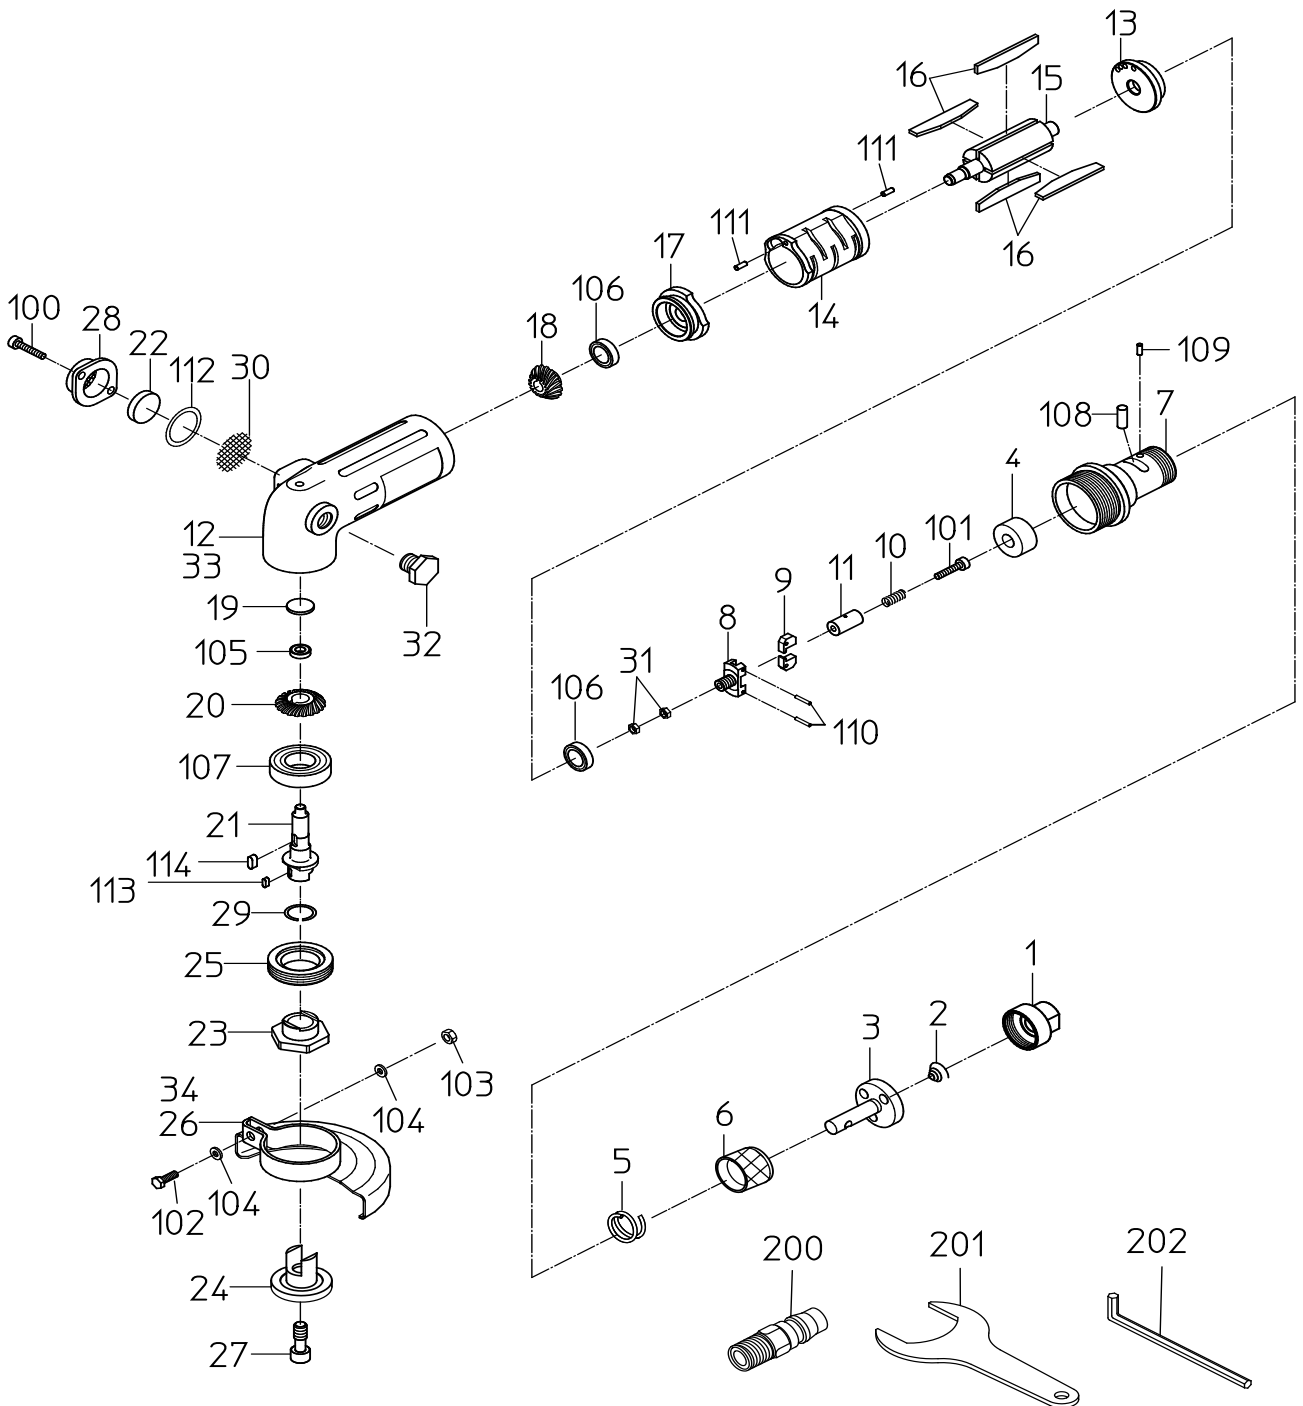

# PARTS LIST

## NAG-400A

505692

MODEL : **NAG-400A**

505692

ITEM	PART NO.	PART NAME	QTY	NOTE
1	15006960	INLET BUSHING	1	
2	15007640	THROTTLE SPRING	1	
3	15016883	THROTTLE VALVE	1	
4	15003110	GOVERNOR BUSH	1	
5	15016220	PUSH SPRING	1	
6	15015828	GRIP	1	
7	15015829	HANDLE	1	
8	15006930	GOVERNOR BODY	1	
9	15006940	GOVERNOR WEIGHT	2	
10	15006870	GOVERNOR SPRING	1	
11	15006920	GOVERNOR VALVE	1	
12	15016149	ROTOR CASE	1	
13	15015358	TOP PLATE	1	
14	15015468	CYLINDER	1	
15	15015467	ROTOR	1	
16	15016101	VANE	4	
17	15015466	BOTTOM PLATE	1	
18	15015463	ROTOR GEAR	1	
19	15015362	WASHER	1	
20	15015464	SPINDLE GEAR	1	
21	15015830	STONE SPINDLE	1	
22	15015429	MUFFLER	1	
23	15016059	STONE FLANGE	1	
24	15016064	WHEEL NUT	1	
25	15015367	SPINDLE NUT	1	
26	15015387	STONE COVER	1	
27	15015388	LOCK SCREW	1	
28	15015369	EXHAUST COVER	1	
29	15007130	STOPPER RING	1	
30	15017060	SCREEN	1	
31	15007720	GOVERNOR NUT	2	
32	15007120	PLUG	1	
100	74005008	CAP SCREW	2	
101	74004035	CAP SCREW	1	
102	74006018	CAP SCREW	1	
103	76111206	NUT	1	
107	28201098	BALL BEARING	1	
108	28206062	PIN	1	
109	28207037	ROLLER PIN	1	
110	28208025	SPRING PIN	2	
112	63900220	O RING	1	
113	28209015	KEY	1	
114	28209017	KEY	1	
200	24901010	COUPLER PLUG	1	
201	24999114	SINGLE ENDED SPANNER	1	
202	25004060	SPANNER	1	
	ASSY LIST			
	15016894	HANDLE CP		
		1, 2, 3, 4, 5, 6, 7, 108, 109		
	15015644	STONE COVER CP		
		26, 34, 102, 103, 104		