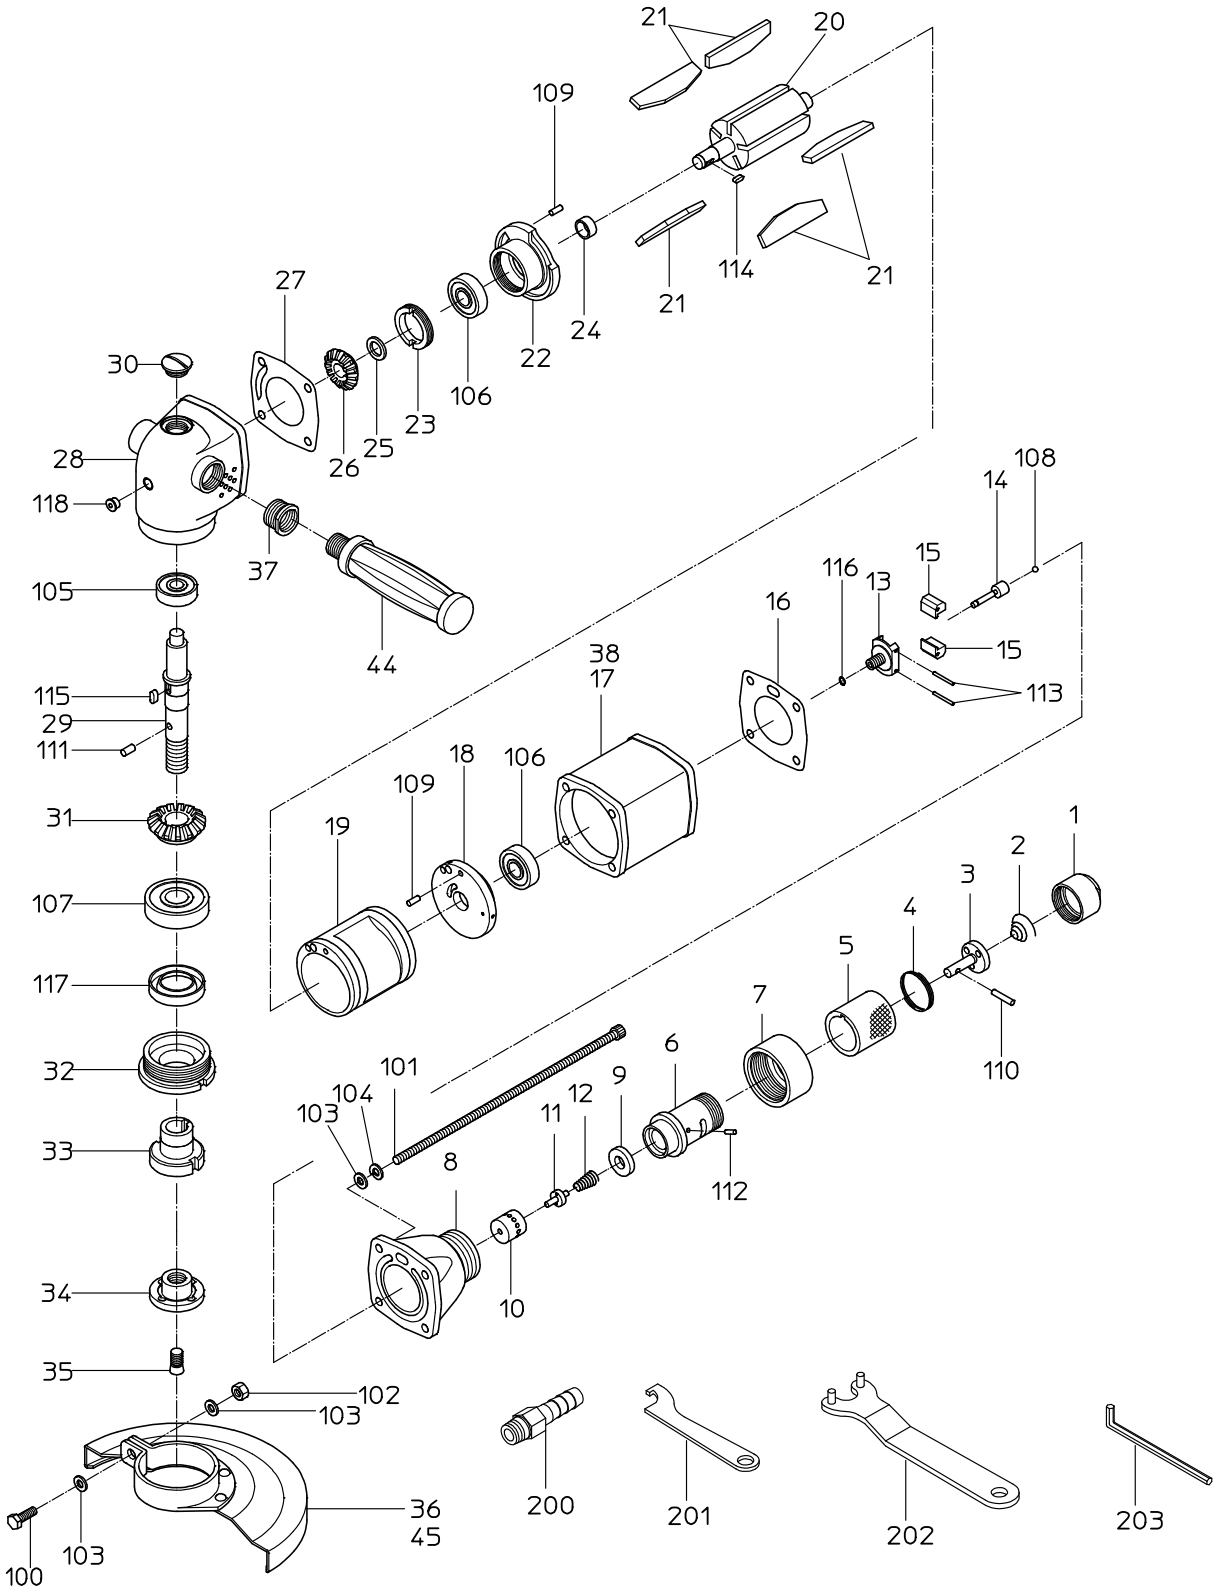

PARTS LIST

NAG-2

502226

PARTS LIST

(1/2)

MODEL : **NAG-2**

502226

ITEM	PART NO.	PART NAME	Q' ty
1	15007730	INLET BUSHING	1
2	15007640	THROTTLE SPRING	1
3	15007770	THROTTLE VALVE	1
4	15007660	PUSH SPRING	1
5	15005990	GRIP	1
6	15006000	THROTTLE ARBOR	1
7	15006010	ARBOR NUT	1
8	Not available separately. Available only as HANDLE WB (P/No. 15015266)	HANDLE	1
9	15005970	GOVERNOR WASHER	1
10	Not available separately. Available only as HANDLE WB (P/No. 15015266)	GOVERNOR BUSH	1
11	15005920	GOVERNOR VALVE	1
12	15005900	GOVERNOR SPRING	1
13	15007700	GOVERNOR BODY	1
14	15005960	GOVERNOR SPINDLE	1
15	15007710	GOVERNOR WEIGHT	2
16	15006090	TOP SEAL	1
17	15006180	ROTOR CASE	1
18	15006120	TOP PLATE	1
19	15006110	CYLINDER	1
20	15006170	ROTOR	1
21	15016099	VANE	5
22	15006140	BOTTOM PLATE	1
23	15006150	PLATE NUT	1
24	15006200	ROTOR BUSH	1
25	15006220	ROTOR WASHER	1
26	15006210	ROTOR GEAR	1
27	15006100	BOTTOM SEAL	1
28	Not available separately. Available only as SPINDLE CASE CP (P/No. 15016921)	SPINDLE CASE	1
29	15006370	STONE SPINDLE	1
30	15005980	OIL PLUG	1
31	15006250	SPINDLE GEAR	1
32	15006260	SPINDLE NUT	1
33	15006050	STONE FLANGE	1
34	15006060	WHEEL NUT	1
35	15006300	LOCK SCREW	1
36	Not available separately. Available only as STONE COVER CP (P/No. 15015340)	STONE COVER	1
37	15006290	SOCKET	2
38		NAME PLATE	1
44	15006040	HOLDER	1
45		NAME PLATE	1
100	72206020	BOLT	1
101	74006098	CAP SCREW	4
102	76111206	NUT	1
103	76310206	WASHER	6
104	76420106	SPRING WASHER	4
105	28201087	BALL BEARING	1
106	28201088	BALL BEARING	2
107	28201100	BALL BEARING	1