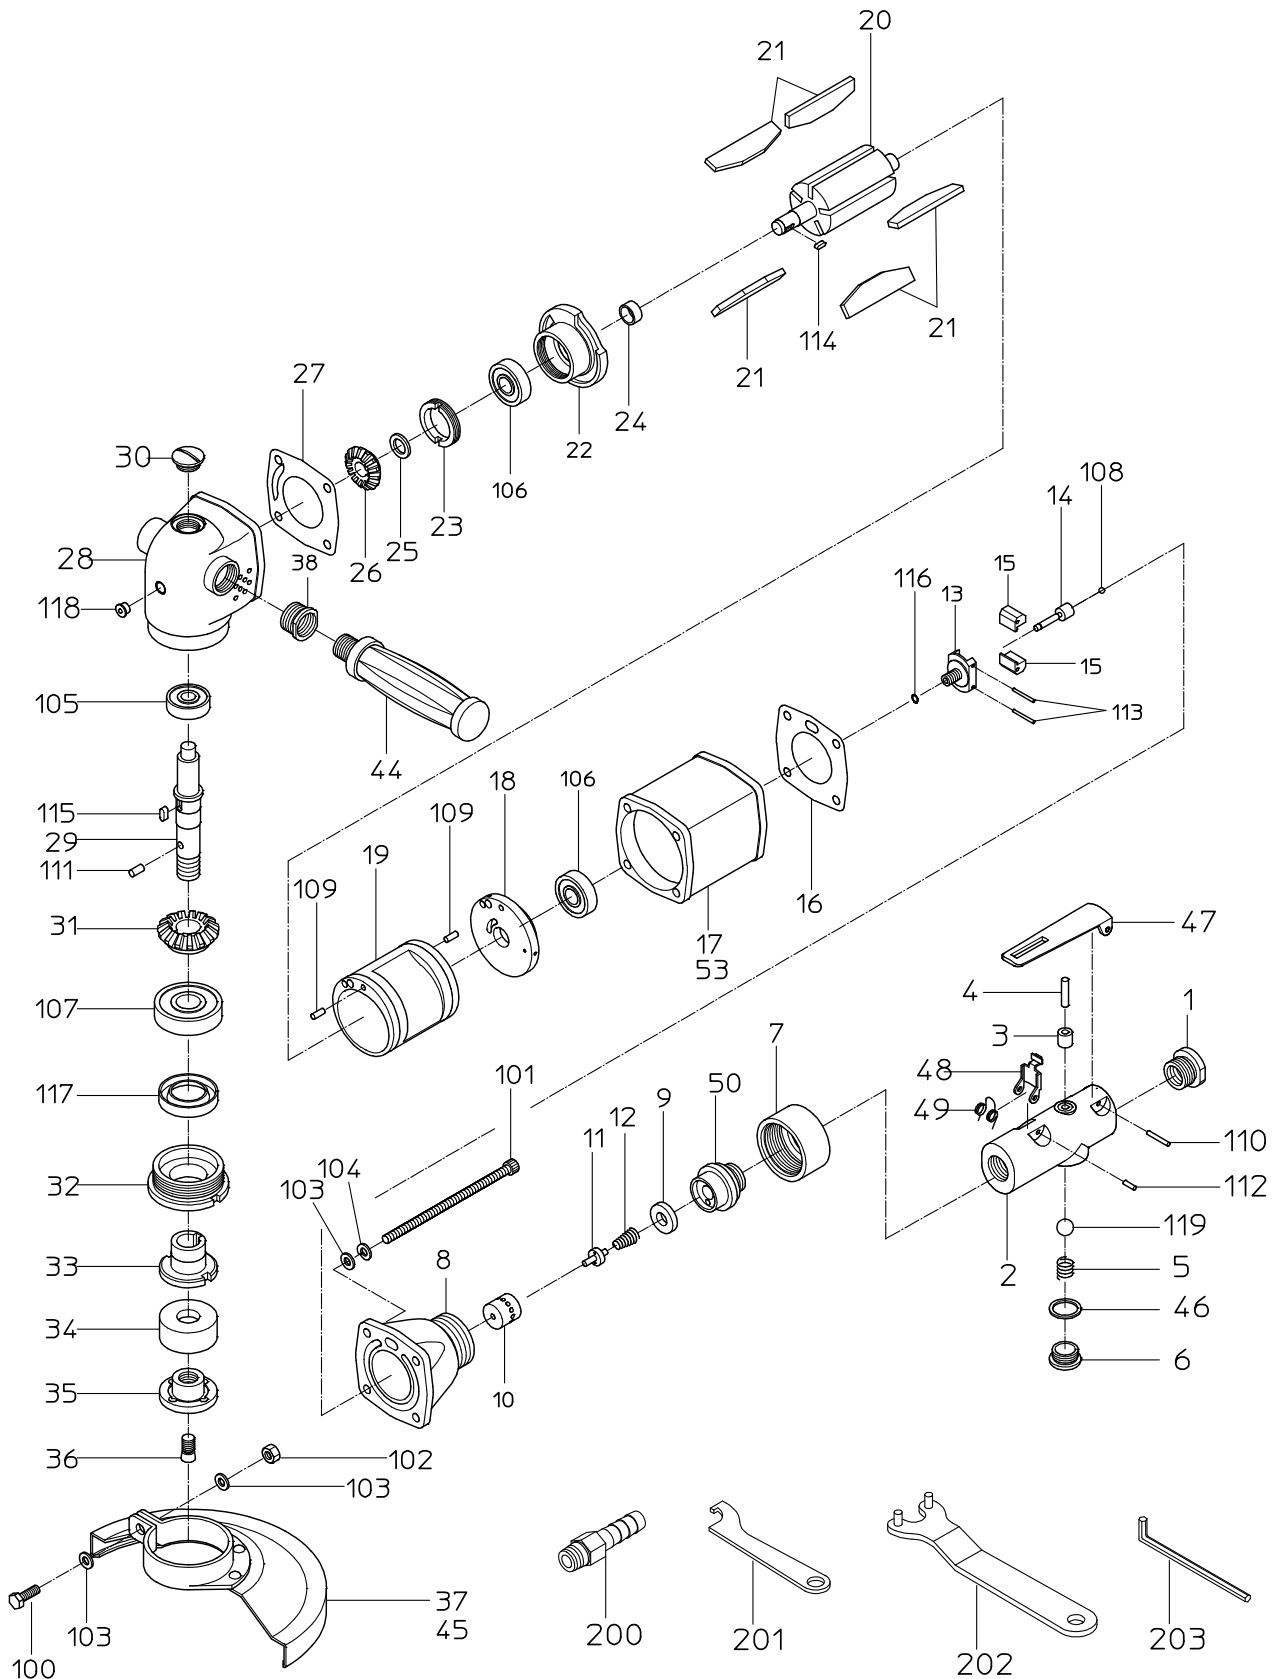

PARTS LIST

NAG-2ELW

502327

NIPPON PNEUMATIC MFG. CO., LTD.

パーツリスト PARTS LIST

(1/3)

MODEL: **NAG-2ELW**

502327

ITEM	PART NO.	PART NAME	Q'ty
1	15220028	INLET BUSHING	1
2	15016906	THROTTLE ARBOR	1
3	Not available separately. Available only as THROTTLE ARBOR WB or THROTTLE ARBOR CP (P/No. 15016954 No. 15017012)	THROTTLE BUSH	1
4	28207224	ROLLER PIN	1
5	15009260	THROTTLE SPRING	1
6	15009290	THROTTLE PLUG	1
7	15006410	ARBOR NUT	1
8	Not available separately. Available only as HANDLE WB (P/No. 15015266)	HANDLE	1
9	15005970	GOVERNOR WASHER	1
10	Not available separately. Available only as HANDLE WB (P/No. 15015266)	GOVERNOR BUSH	1
11	15005920	GOVERNOR VALVE	1
12	15005900	GOVERNOR SPRING	1
13	15007700	GOVERNOR BODY	1
14	15005960	GOVERNOR SPINDLE	1
15	15007710	GOVERNOR WEIGHT	2
16	15006090	TOP SEAL	1
17	15006180	ROTOR CASE	1
18	Not available separately. Available only as TOP PLATE WBR (P/No. 15015678)	TOP PLATE	1
19	15006110	CYLINDER	1
20	15006170	ROTOR	1
21	15016099	VANE	5
22	Not available separately. Available only as BOTTOM PLATE WBR (P/No. 15015667)	BOTTOM PLATE	1
23	15006150	PLATE NUT	1
24	15006200	ROTOR BUSH	1
25	15006220	ROTOR WASHER	1
26	15006210	ROTOR GEAR	1
27	15006100	BOTTOM SEAL	1
28	15016914	SPINDLE CASE	1
29	15006270	STONE SPINDLE	1
30	15005980	OIL PLUG	1
31	15006250	SPINDLE GEAR	1
32	15006260	SPINDLE NUT	1
33	15006340	STONE FLANGE	1
34	15009010	STONE WASHER	1
35	15006060	WHEEL NUT	1
36	15006300	LOCK SCREW	1
37	Not available separately. Available only as STONE COVER CP (P/No. 15015342)	STONE COVER	1
38	15006290	SOCKET	2
44	15006040	HOLDER	1
46	15009340	RUBBER PACKING	1
47	15016037	LEVER	1
48	15008270	STOPPER	1
49	15017003	SPRING	1