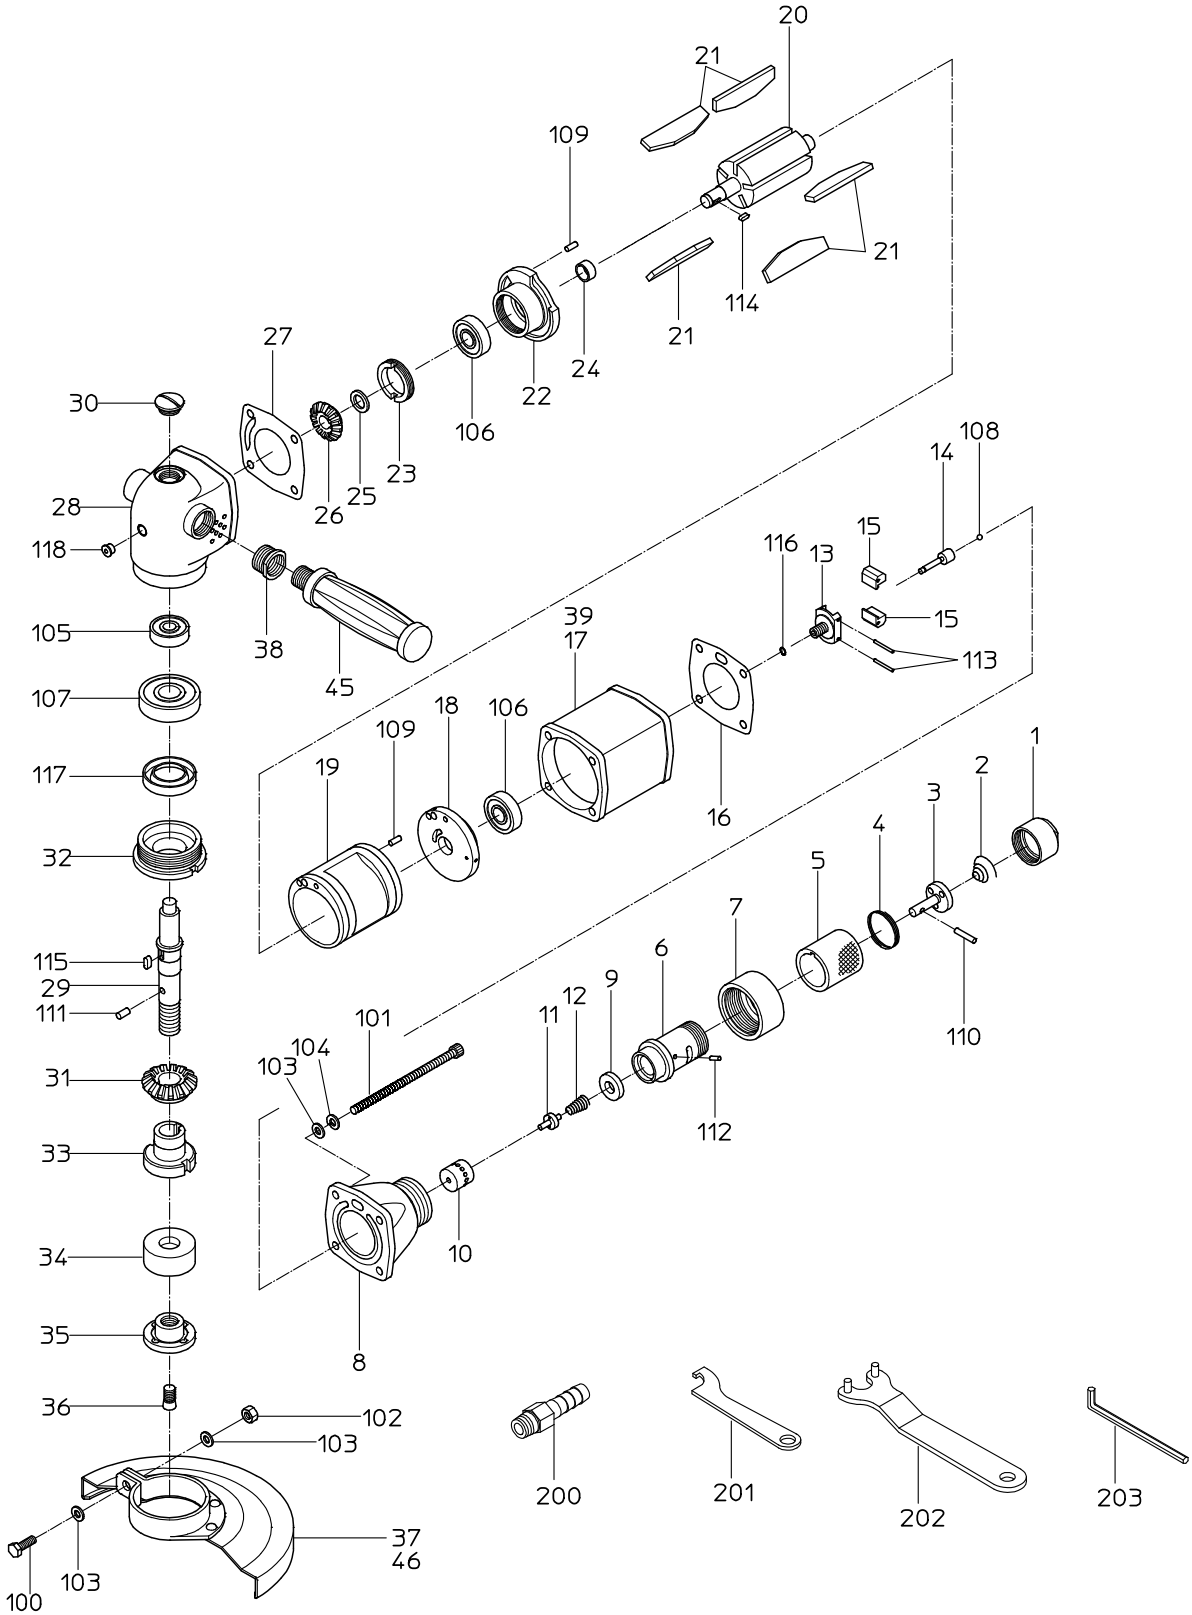

PARTS LIST

NAG-230E

502367

NIPPON PNEUMATIC MFG. CO., LTD.

PARTS LIST

(1/2)

MODEL : **NAG-230E**

502367

ITEM	PART NO.	PART NAME	Q' ty
1	15007730	INLET BUSHING	1
2	15007640	THROTTLE SPRING	1
3	15007770	THROTTLE VALVE	1
4	15007660	PUSH SPRING	1
5	15005990	GRIP	1
6	15006000	THROTTLE ARBOR	1
7	15006010	ARBOR NUT	1
8	Not available separately. Available only as HANDLE WB or HANDLE CP (P/No. 15015266 No. 15015416)		1
9	15005970	GOVERNOR WASHER	1
10	Not available separately. Available only as HANDLE WB or HANDLE CP (P/No. 15015266 No. 15015416)		1
11	15005920	GOVERNOR VALVE	1
12	15005900	GOVERNOR SPRING	1
13	15007700	GOVERNOR BODY	1
14	15005960	GOVERNOR SPINDLE	1
15	15007710	GOVERNOR WEIGHT	2
16	15006090	TOP SEAL	1
17	15006180	ROTOR CASE	1
18	15006120	TOP PLATE	1
19	15006110	CYLINDER	1
20	15006170	ROTOR	1
21	15016099	VANE	5
22	15006140	BOTTOM PLATE	1
23	15006150	PLATE NUT	1
24	15006200	ROTOR BUSH	1
25	15006220	ROTOR WASHER	1
26	15006560	ROTOR GEAR	1
27	15006100	BOTTOM SEAL	1
28	Not available separately. Available only as SPINDLE CASE CP or SPINDLE CASE WB (P/No. 15016921 No. 15016920)		1
29	15006270	STONE SPINDLE	1
30	15005980	OIL PLUG	1
31	15006570	SPINDLE GEAR	1
32	15006260	SPINDLE NUT	1
33	15006340	STONE FLANGE	1
34	15009010	STONE WASHER	1
35	15006060	WHEEL NUT	1
36	15006300	LOCK SCREW	1
37	Not available separately. Available only as STONE COVER CP (P/No. 15015343)		1
38	15006290	SOCKET	2
39		NAME PLATE	1
45	15006040	HOLDER	1
46		NAME PLATE	1
100	72206020	BOLT	1
101	74006098	CAP SCREW	4
102	76111206	NUT	1
103	76310206	WASHER	6