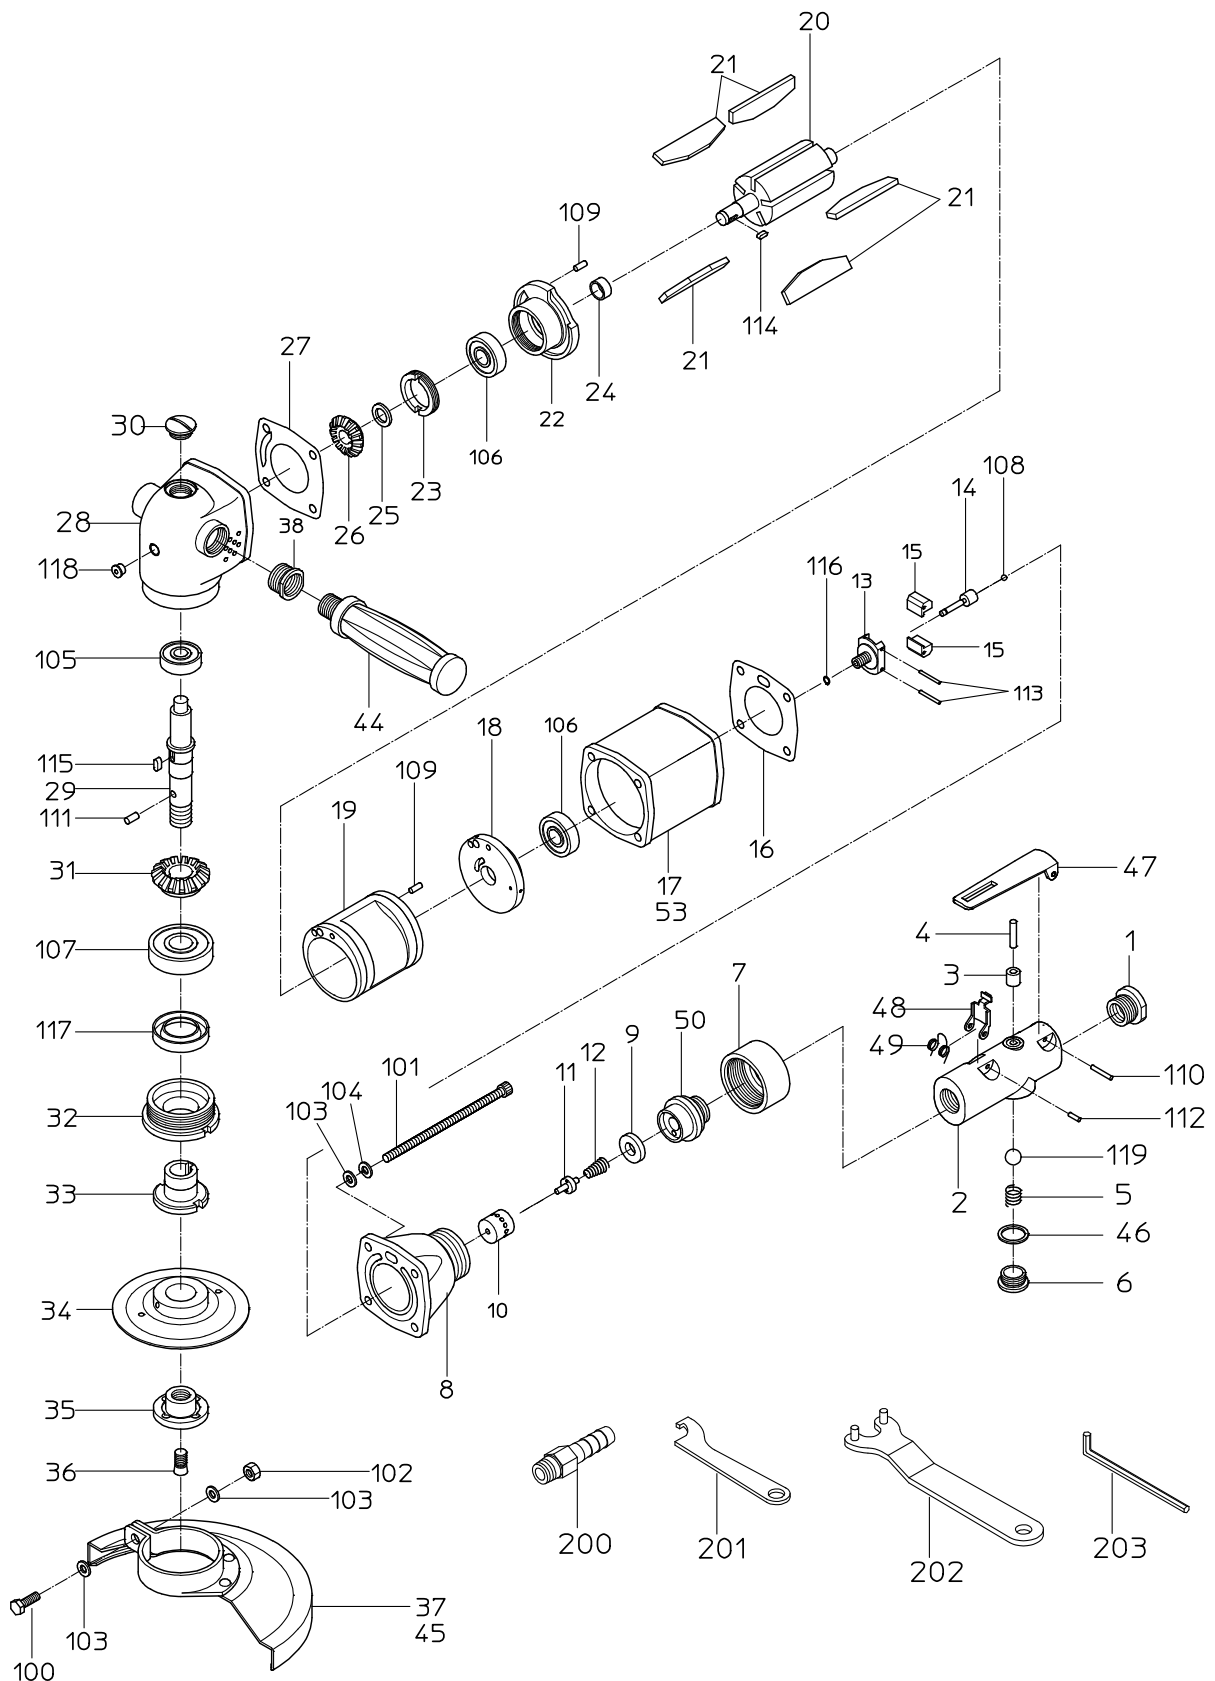

PARTS LIST

NAG-230ELW(B)

551666

日本ニューマチック工業株式会社
NIPPON PNEUMATIC MFG. CO., LTD.

PARTS LIST

(1/2)

MODEL : **NAG-230ELW (B)**

551666

ITEM	PART NO.	PART NAME	Q' ty
1	15210840	INLET BUSHING	1
2	Not available separately. Available only as THROTTLE ARBOR WB, THROTTLE ARBOR CP (P/No. 15016954, 15017012)	THROTTLE ARBOR	1
3	Not available separately. Available only as THROTTLE ARBOR WB, THROTTLE ARBOR CP (P/No. 15016954, 15017012)	THROTTLE BUSH	1
4	28207224	ROLLER PIN	1
5	15009260	THROTTLE SPRING	1
6	15009290	THROTTLE PLUG	1
7	15006410	ARBOR NUT	1
8	Not available separately. Available only as HANDLE WB (P/No. 15015266)	HANDLE	1
9	15005970	GOVERNOR WASHER	1
10	Not available separately. Available only as HANDLE WB (P/No. 15015266)	GOVERNOR BUSH	1
11	15005920	GOVERNOR VALVE	1
12	15005900	GOVERNOR SPRING	1
13	15007700	GOVERNOR BODY	1
14	15005960	GOVERNOR SPINDLE	1
15	15007710	GOVERNOR WEIGHT	2
16	15006090	TOP SEAL	1
17	15006180	ROTOR CASE	1
18	15006120	TOP PLATE	1
19	15006110	CYLINDER	1
20	15006170	ROTOR	1
21	15006130	VANE	5
22	15006140	BOTTOM PLATE	1
23	15006150	PLATE NUT	1
24	15006200	ROTOR BUSH	1
25	15006220	ROTOR WASHER	1
26	15006560	ROTOR GEAR	1
27	15006100	BOTTOM SEAL	1
28	Not available separately. Available only as SPINDLE CASE CP (P/No. 15015370)	SPINDLE CASE	1
29	15006270	STONE SPINDLE	1
30	15005980	OIL PLUG	1
31	15006570	SPINDLE GEAR	1
32	15006260	SPINDLE NUT	1
33	15006340	STONE FLANGE	1
34	15009540	BACK FLANGE	1
35	15006060	WHEEL NUT	1
36	15006300	LOCK SCREW	1
37	Not available separately. Available only as STONE COVER CP (P/No. 15015343)	STONE COVER	1
38	15006290	SOCKET	2
44	15006040	HOLDER	1
45	18400088	NAME PLATE	1
46	15009340	RUBBER PACKING	1
47	15008260	LEVER	1
48	15008270	STOPPER	1
49	15017003	SPRING	1
50	15006520	THROTTLE ADAPTOR	1
53	18400512	NAME PLATE	1