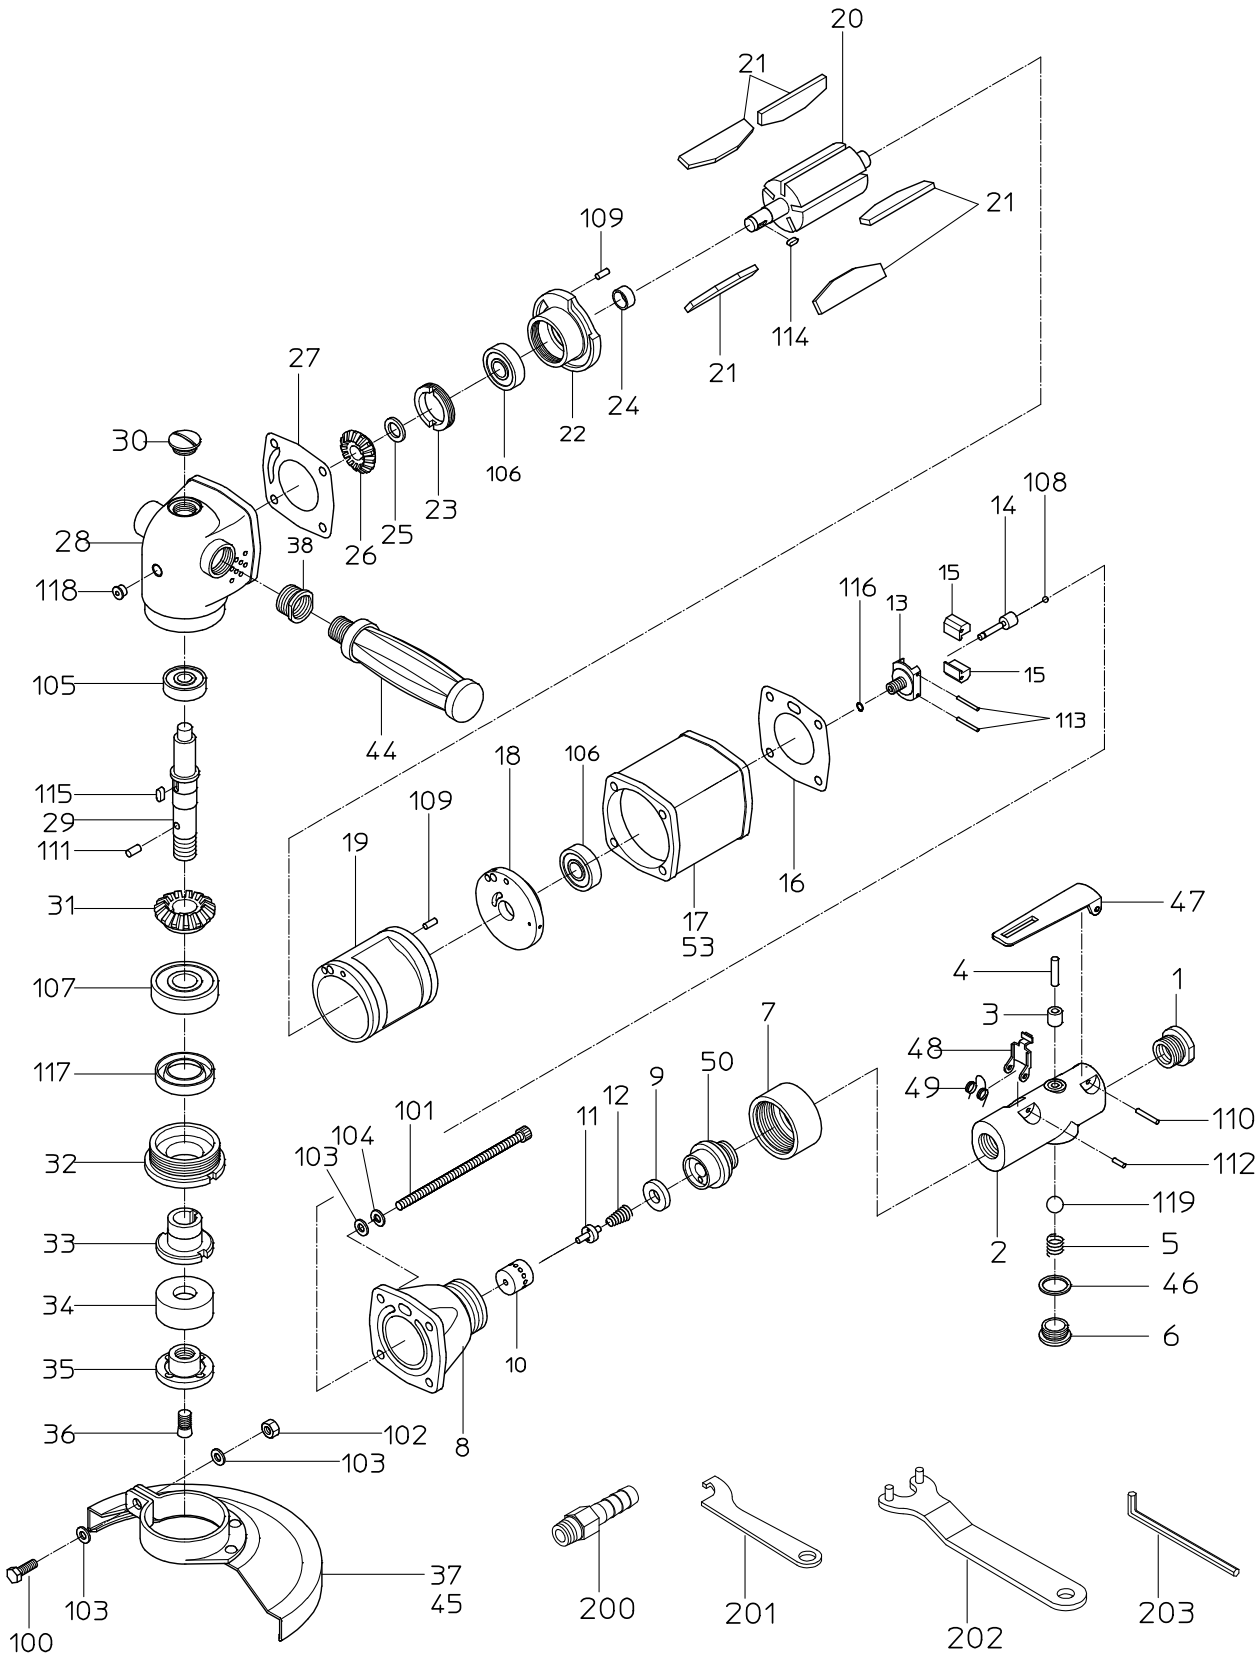

PARTS LIST

NAG-230ELW

502397

NIPPON PNEUMATIC MFG. CO., LTD.

PARTS LIST

(1/3)

型式 MODEL: **NAG-230ELW** 502397

符号 ITEM	品番 PART NO.	PART NAME	個数 Q'ty
1	15220028	INLET BUSHING	1
2	Not available separately. Available only as THROTTLE ARBOR WB, THROTTLE ARBOR CP (P/No. 15016877, 15016874)	THROTTLE ARBOR	1
3	Not available separately. Available only as THROTTLE ARBOR WB, THROTTLE ARBOR CP (P/No. 15016877, 15016874)	THROTTLE BUSH	1
4	28207224	ROLLER PIN	1
5	15009260	THROTTLE SPRING	1
6	15009290	THROTTLE PLUG	1
7	15006410	ARBOR NUT	1
8	Not available separately. Available only as HANDLE WB (P/No. 15015266)	HANDLE	1
9	15005970	GOVERNOR WASHER	1
10	Not available separately. Available only as HANDLE WB (P/No. 15015266)	GOVERNOR BUSH	1
11	15005920	GOVERNOR VALVE	1
12	15005900	GOVERNOR SPRING	1
13	15007700	GOVERNOR BODY	1
14	15005960	GOVERNOR SPINDLE	1
15	15007710	GOVERNOR WEIGHT	2
16	15006090	TOP SEAL	1
17	15006180	ROTOR CASE	1
18	15006120	TOP PLATE	1
19	15006110	CYLINDER	1
20	15006170	ROTOR	1
21	15016099	VANE	5
22	15006140	BOTTOM PLATE	1
23	15006150	PLATE NUT	1
24	15006200	ROTOR BUSH	1
25	15006220	ROTOR WASHER	1
26	15006560	ROTOR GEAR	1
27	15006100	BOTTOM SEAL	1
28	15016914	SPINDLE CASE	1
29	15006270	STONE SPINDLE	1
30	15005980	OIL PLUG	1
31	15006570	SPINDLE GEAR	1
32	15006260	SPINDLE NUT	1
33	15006340	STONE FLANGE	1
34	15009010	STONE WASHER	1
35	15006060	WHEEL NUT	1
36	15006300	LOCK SCREW	1
37	Not available separately. Available only as STONE COVER CP (P/No. 15015343)	STONE COVER	1
38	15006290	SOCKET	2
44	15006040	HOLDER	1
45		NAME PLATE	1
46	15009340	RUBBER PACKING	1
47	15016037	LEVER	1
48	15008270	STOPPER	1