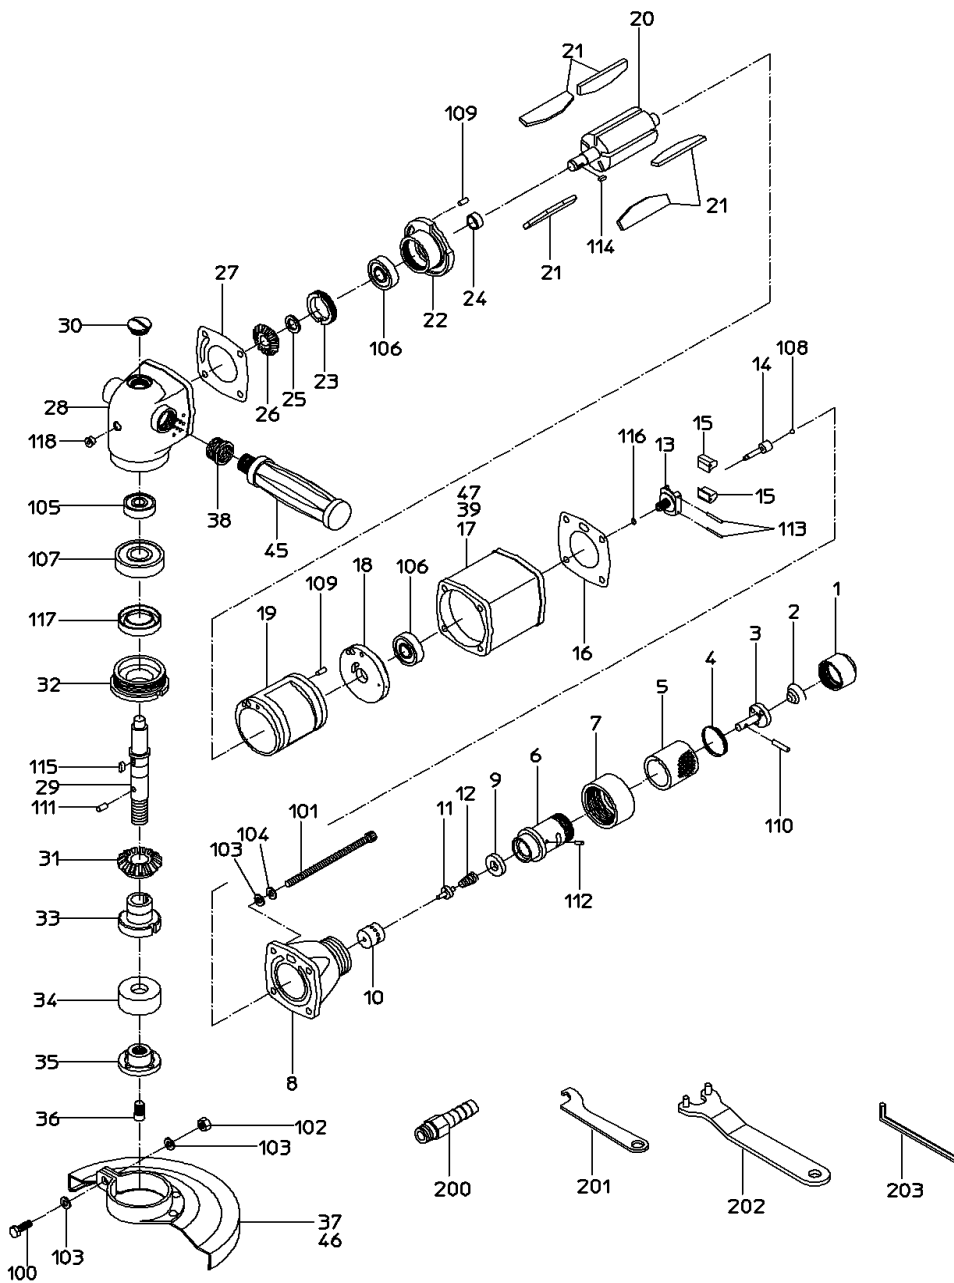

## NAG-230E

506170

MODEL : **NAG-230E**

506170

ITEM	PART NO.	PART NAME	QTY	NOTE
1	15007730	INLET BUSHING	1	
2	15007640	THROTTLE SPRING	1	
3	15016883	THROTTLE VALVE	1	
4	15007660	PUSH SPRING	1	
5	15005990	GRIP	1	
6	15006000	THROTTLE ARBOR	1	
7	15006010	ARBOR NUT	1	
8		HANDLE	1	*Available as HANDLE WB
9	15005970	GOVERNOR WASHER	1	
10		GOVERNOR BUSH	1	*Available as HANDLE WB
11	15005920	GOVERNOR VALVE	1	
12	15005900	GOVERNOR SPRING	1	
13	15007700	GOVERNOR BODY	1	
14	15005960	GOVERNOR SPINDLE	1	
15	15007710	GOVERNOR WEIGHT	2	
16	15006090	TOP SEAL	1	
17		ROTOR CASE	1	*Available as ROTOR CASE WC
18		TOP PLATE	1	*Available as TOP PLATE WBR
19		CYLINDER	1	*Available as ROTOR CASE WC
20	15006170	ROTOR	1	
21	15016099	VANE	5	
22		BOTTOM PLATE	1	*Available as BOTTOM PLATE WBR
23	15006150	PLATE NUT	1	
24	15006200	ROTOR BUSH	1	
25	15006220	ROTOR WASHER	1	
26	15006560	ROTOR GEAR	1	
27	15006100	BOTTOM SEAL	1	
28		SPINDLE CASE	1	*Available as SPINDLE CASE WB
29	15006270	STONE SPINDLE	1	
30	15005980	OIL PLUG	1	
31	15006570	SPINDLE GEAR	1	
32	15006260	SPINDLE NUT	1	
33	15006340	STONE FLANGE	1	
34	15009010	STONE WASHER	1	
35	15006060	WHEEL NUT	1	
36	15006300	LOCK SCREW	1	
37	15006540	STONE COVER	1	
38	15006290	SOCKET	2	
39		NAME PLATE (MODEL)	1	
45	15006040	HOLDER	1	
46	18400088	NAME PLATE (ARROW)	1	
47	18400463	NAME PLATE (WARNING)	1	
100	72206020	BOLT	1	
101	74006098	CAP SCREW	4	
102	76111206	NUT	1	
103	76310206	WASHER	6	
104	76420106	SPRING WASHER	4	
105	28201087	BALL BEARING	1	
106	28201088	BALL BEARING	2	
107	28201100	BALL BEARING	1	
108	25502120	STEEL BALL	1	
109	28206059	PIN	2	
110	28206062	PIN	1	
111	28206087	PIN	1	
112	28207052	ROLLER PIN	1	
113	28208030	SPRING PIN	2	
114	28209011	KEY	1	
115	28209017	KEY	1	