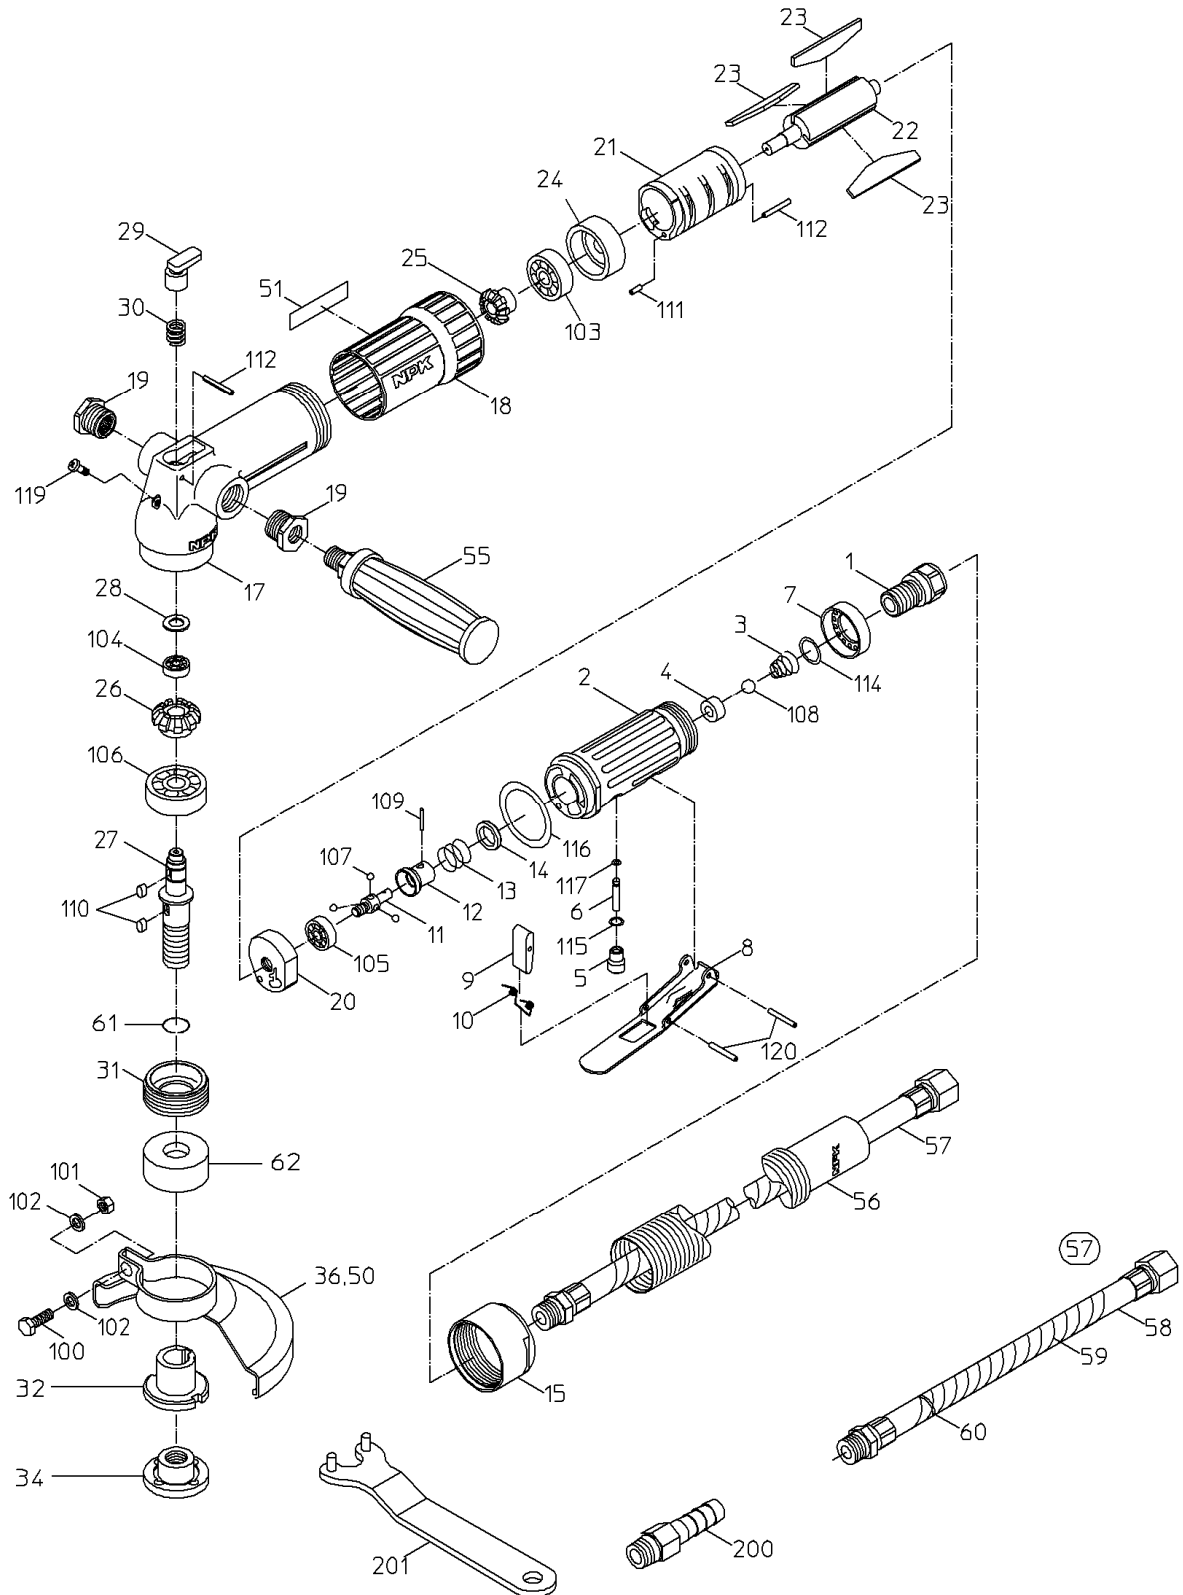

PARTS LIST

NAG-11A U5

550579

NIPPON PNEUMATIC MFG. CO., LTD.

PARTS LIST

MODEL : **NAG-11A-U5**

550579

ITEM	PART NO.	PART NAME	Q'ty
1	15500290	INLET BUSHING	1
2	Available only as HANDLE WB or HANDLE CP (P/No. 15015698 No. 15016189)	HANDLE	1
3	15500210	THROTTLE SPRING	1
4	15500320	VALVE SHEET	1
5	15500590	THROTTLE BUSH	1
6	15500600	THROTTLE PIN	1
7	15500230	EXHAUST COVER	1
8	15504667	LEVER	1
9	15500520	STOPPER	1
10	15500220	STOPPER RING	1
11	15015559	GOVERNOR BODY	1
12	15500260	GOVERNOR VALVE	1
13	15500200	GOVERNOR SPRING	1
14	15500280	GOVERNOR WASHER	1
15	15504614	LOCK NUT	1
17	15500680	ROTOR CASE	1
18	15500720	CASE COVER	1
19	15008050	SOCKET	2
20	15500430	TOP PLATE	1
21	15500420	CYLINDER	1
22	15500460	ROTOR	1
23	15504641	VANE	3
24	15500450	BOTTOM PLATE	1
25	15005240	ROTOR GEAR	1
26	15005270	SPINDLE GEAR	1
27	15504613	STONE SPINDLE	1
28	15500760	WASHER	1
29	15010680	SPINDLE CLUTCH	1
30	15010530	SPINDLE SPRING	1
31	15500700	SPINDLE NUT	1
32	15500840	STONE FLANGE	1
34	15006060	WHEEL NUT	1
36	Available only as STONE COVER CP (P/No. 15015993)	STONE COVER	1
50	18400424	NAME PLATE	1
51	18400549	NAME PLATE	1
55	15007801	HOLDER	1
56	15500830	EXHAUST HOSE	1
57	24905037	SUPPLY HOSE CP	1
61	15500881	STOPPER RING	1
62	15009010	STONE WASHER	1
100	72206018	HEX. BOLT	1
101	76111206	NUT	1
102	76310206	WASHER	2
103	28201073	BALL BEARING	1
104	28201074	BALL BEARING	1
105	28201078	BALL BEARING	1
106	28201098	BALL BEARING	1
107	28205008	STEEL BALL	3
108	25502100	STEEL BALL	1
109	28207026	ROLLER PIN	1
110	28209016	KEY	2
111	28208056	SPRING PIN	1
112	28208064	SPRING PIN	2