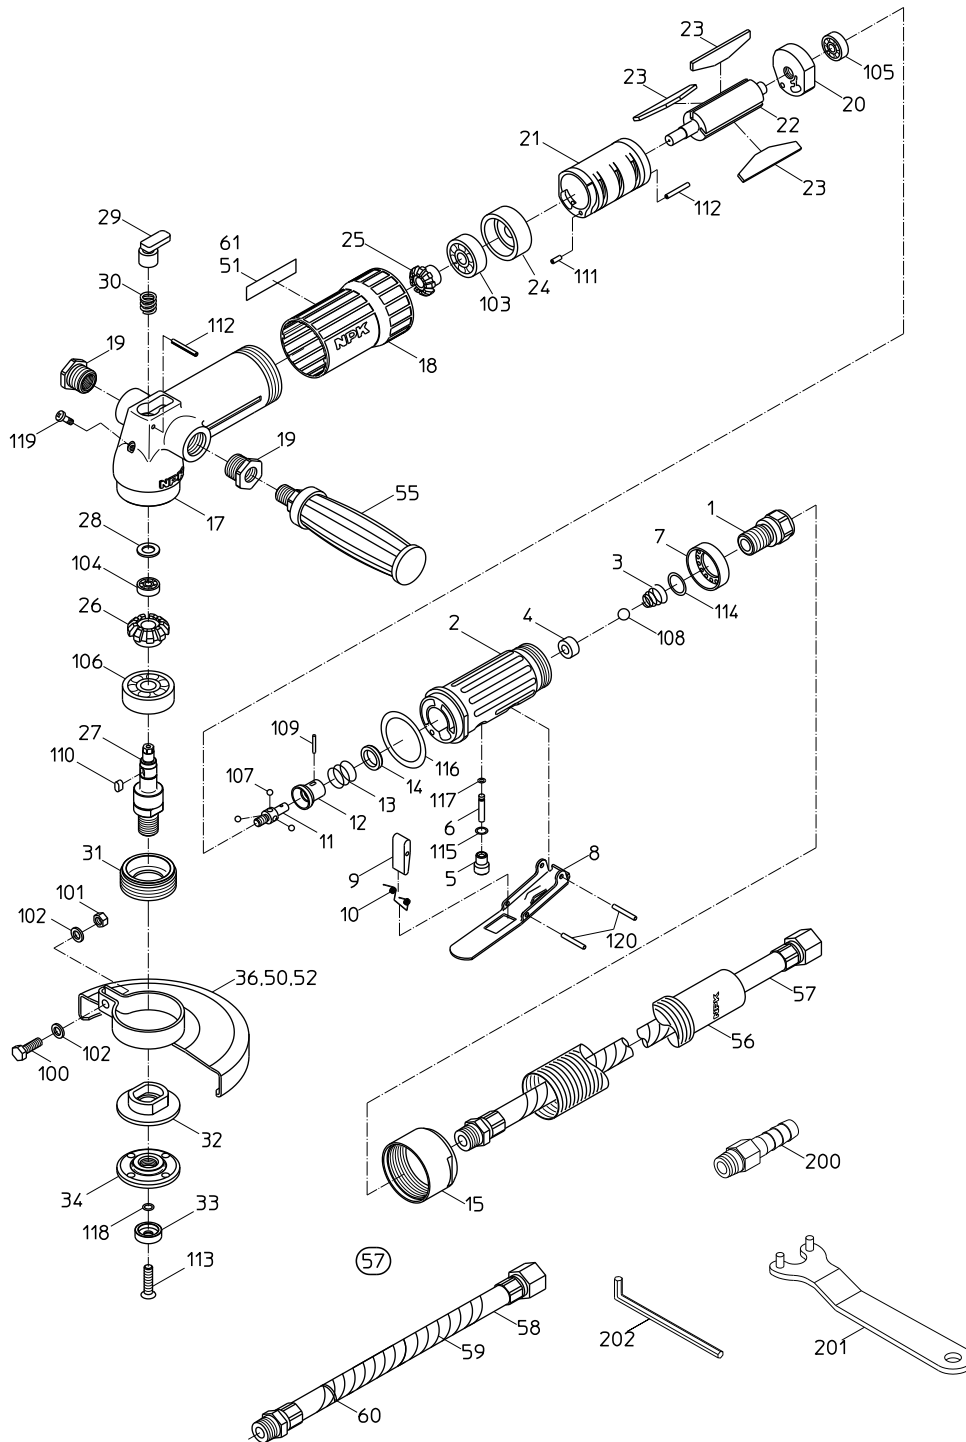

PARTS LIST

NAG-11A-05

552060

NIPPON PNEUMATIC MFG. CO., LTD.

MODEL : **NAG-11A-05**

552060

ITEM	PART NO.	PART NAME	QTY	NOTE
1	15500290	INLET BUSHING	1	
2		HANDLE	1	Available as HANDLE WB
3	15500210	THROTTLE SPRING	1	
4		VALVE SHEET	1	Available as HANDLE WB
5	15500590	THROTTLE BUSH	1	
6	15504636	THROTTLE PIN	1	
7	15500230	EXHAUST COVER	1	
8	15504667	LEVER	1	
9	15500520	STOPPER	1	
10	15500220	SPRING	1	
11	15015559	GOVERNOR BODY	1	
12	15015565	GOVERNOR VALVE	1	
13	15500200	GOVERNOR SPRING	1	
14	15500280	GOVERNOR WASHER	1	
15	15504614	LOCK NUT	1	
17	15500680	ROTOR CASE	1	
18	15500720	CAGE COVER	1	
19	15008050	SOCKET	2	
20	15500430	TOP PLATE	1	
21	15500420	CYLINDER	1	
22	15500460	ROTOR	1	
23	15504641	VANE	3	
24	15500450	BOTTOM PLATE	1	
25	15016226	ROTOR GEAR	1	
26	15005270	SPINDLE GEAR	1	
27	15504612	STONE SPINDLE	1	
28	15500760	WASHER	1	
29	15010680	SPINDLE CLUTCH	1	
30	15010530	SPINDLE SPRING	1	
31	15500700	SPINDLE NUT	1	
32	15504673	STONE FLANGE	1	
33	15500730	ADAPTOR	1	
34	15504674	WHEEL NUT	1	
36		STONE COVER	1	Available as STONE COVER CP
50	18400424	NAME PLATE (ARROW)	1	
51	18400549	NAME PLATE (SPEC)	1	
52	18400738	NAME PLATE (WARNING)	1	
55	15007801	HOLDER	1	
56	15500830	EXHAUST HOSE	1	
57	24905037	SUPPLY HOSE CP	1	
61	18400665	NAME PLATE (WARNING)	1	
100	72206018	HEX. BOLT	1	
101	76111206	NUT	1	
102	76310206	WASHER	2	
103	28201073	BALL BEARING	1	
104	28201074	BALL BEARING	1	
105	28201078	BALL BEARING	1	
106	28201098	BALL BEARING	1	
107	28205092	STAINLESS BALL	3	
108	25502100	STEEL BALL	1	
109	28207248	ROLLER PIN	1	
110	28209016	KEY	1	
111	28208056	SPRING PIN	1	
112	28208064	SPRING PIN	2	
113	28100574	HEX. SOCKET FLAT CAP SCREW	1	
114	61200140	O RING	1	