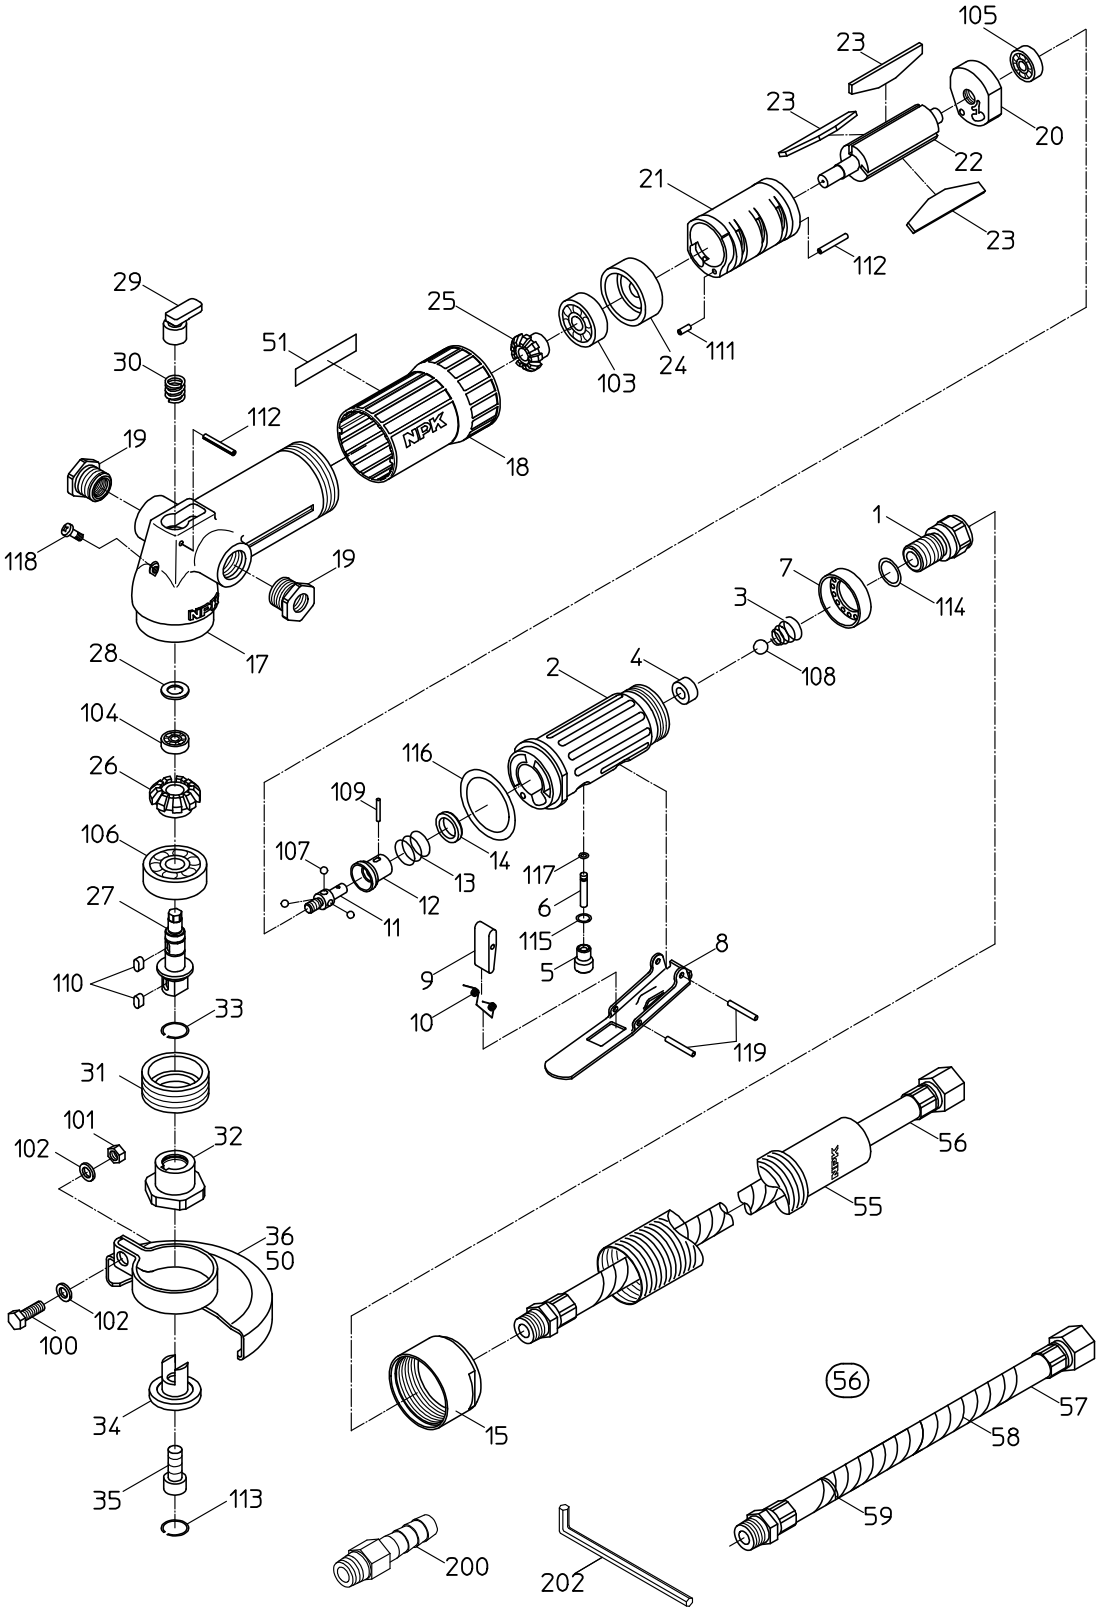

PARTS LIST

NAG-11A-04

551825

NIPPON PNEUMATIC MFG. CO., LTD.

PARTS LIST

(1/2)

MODEL : **NAG-11A-04**

551825

ITEM	PART NO.	PART NAME	Q'ty
1	15500290	INLET BUSHING	1
2	Not available separately. Available only as HANDLE WB or HANDLE CP (P/No. 15015698 No. 15016189)	HANDLE	1
3	15500210	THROTTLE SPRING	1
4	Not available separately. Available only as HANDLE WB or HANDLE CP (P/No. 15015698 No. 15016189)	VALVE SHEET	1
5	15500590	THROTTLE BUSH	1
6	15504636	THROTTLE PIN	1
7	15500230	EXHAUST COVER	1
8	15504667	LEVER	1
9	15500520	STOPPER	1
10	15500220	STOPPER SPRING	1
11	15015559	GOVERNOR BODY	1
12	15500260	GOVERNOR VALVE	1
13	15500200	GOVERNOR SPRING	1
14	15500280	GOVERNOR WASHER	1
15	15504614	LOCK NUT	1
17	15500680	ROTOR CASE	1
18	15500720	CAGE COVER	1
19	15008050	SOCKET	2
20	15500430	TOP PLATE	1
21	15500420	CYLINDER	1
22	15500460	ROTOR	1
23	15504641	VANE	3
24	15500450	BOTTOM PLATE	1
25	15016226	ROTOR GEAR	1
26	15005270	SPINDLE GEAR	1
27	15500960	STONE SPINDLE	1
28	15500760	WASHER	1
29	15010680	SPINDLE CLUTCH	1
30	15010530	SPINDLE SPRING	1
31	15500700	SPINDLE NUT	1
32	15500940	STONE FLANGE	1
33	15500530	STOPPER RING	1
34	15500950	WHEEL NUT	1
35	15504590	LOCK SCREW	1
36	Not available separately. Available only as STONE COVER CP (P/No. 15015642)	STONE COVER	1
55	15500830	EXHAUST HOSE	1
56	24905037	SUPPLY HOSE CP	1