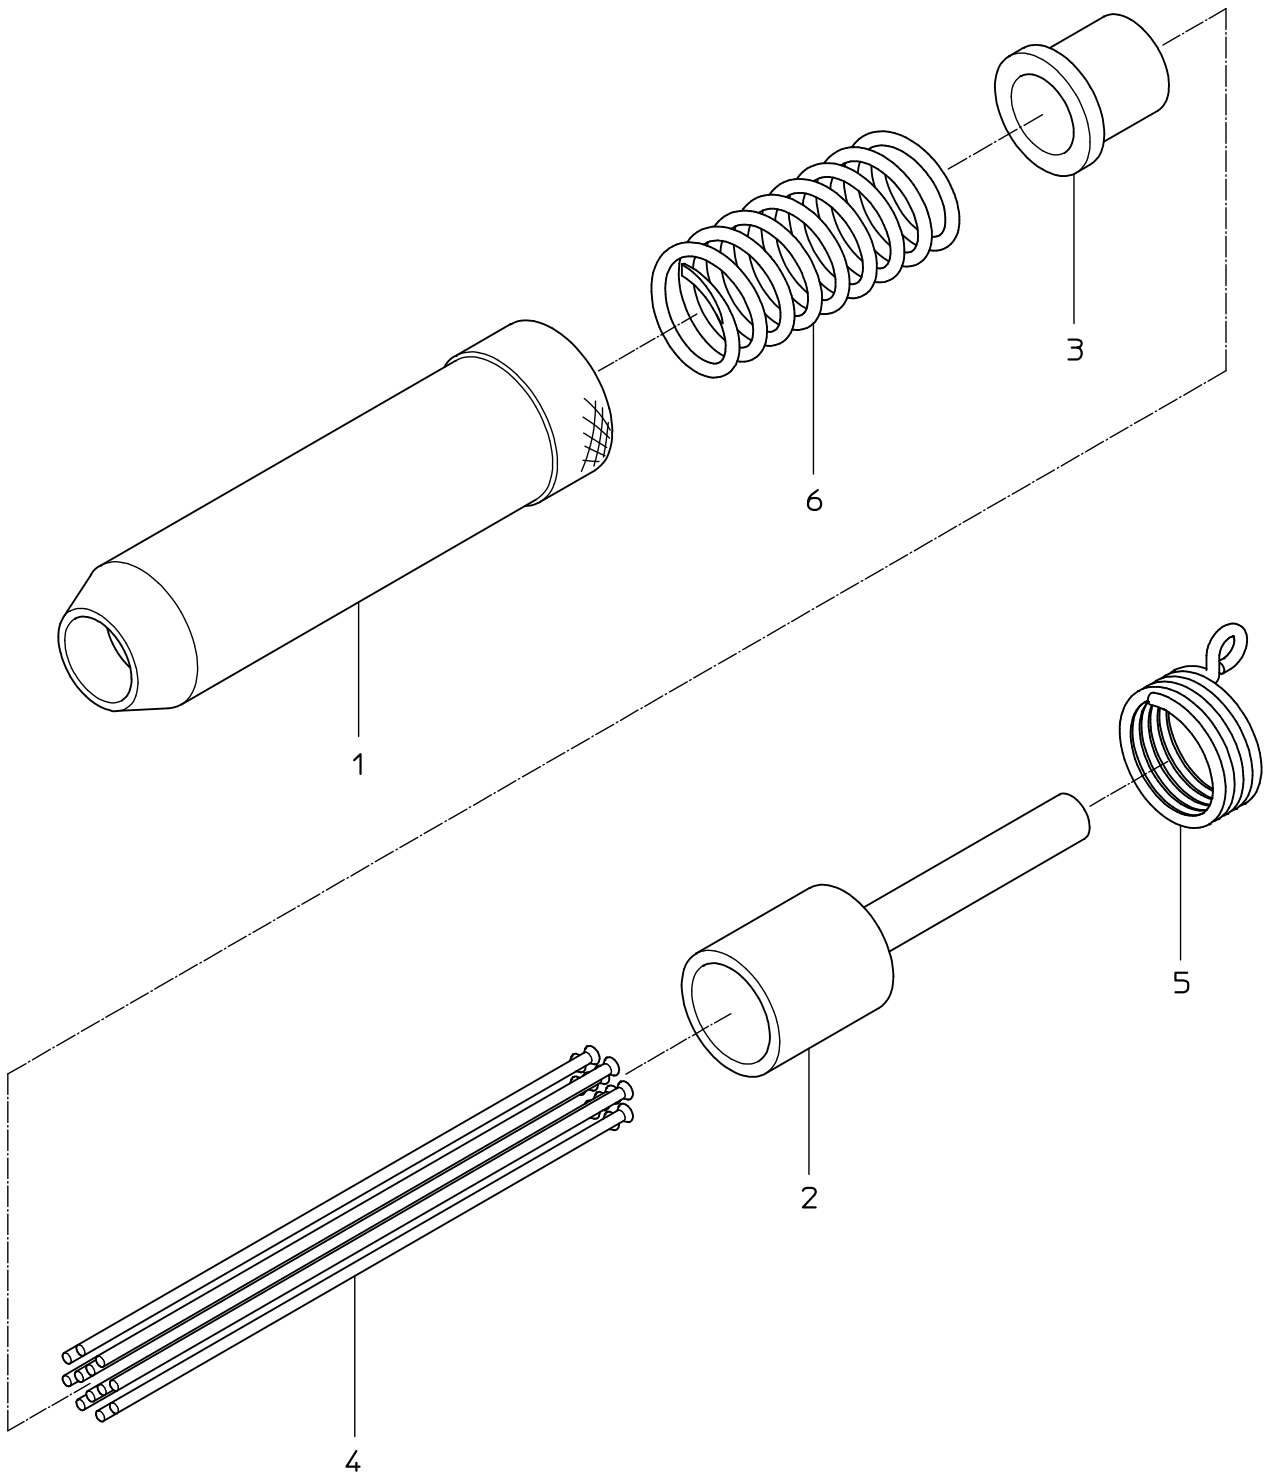

PARTS LIST

NA-60

620712

NIPPON PNEUMATIC MFG.CO.,LTD.

PARTS LIST

(1/1)

MODEL : **NA-60**

620712

ITEM	PART NO.	PART NAME	Q' ty
1	17202050	HOLDER	1
2	17202030	ANVIL	1
3	17202080	SUPPORTER	1
4	17202090	NEEDLE	12
5	17202040	RETAINER	1
6	17202020	RETURN SPRING	1