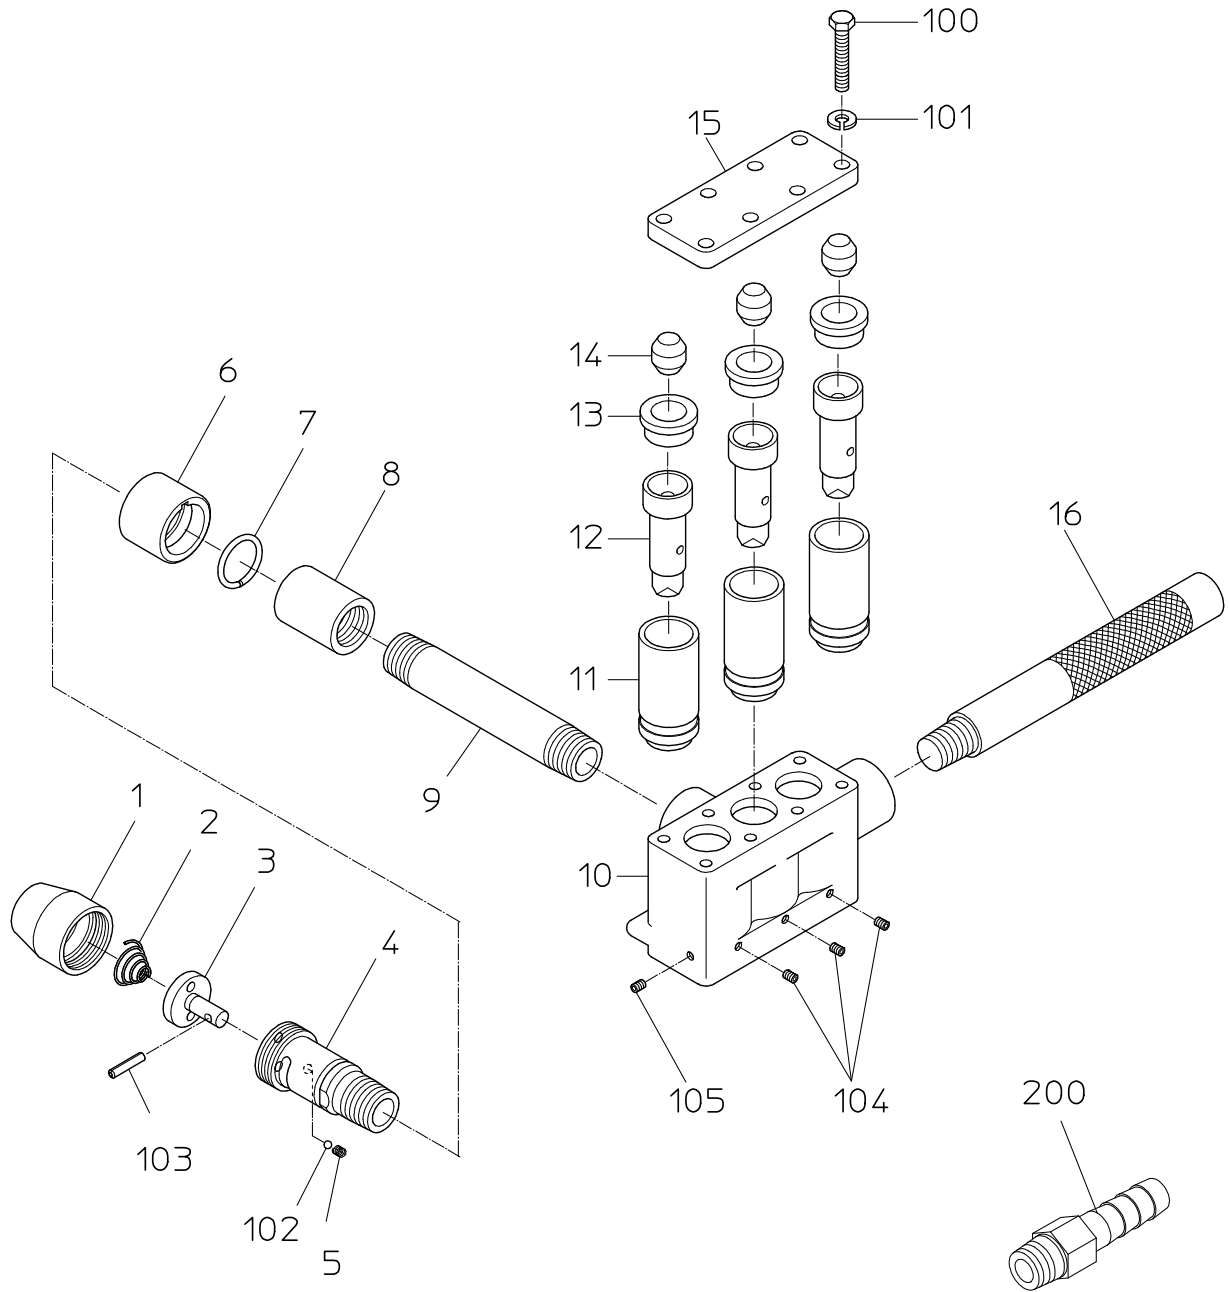

PARTS LIST

MS-30(C)

603862

PARTS LIST

(1/1)

MODEL : **MS-30 (C)**

603862

ITEM	PART NO.	PART NAME	Q'ty
1	15100940	INLET BUSHING	1
2	15100930	THROTTLE SPRING	1
3	17510470	THROTTLE VALVE	1
4	17510460	THROTTLE ARBOR	1
5	15007650	STOPPER SPRING	1
6	17510440	GRIPE	1
7	17510450	GRIP RING	1
8	17510510	SOCKET	1
9	17510640	PIPE	1
10	17510580	CYLINDER	1
11	17510610	LINER	3
12	17510660	PISTON	3
13	17510630	CUSHION SHEAT	3
14	17510620	CUSHION PACKING	3
15	17510590	TOP PLATE	1
16	15101110	HOLDER	1
100	28100356	HEX. BOLT	8
101	28100526	SPRING WASHER	8
102	25502120	STEEL BALL	1
103	28206061	PIN	1
104	25104010	SET SCREW	3
105	25104040	SET SCREW	1
200	24901041	HOSE NIPPLE	1
	Contents of CP		
	17514497	THROTTLE ARBOR CP	
	1, 2, 3, 4, 5, 6, 7, 102, 103		