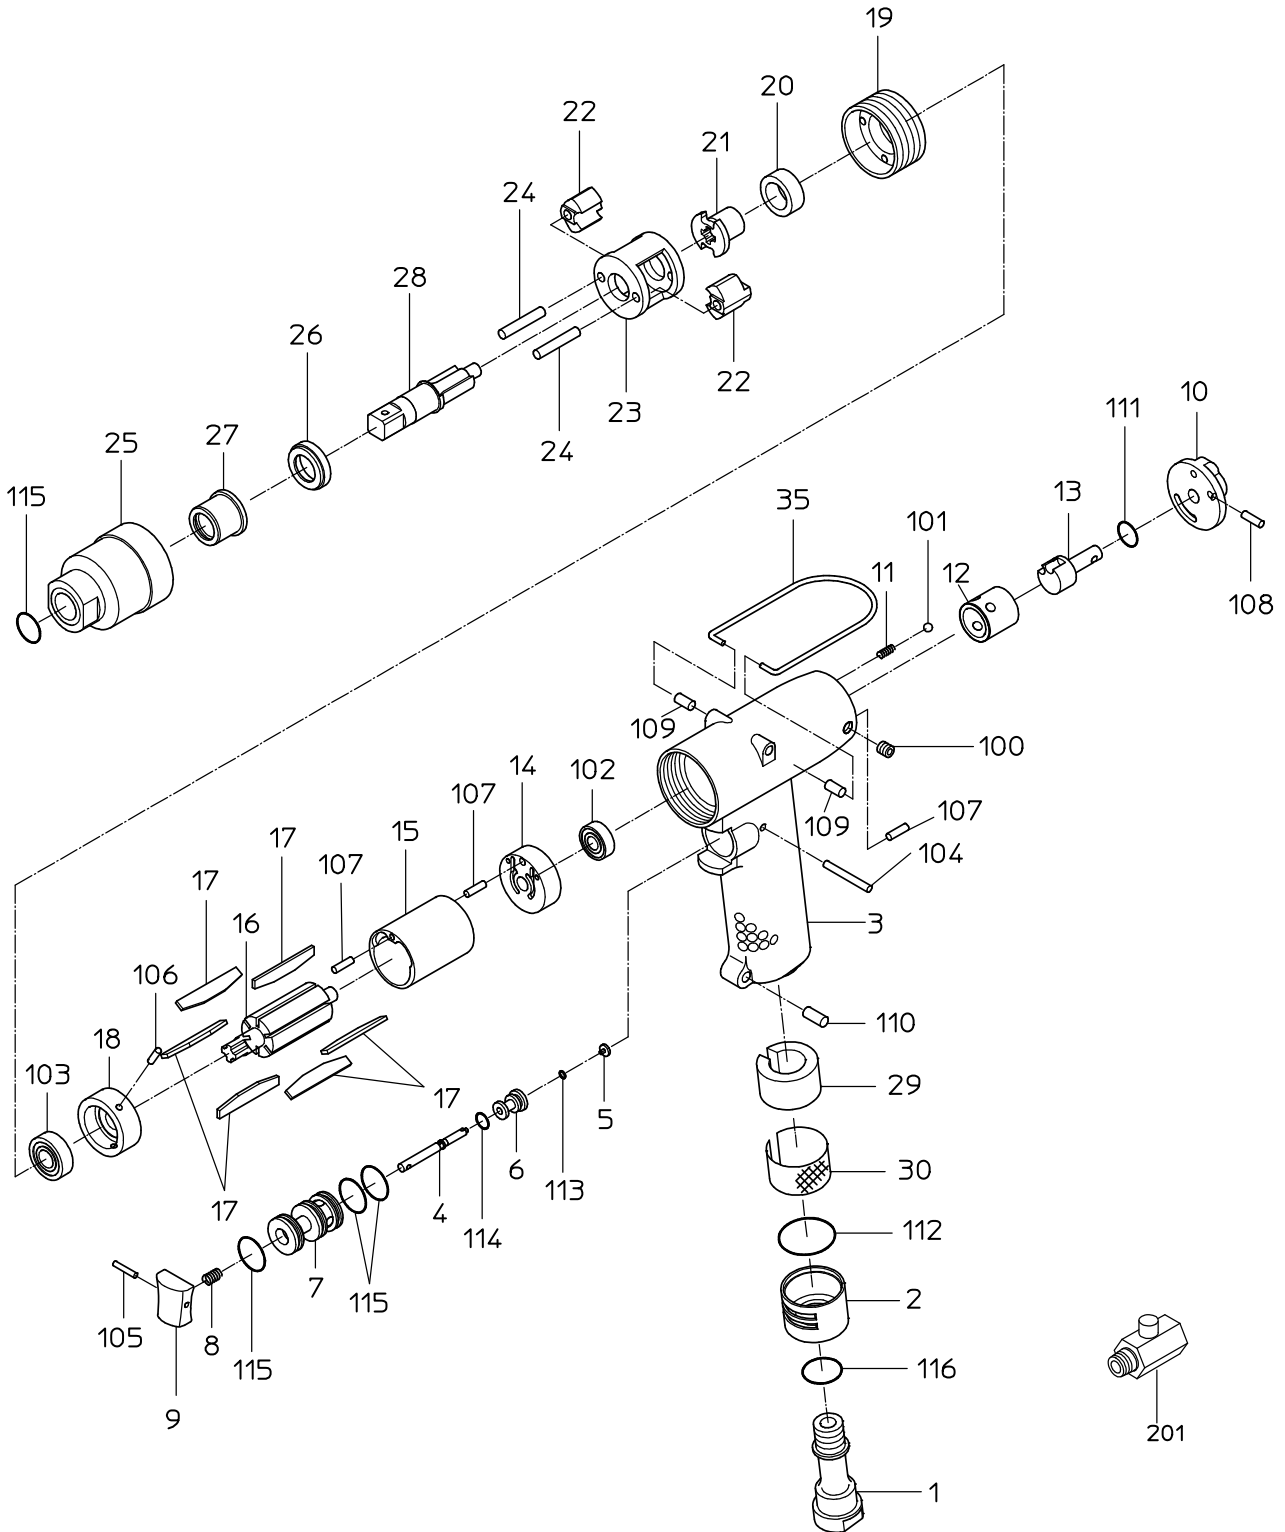

PARTS LIST

NW-5LP(P)

524076

NIPPON PNEUMATIC MFG. CO., LTD.

PARTS LIST

(1/2)

MODEL : **NW-5LP (P)**

524076

ITEM	PART NO.	PART NAME	Q' ty
1	15212630	INLET BUSHING	1
2	15212620	EXHAUST COVER	1
3	Not available separately. Available only as HANDLE WB or HANDLE CP (P/No. 15219721 No. 15219313)		1
4	15212660	THROTTLE PIN	1
5	15212670	THROTTLE PLUG	1
6	15219688	THROTTLE VALVE	1
7	15212640	THROTTLE BUSH	1
8	15212600	THROTTLE SPRING	1
9	15212720	LEVER	1
10	15212710	REVERSE LEVER	1
11	15212610	SPRING	1
12	Not available separately. Available only as HANDLE WB or HANDLE CP (P/No. 15219721 No. 15219313)		1
13	15214350	REVERSE VALVE	1
14	Not available separately. Available only as TOP PLATE WBR (P/No. 15219420)		1
15	15219539	CYLINDER	1
16	15214460	ROTOR	1
17	15214440	VANE	6
18	Not available separately. Available only as BOTTOM PLATE WBR (P/No. 15219421)		1
19	15214470	LOCK NUT	1
20	15214390	DRIVER BUSH	1
21	15214380	DRIVER	1
22	15214420	HAMMER	2
23	15216450	HAMMER FRAME	1
24	15216440	HAMMER PIN	2
25	Not available separately. Available only as HAMMER CASE CP (P/No. 15219349)		1
26	15200120	SPACER	1
27	15214410	CASE BUSH	1
28	15214370	ANVIL	1
29	15212920	MUFFLER	1
30	15213010	SCREEN	1
35	15216180	HANGER	1
100	28100462	SET SCREW	2
101	28205023	STEEL BALL	1
102	28201033	BALL BEARING	1
103	28201077	BALL BEARING	1
104	28206149	PIN	1
105	28208025	SPRING PIN	1
106	28208042	SPRING PIN	1
107	28208044	SPRING PIN	3
108	25305550	SPRING PIN	1
109	28208097	SPRING PIN	2
110	28208115	SPRING PIN	1
111	61200060	O RING	1