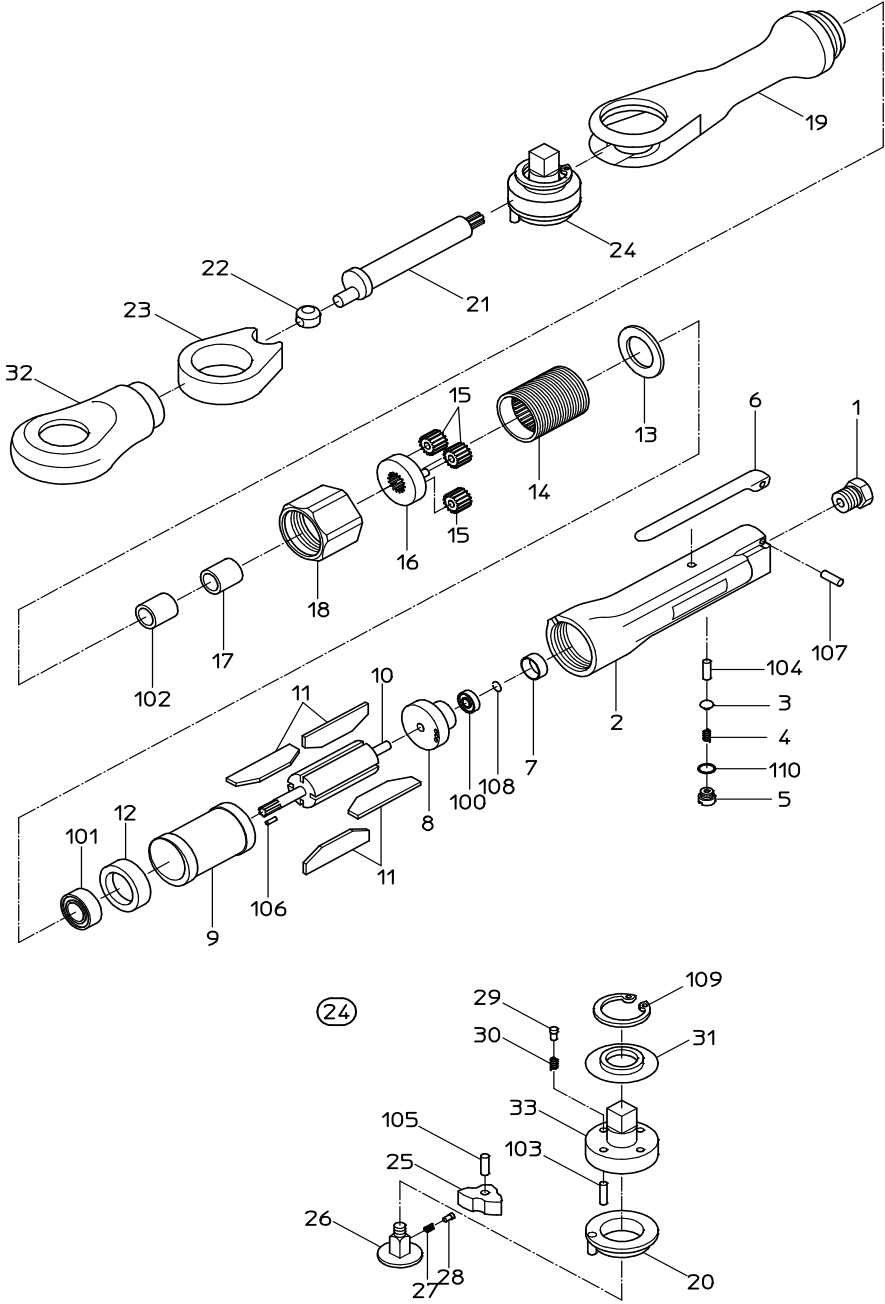

PARTS LIST

NRR-10B

525061

NIPPON PNEUMATIC MFG.CO.,LTD.

PARTS LIST

(1/1)

MODEL : **NRR-10B**

525061

ITEM	PART NO.	PART NAME	Q' ty
1	15217690	INLET BUSHING	1
2	15217750	HANDLE	1
3	15217720	THROTTLE VALVE	1
4	15217650	THROTTLE SPRING	1
5	15217740	THROTTLE PLUG	1
6	15217760	LEVER	1
7	15217920	BEARING COVER	1
8	15217840	TOP PLATE	1
9	15217830	CYLINDER	1
10	15218370	ROTOR	1
11	15217850	VANE	4
12	15217860	BOTTOM PLATE	1
13	15218000	WASHER	1
14	15218380	INTERNAL GEAR	1
15	15218400	PLANET GEAR	3
16	15218390	GEAR FRAME	1
17	15218430	BUSHING	1
18	15217900	CLAMP NUT	1
19	15218410	RATCHET HOUSING	1
21	15218420	CRANK SHAFT	1
22	15217820	DRIVER BUSH	1
23	15217940	RATCHET YOKE	1
24	15219318	ANVIL CP	1
32	15218360	BOOT	1
100	28201032	BALL BEARING	1
101	28201030	BALL BEARING	1
102	28203010	NEEDLE BEARING	1
104	28207095	ROLLER PIN	1
106	28208003	SPRING PIN	1
107	28208065	SPRING PIN	1
108	25307460	RETAINING RING	1
110	61200090	O RING	1
	CP LIST		
【24】	15219318	ANVIL CP	
(20)	15218330	WEAR WASHER	1
(25)	15217960	RATCHET PAWL	1
(26)	15218310	REVERSE BUTTON	1
(27)	15217670	LOCK SPRING	1
(28)	15217970	LOCK PIN	1
(29)	15218350	FRICTION PIN	2
(30)	15217660	FRICTION SPRING	2
(31)	15218340	THRUST WASHER	1
(33)	15218320	ANVIL	1
(103)	28207018	ROLLER PIN	1
(105)	28207123	ROLLER PIN	1
(109)	25307630	RETAINING RING	1