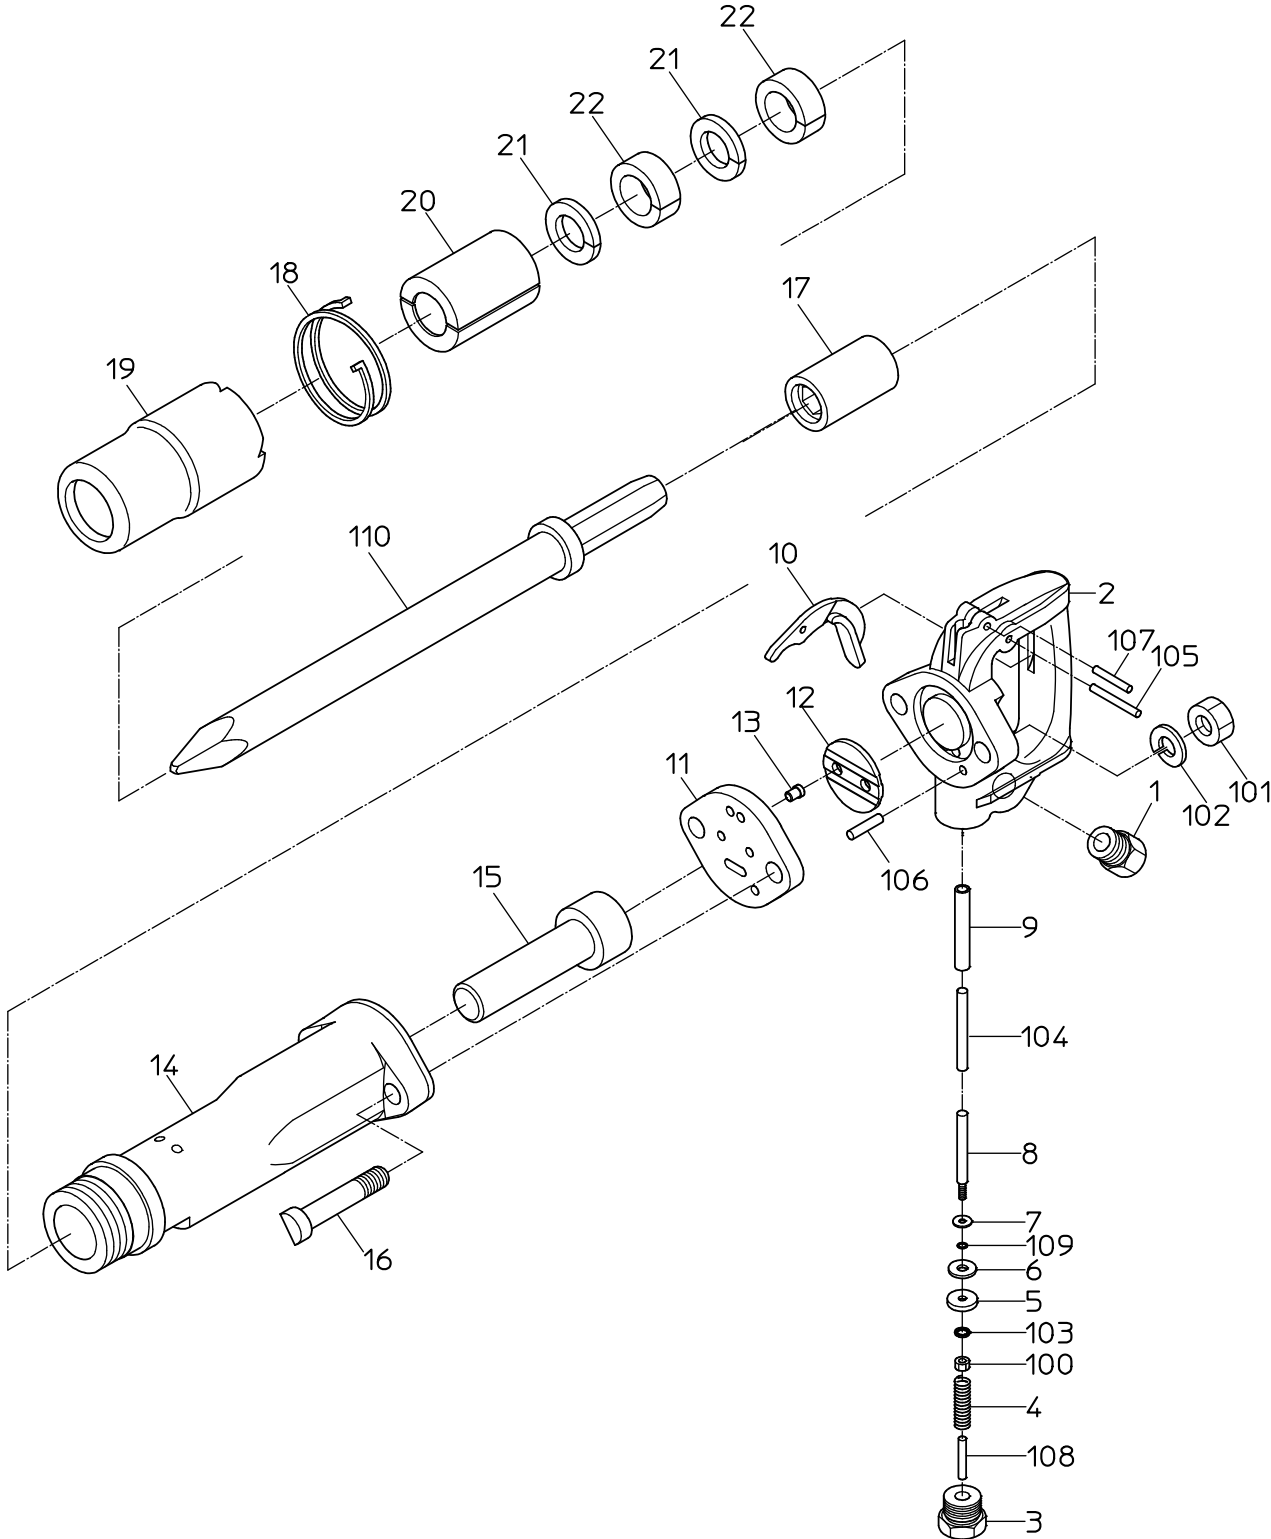

PARTS LIST

DIG-9

603396

NIPPON PNEUMATIC MFG. CO., LTD.

PARTS LIST

(1/1)

MODEL : **DIG-9**

603396

ITEM	PART NO.	PART NAME	Q'ty
1	17508740	INLET BUSHING	1
2	Not available separately. Available only as HANDLE WB or HANDLE CP (P/No. 17514537 No. 17514490)	HANDLE	1
3	17508780	THROTTLE PLUG	1
4	17508680	THROTTLE SPRING	1
5	15008951	THROTTLE WASHER	1
6	15009131	VALVE SHEET	1
7	17508880	WASHER	1
8	17508760	THROTTLE VALVE	1
9	Not available separately. Available only as HANDLE WB or HANDLE CP (P/No. 17514537 No. 17514490)	THROTTLE BUSH	1
10	17508800	LEVER	1
11	17508700	CYLINDER WASHER	1
12	17508830	VALVE	1
13	17508870	JOINT	2
14	Not available separately. Available only as CYLINDER WB (P/No. 17514561)	CYLINDER	1
15	17508720	PISTON	1
16	17508820	SIDE BOLT	2
17	Not available separately. Available only as CYLINDER WB (P/No. 17514561)	SHANK BUSHING	1
18	17514740	CLUTCH SPRING	1
19	17508730	CHISEL HOLDER	1
20	17508860	CUSHION CASE	2
21	17508810	CUSHION PACKING	2
22	17508850	CUSHION SHEAT	2
100	28100224	HEX. NUT	1
101	28100386	HEX. NUT	2
102	76430114	SPRING WASHER	2
103	28100548	LOCK WASHER	1
104	28206141	PIN	1
105	28207130	ROLLER PIN	1
106	28207180	ROLLER PIN	1
107	25305090	SPRING PIN	1
108	25305420	SPRING PIN	1
109	25401680	O RING	1
110	17508840	DEMOLITION POINT CHISEL	1
	ASSY LIST		
	17514489	THROTTLE VALVE CP	
	5, 6, 7, 8, 100, 103, 109		
	17514490	HANDLE CP	
	1, 2, 3, 4, 5, 6, 7, 8, 9, 10, 100, 103, 104, 105, 107, 108, 109		
	17514537	HANDLE WB	
	1, 2, 9		
	17514561	CYLINDER WB	
	14, 17		