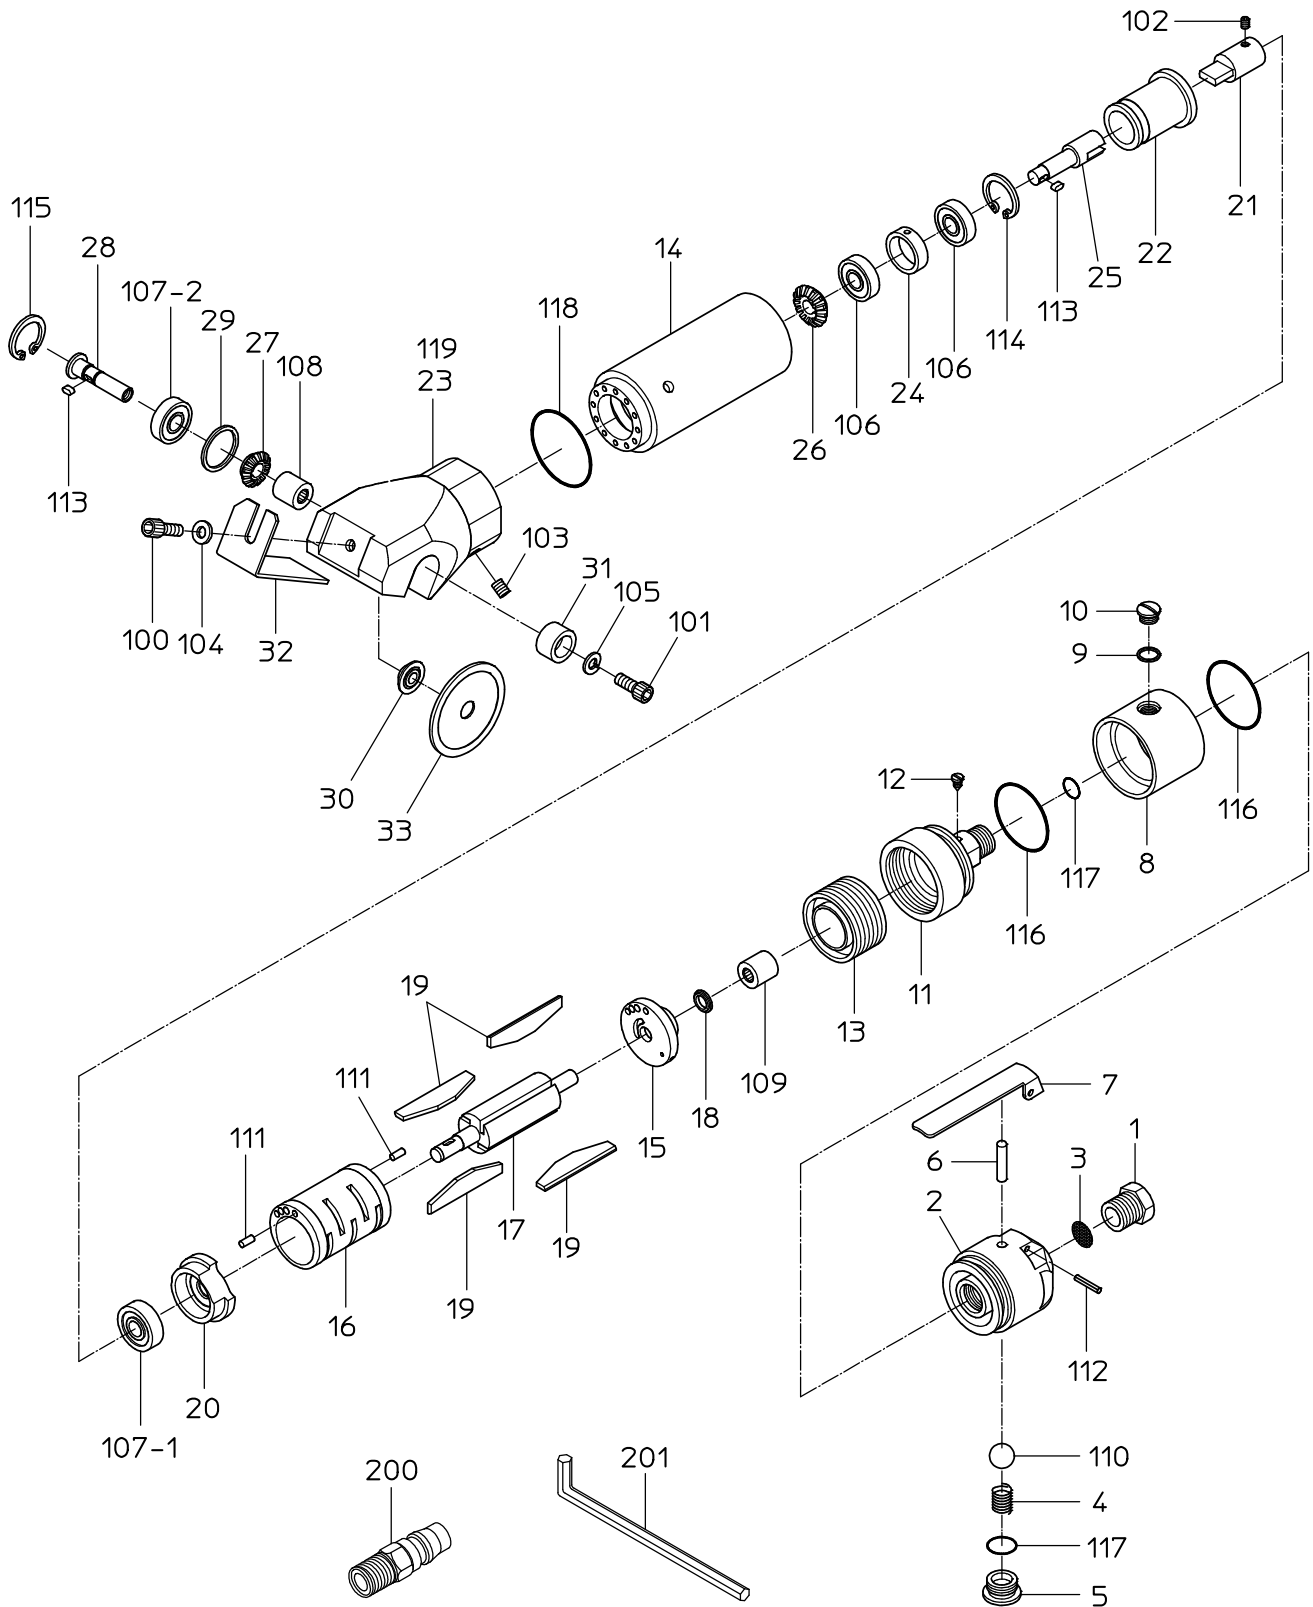

PARTS LIST

DAC-11

511891

日本ニューマチック工業株式会社
NIPPON PNEUMATIC MFG. CO., LTD.

PARTS LIST

(1/2)

MODEL : **DAC-11**

511891

ITEM	PART NO.	PART NAME	Q' ty
1	15204080	INLET BUSHING	1
2	15102400	HANDLE	1
3	15204210	FILTER	1
4	15102340	THROTTLE SPRING	1
5	15102390	THROTTLE PLUG	1
6	15102380	THROTTLE PIN	1
7	15102410	LEVER	1
8	15102360	OIL CASE	1
9	15102460	RUBBER PACKING	1
10	15005050	OIL PLUG	1
11	15102370	THROTTLE ARBOR	1
12	15102350	ADJUSTER VALVE	1
13	15102570	LOCK NUT	1
14	15102470	ROTOR CASE	1
15	15005180	Not available separately. Available only as TOP PLATE WBR (P/No. 15015680)	1
16	15015780	CYLINDER	1
17	15005210	ROTOR	1
18	15005230	Not available separately. Available only as TOP PLATE WBR (P/No. 15015680)	1
19	15016005	VANE	4
20	15016075	Not available separately. Available only as BOTTOM PLATE WBR (P/No. 15016076)	1
21	15102540	JOINT	1
22	15102550	MOVING COLLAR	1
23	15102500	SPINDLE CASE	1
24	15102560	BEARING COLLAR	1
25	15102420	HOLDER JOINT	1
26	15102480	ROTOR GEAR	1
27	15102510	SPINDLE GEAR	1
28	15102490	CUTTER SPINDLE	1
29	15102520	BEARING WASHER	1
30	15102440	CUTTER FLANGE	1
31	15106815	CUTTER WASHER	1
32	15102530	ATTACHMENT	1
33	15102450	DIAMOND WHEEL	1
100	74006012	CAP SCREW	1
101	28100365	CAP SCREW	1
102	28100456	SET SCREW	1
103	28100488	SET SCREW	2
104	76310206	WASHER	1
105	76420106	SPRING WASHER	1
106	28201031	BALL BEARING	2
107	28201072	BALL BEARING	2
108	28203003	NEEDLE BEARING	1
109	28203073	Not available separately. Available only as TOP PLATE WBR (P/No. 15015680)	1
110	28205051	RUBBER BALL	1
111	28206036	PIN	2
112	28208064	SPRING PIN	1