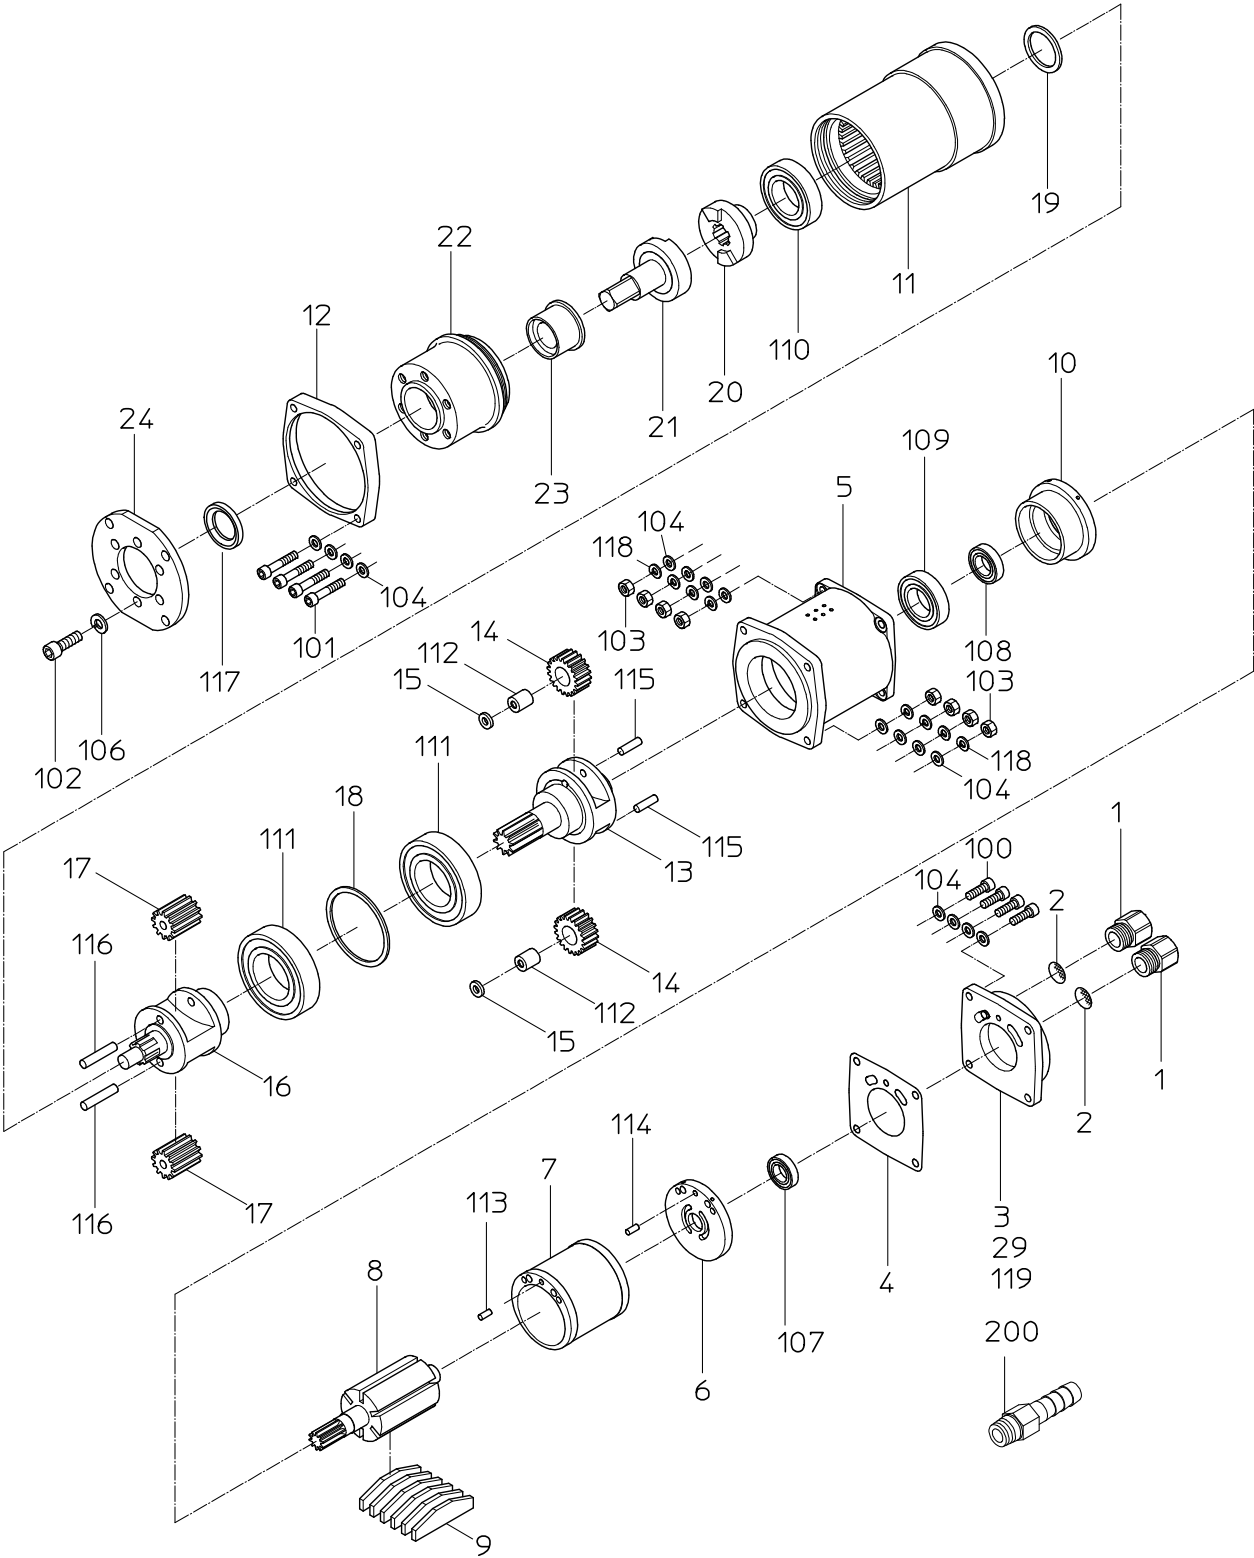

PARTS LIST

CM-14020C

540027

NIPPON PNEUMATIC MFG. CO., LTD.

パーツリスト PARTS LIST

MODEL :

CM-14020C

540027

ITEM	PART NO.	PART NAME	Q' ty
1	15400100	INLET BUSHING	2
2	15400110	SCREEN	2
3	15400120	CAP	1
4	15400130	TOP SEAL	1
5	15400140	ROTOR CASE	1
6	15400150	TOP PLATE	1
7	15400160	CYLINDER	1
8	15400170	ROTOR	1
9	15414515	VANE	6
10	15400190	BOTTOM PLATE	1
11	15400200	GEAR CASE	1
12	15400210	GEAR PLATE	1
13	15400220	GEAR FRAME	1
14	15400230	PLANET GEAR	2
15	15400240	COLLAR	2
16	15400250	SECOND FRAME	1
17	15400260	PLANET GEAR	2
18	15400270	WASHER	1
19	15400280	LOCK WASHER	1
20	15400290	DRIVE CLUTCH	1
21	15400300	ANVIL	1
22	Not available separately. Available only as CLUTCH CASE WB (P/No. 15413872)	CLUTCH CASE	1
23	Not available separately. Available only as CLUTCH CASE WB (P/No. 15413872)	BUSHING	1
24	15400330	SET PLATE	1
29		NAME PLATE	1
100	74006028	CAP SCREW	4
101	74006035	CAP SCREW	4
102	74008020	CAP SCREW	6
103	25122010	NUT	8
104	76310206	WASHER	16
106	76420108	SPRING WASHER	6
107	28201089	BALL BEARING	1
108	28201090	BALL BEARING	1
109	28201084	BALL BEARING	1
110	28201085	BALL BEARING	1
111	28201086	BALL BEARING	2
112	28203062	NEEDLE BEARING	2
113	25305050	SPRING PIN	1
114	28208105	SPRING PIN	1
115	28207171	ROLLER PIN	2
116	28299044	ROLLER PIN	2
117	28302077	OIL SEAL	1
118	76420106	SPRING WASHER	8
119	28210005	DRIVE SCREW	4
	ASSY LIST		
	15413872	CLUTCH CASE WB	
	22, 23, 117		