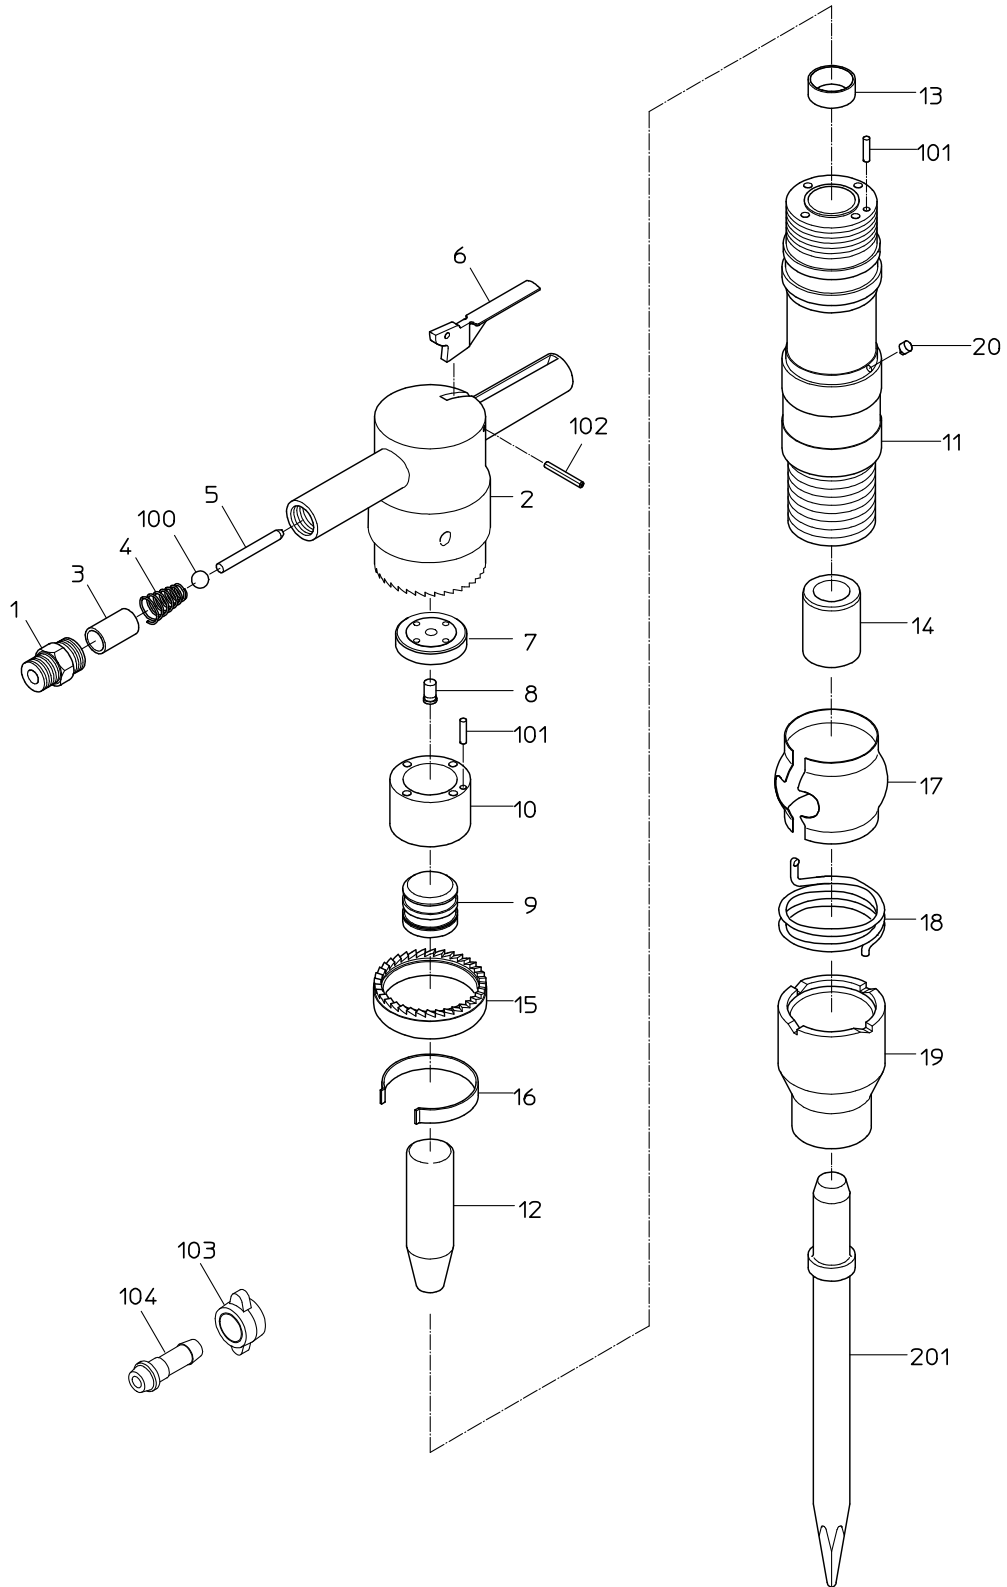

# PARTS LIST

## CB-20A

606021

NIPPON PNEUMATIC MFG. CO., LTD.

# PARTS LIST

(1/1)

MODEL : **CB-20A** 606021

ITEM	PART NO.	PART NAME	Q' ty
1	17504560	INLET BUSHING	1
2	17514958	HANDLE	1
3	17504680	MOVING COLLAR	1
4	17504440	THROTTLE SPRING	1
5	17504580	THROTTLE PIN	1
6	17514987	LEVER	1
7	17504660	VALVE SHEET	1
8	17504630	ASSISTANT VALVE	1
9	17504640	VALVE	1
10	17504650	VALVE BOX	1
11	17514968	CYLINDER	1
12	17504500	PISTON	1
13	17504510	PISTON STOPPER	1
14	17504490	SHANK BUSHING	1
15	17504450	CLUTCH	1
16	17504470	CLUTCH BAND	1
17	17504530	EXHAUST COVER	1
18	17504430	CLUTCH SPRING	1
19	17504520	CHISEL HOLDER	1
20	17504460	CLUTCH KEY	1
100	28205055	RUBBER BALL	1
101	28206126	PIN	2
102	28208147	SPRING PIN	1
103	24901032	NIPPLE NUT	1
104	24901053	HOSE NIPPLE	1
201	17504670	DEMOLITION POINT CHISEL	0
	CP RIST		
	17515019	CYLINDER WB	
	11, 13, 14		