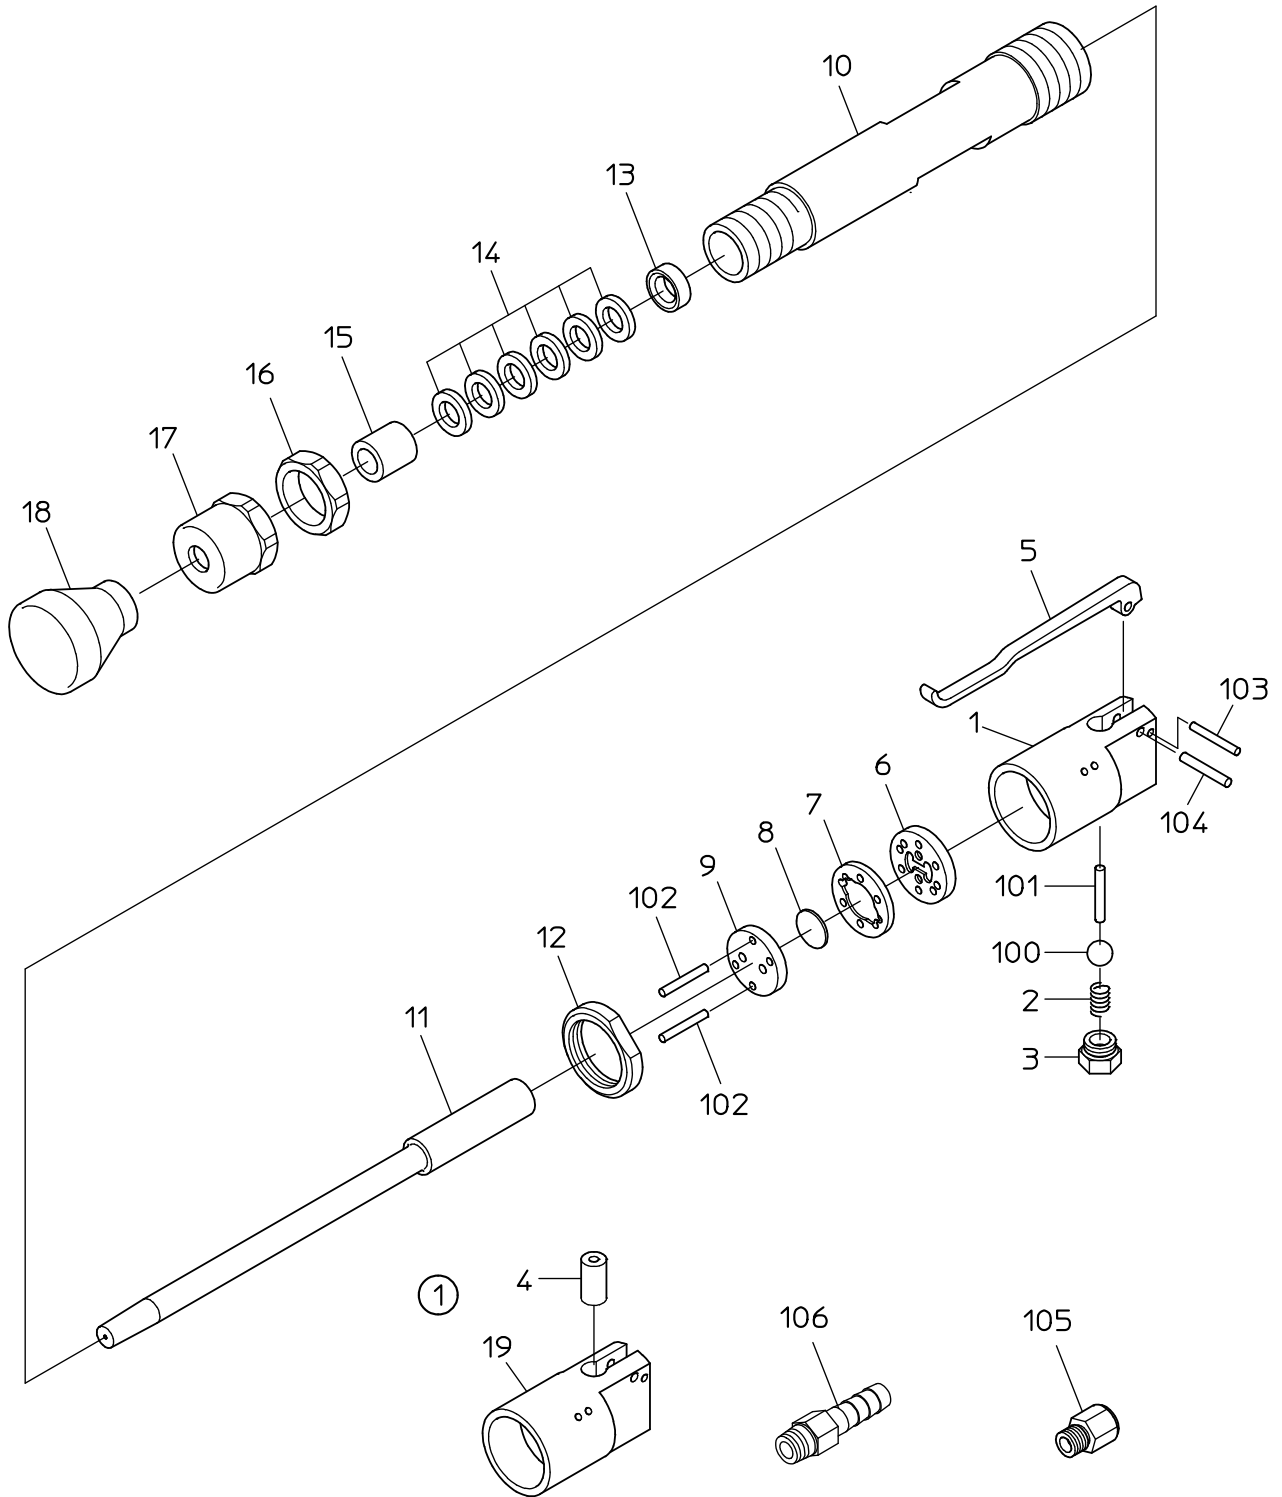

# PARTS LIST

## B-1A(R)

604079

# PARTS LIST

(1/1)

MODEL : **B-1A(R)**

604079

ITEM	PART NO.	PART NAME	Q' ty
1	Not available separately. Available only as HANDLE WB or HANDLE CP (P/No. 17515021 No. 17514882)	HANDLE	1
2	17511740	THROTTLE SPRING	1
3	17512100	THROTTLE PLUG	1
4	Not available separately. Available only as HANDLE WB or HANDLE CP (P/No. 17515021 No. 17514882)	THROTTLE BUSH	1
5	17511850	LEVER	1
6	17511870	VALVE SHEET	1
7	17511890	VALVE WASHER	1
8	17511880	VALVE	1
9	17511900	VALVE SHEET	1
10	17515009	CYLINDER	1
11	17511800	PISTON	1
12	17511840	LOCK NUT	1
13	17511770	GLAND WASHER	1
14	17511860	GLAND PACKING	6
15	17511760	GRAND BUSH	1
16	17511780	GRAND NUT	1
17	17511750	GLAND CAP	1
18	17511810	RUBBER BUTT	1
100	28205054	RUBBER BALL	1
101	28206132	PIN	1
102	28206090	PIN	2
103	25305100	SPRING PIN	1
104	25305490	SPRING PIN	1
105	24901022	NIPPLE STEAD	1
	ASSY LIST		
	17514882	HANDLE CP	
	1, 2, 3, 4, 5, 100, 101, 103, 104		
	17514540	VALVE CP	
	6, 7, 8, 9, 102		
	17514692	HANDLE WB	
	1, 4		