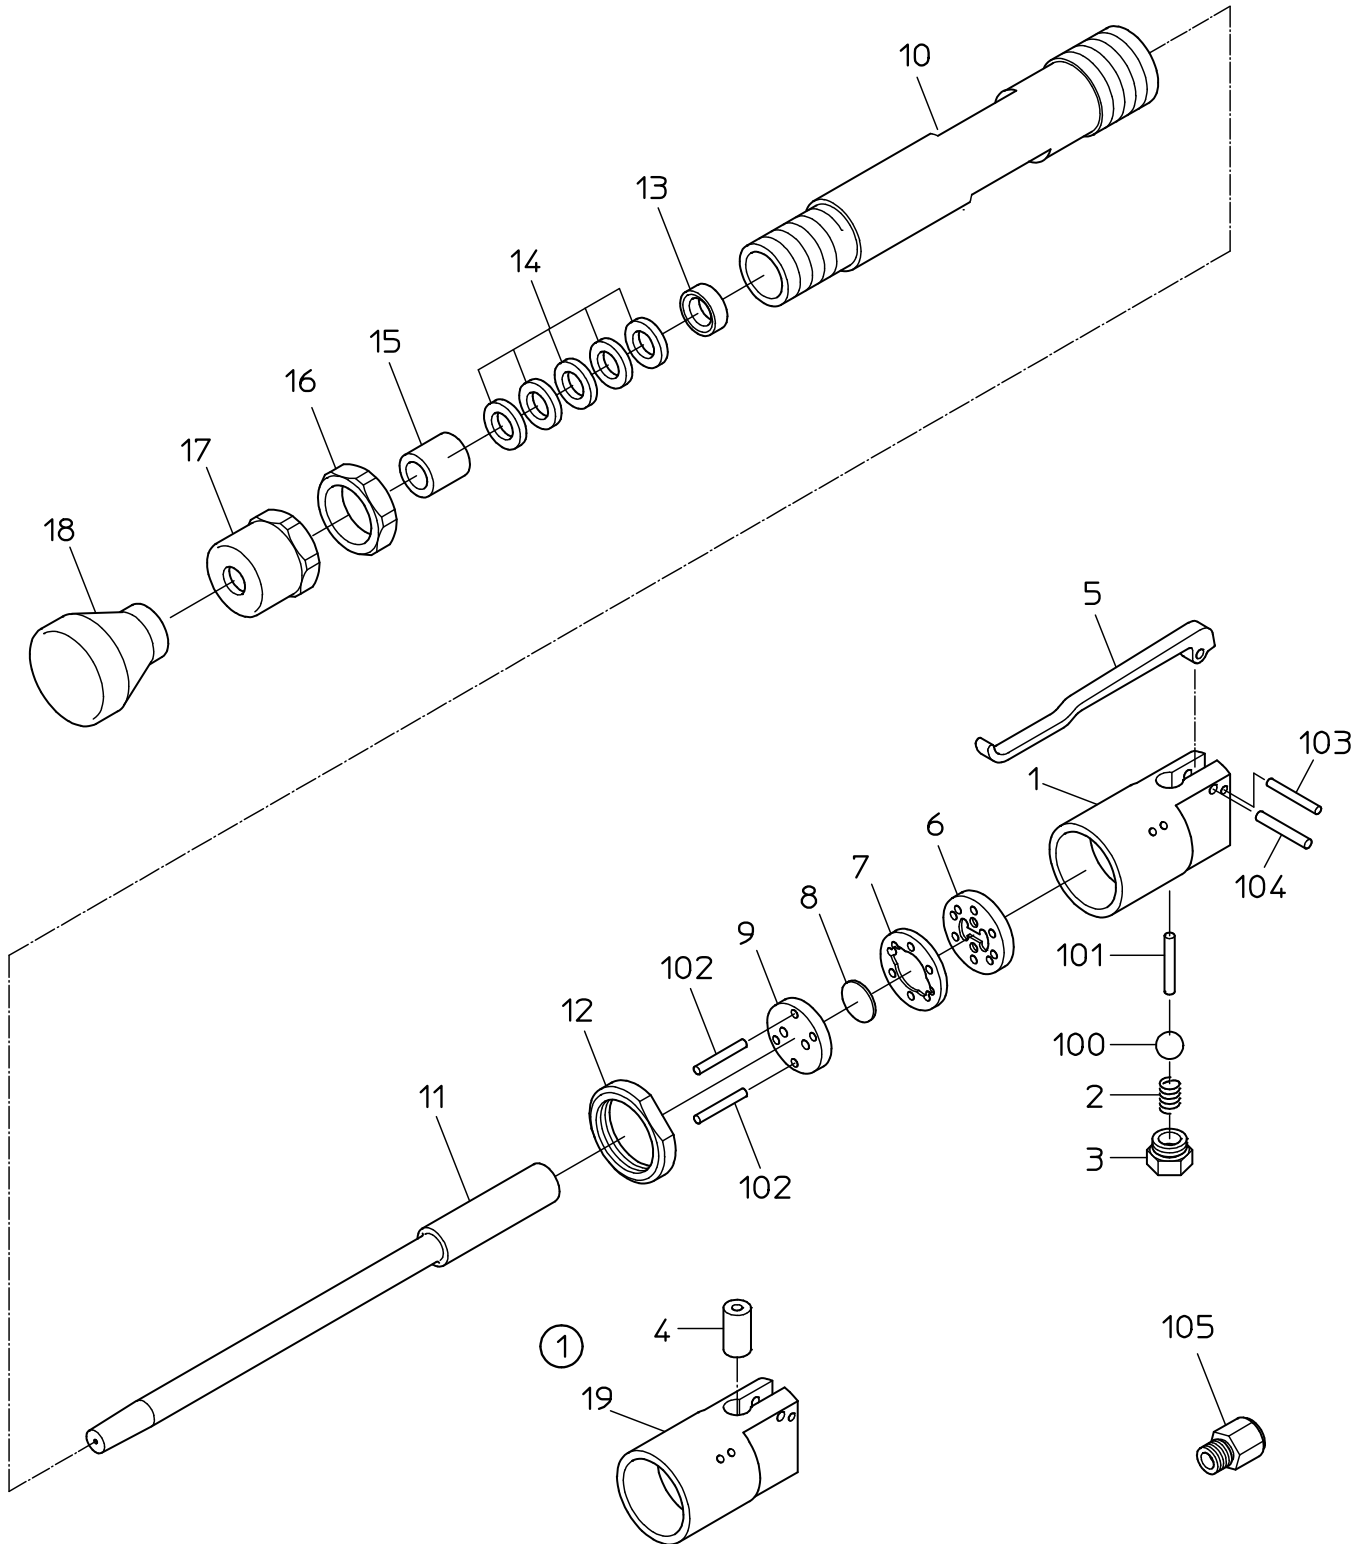

# PARTS LIST

## B-00A(R)

603994

NIPPON PNEUMATIC MFG. CO., LTD.

# PARTS LIST

(1/1)

MODEL : **B-00A(R)**

603994

ITEM	PART NO.	PART NAME	Q' ty
1	Not available separately. Available only as HANDLE WB or HANDLE CP (P/No. 17514697 No. 17514498)	HANDLE	1
2	17511550	THROTTLE SPRING	1
3	17511640	THROTTLE PLUG	1
4	Not available separately. Available only as HANDLE WB or HANDLE CP (P/No. 17514697 No. 17514498)	THROTTLE BUSH	1
5	17511850	LEVER	1
6	17511490	VALVE SHEET	1
7	17511510	VALVE WASHER	1
8	17511500	VALVE	1
9	17511520	VALVE SHEET	1
10	17511420	CYLINDER	1
11	17511430	PISTON	1
12	17511470	LOCK NUT	1
13	17511400	GLAND WASHER	1
14	17511480	GLAND PACKING	5
15	17511390	GRAND BUSH	1
16	17511410	GRAND NUT	1
17	17511380	GLAND CAP	1
18	17511440	RUBBER BUTT	1
100	28205052	RUBBER BALL	1
101	28206130	PIN	1
102	28206066	PIN	2
103	28206091	PIN	1
104	25305530	SPRING PIN	1
105	24901022	NIPPLE STEAD	1
	ASSY LIST		
	17514498	HANDLE CP	
	1, 2, 3, 4, 5, 100, 101, 103, 104		
	17514538	VALVE CP	
	6, 7, 8, 9, 102		
	17514697	HANDLE WB	
	1, 4		