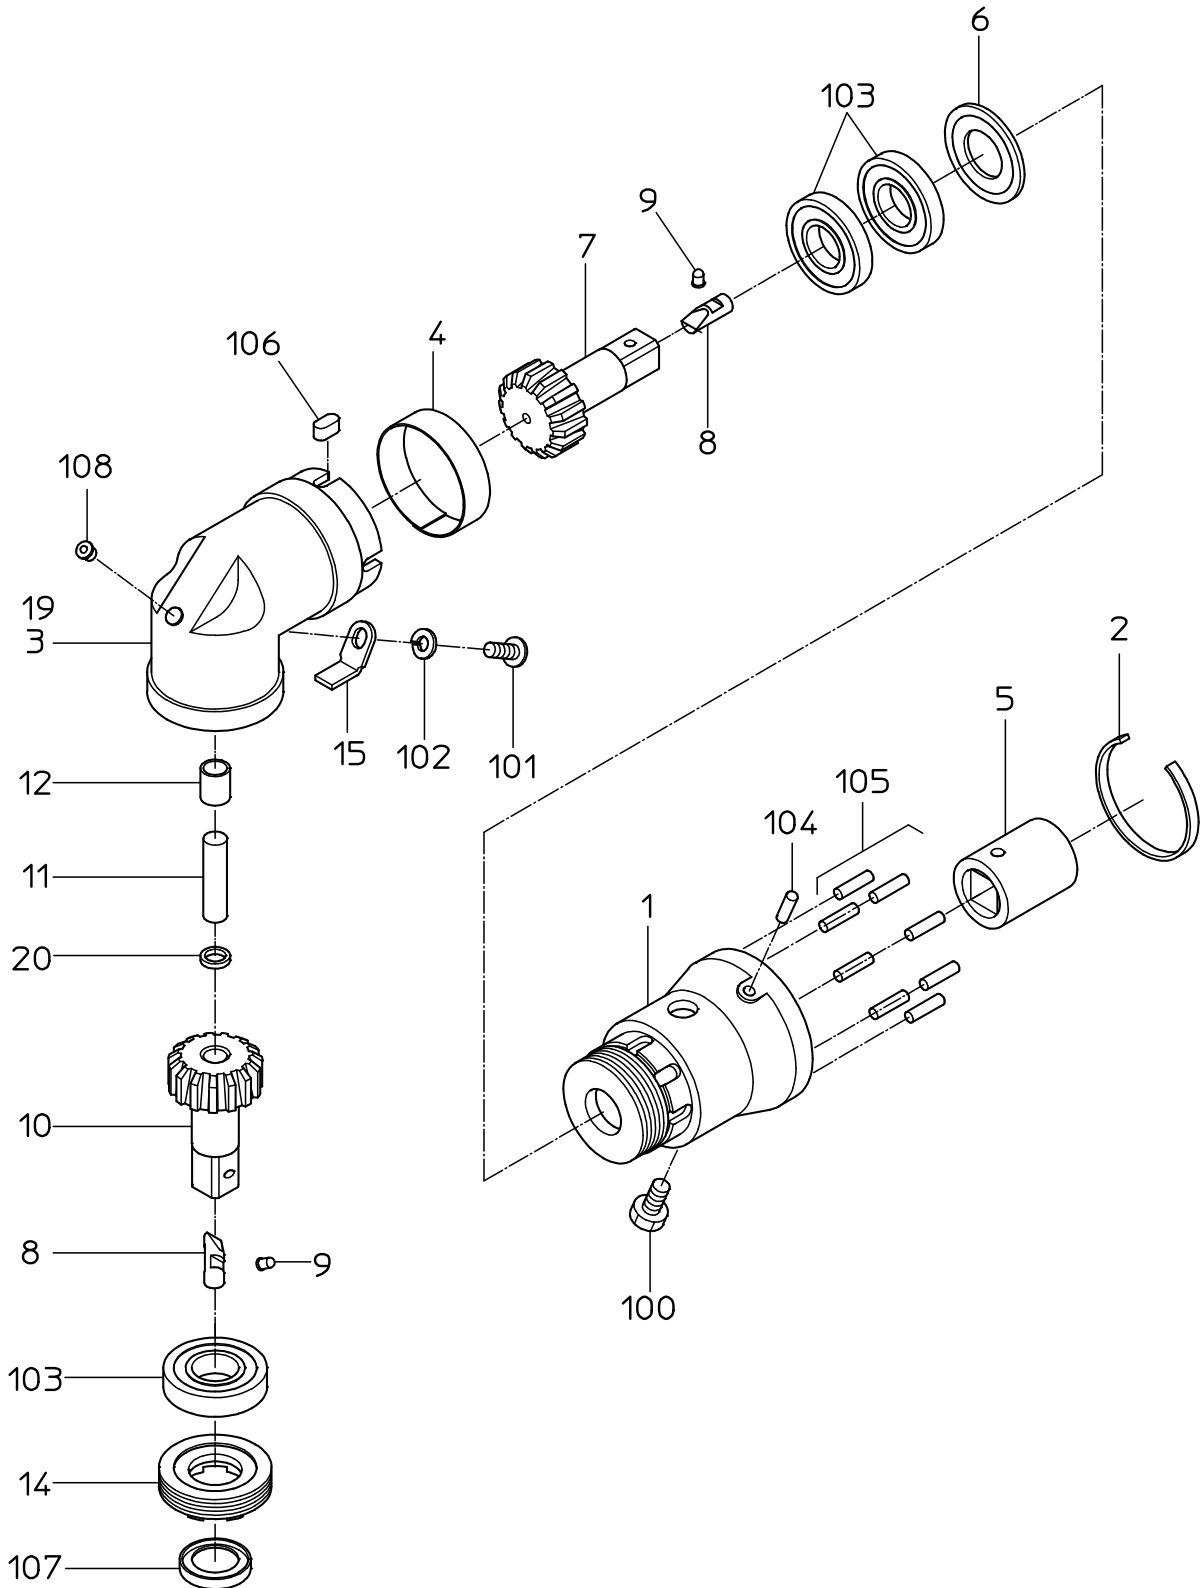

PARTS LIST

AT-40

620705

NIPPON PNEUMATIC MFG. CO., LTD.

PARTS LIST

MODEL :

AT-40

620705

ITEM	PART NO.	PART NAME	Q'ty
1	17201960	SUPPORTER	1
2	17201980	STOPPER RING	1
3	17201910	GEAR CASE	1
4	17201890	RETAINING RING	1
5	17201970	JOINT	1
6	17201950	BEARING WASHER	1
7	17201900	ACCEL GEAR	1
8	15204490	STOPPER	2
9	15204480	STOPPER PIN	2
10	17201940	SPINDLE GEAR	1
11	17201930	GEAR SPINDLE	1
12	17201920	GEAR CASE BUSH	1
14	17202000	LOCK NUT	1
15	17201990	NUT STOPPER	1
19		NAME PLATE	1
20	17202671	COLLAR	1
100	72206012	HEX. BOLT	1
101	25113160	C-R. PAN HEAD SCREW	1
102	76420105	SPRING WASHER	1
103	28201025	BALL BEARING	3
104	28208098	SPRING PIN	1
105	25305040	SPRING PIN	8
106	28209025	KEY	4
107	28302004	OIL SEAL	1
108	28699001	GREASE CUP	1
	Contents of CP		
	17202603	ACCEL GEAR CP	
	7, 8, 9		
	17202604	SPINDLE GEAR CP	
	8, 9, 10		
	17202649	GEAR CASE CP	
	3, 12, 108		