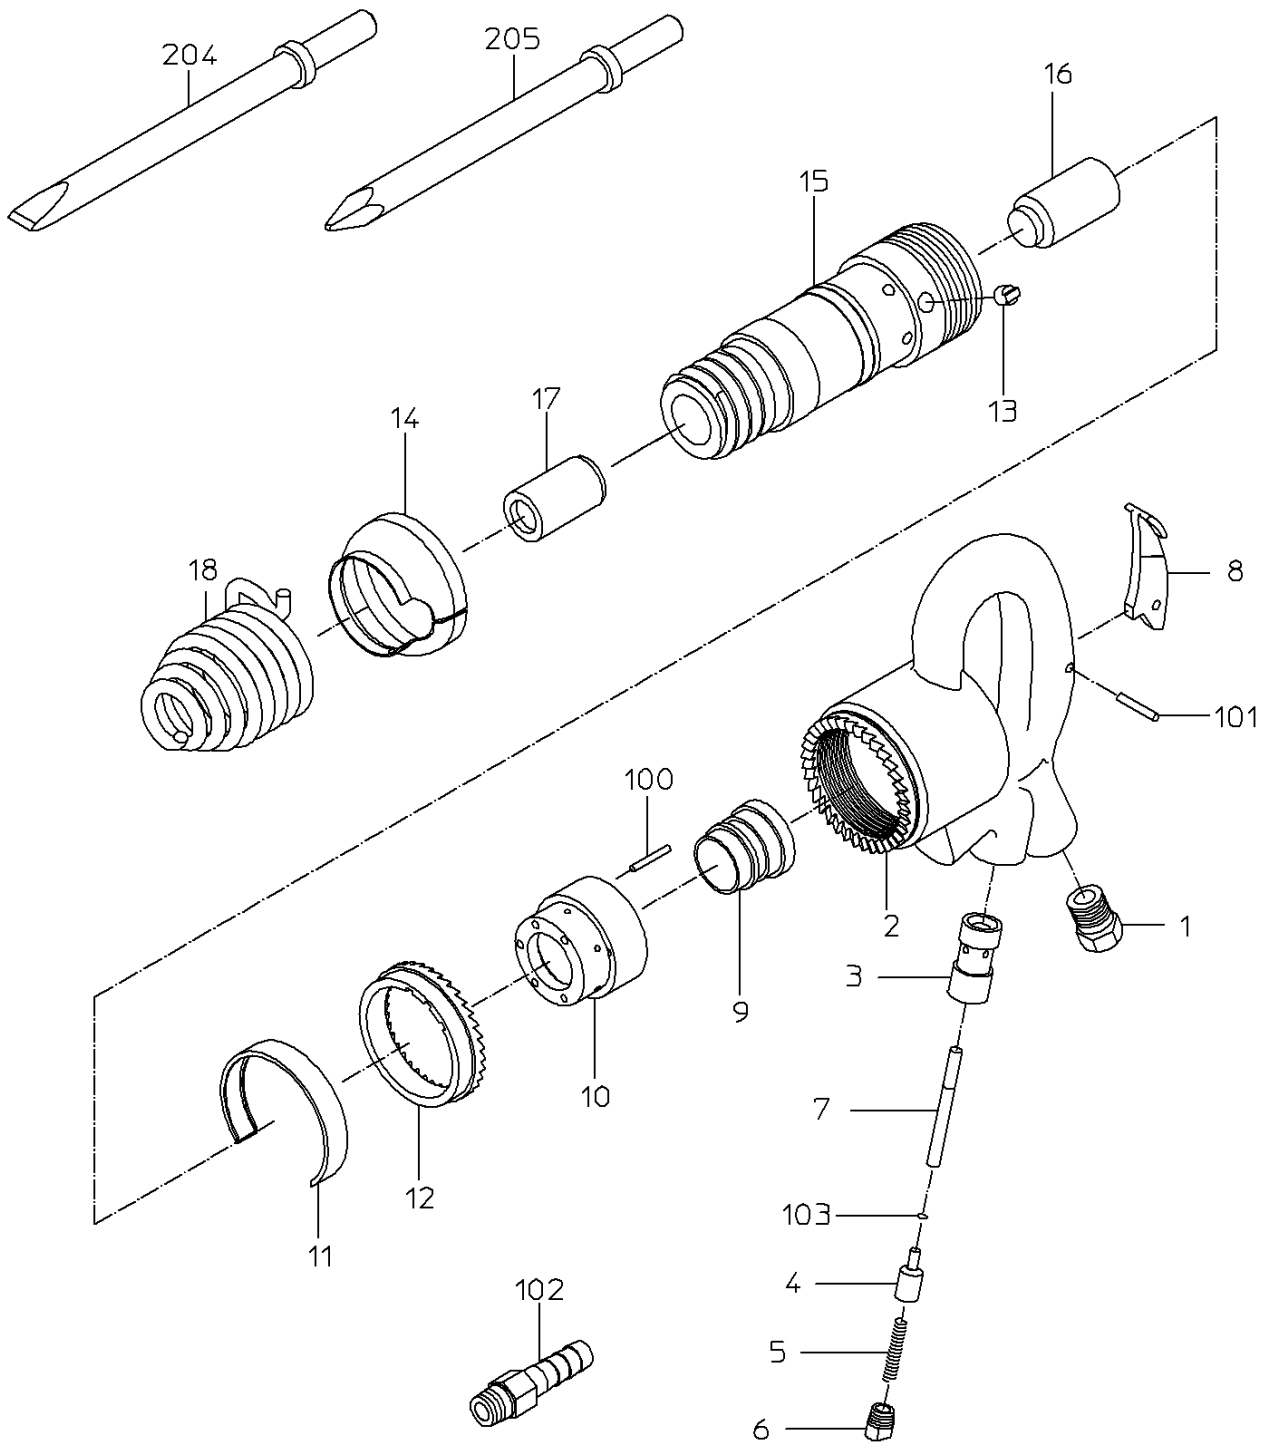

PARTS LIST

AA-75SP(R)

606050

NIPPON PNEUMATIC MFG. CO., LTD.

PARTS LIST

(1/1)

MODEL : **AA-75SP (R)**

606050

ITEM	PART NO.	PART NAME	Q'ty
1	17503470	INLET BUSHING	1
2	Not available separately. Available only as HANDLE WB or HANDLE CP (P/No. 17514956 No. 17514980)	HANDLE	1
3	Not available separately. Available only as HANDLE WB or HANDLE CP (P/No. 17514956 No. 17514980)	THROTTLE BUSH	1
4	17514949	THROTTLE VALVE	1
5	17501930	THROTTLE SPRING	1
6	17502010	THROTTLE PLUG	1
7	17502000	THROTTLE PIN	1
8	17502380	LEVER	1
9	17514748	VALVE	1
10	17502870	VALVE BOX	1
11	17502340	CLUTCH CAVER	1
12	17502330	CLUTCH	1
13	17504460	CLUTCH KEY	1
14	17502360	EXHAUST COVER	1
15	Not available separately. Available only as CYLINDER WB (P/No. 17514814)	CYLINDER	1
16	17502180	PISTON	1
17	Not available separately. Available only as CYLINDER WB (P/No. 17514814)	SHANK BUSHING	1
18	17502160	CHISEL SPRING	1
100	28206068	PIN	1
101	28207144	ROLLER PIN	1
103	61100050	O RING	1
	Option		
204	17501870	FLAT CHISEL (R)	
205	17501880	DEMOLITION POINT CHISEL	
	ASSY LIST		
	17514814	CYLINDER WB	
	15, 17		
	17514956	HANDLE WB	
	2, 3		
	17514980	HANDLE CP	
	1, 2, 3, 4, 5, 6, 7, 8, 101, 103		
	17514986	THROTTLE VALVE WR	
	4, 103		
	17514749	VALVE CP	
	9, 10, 100		