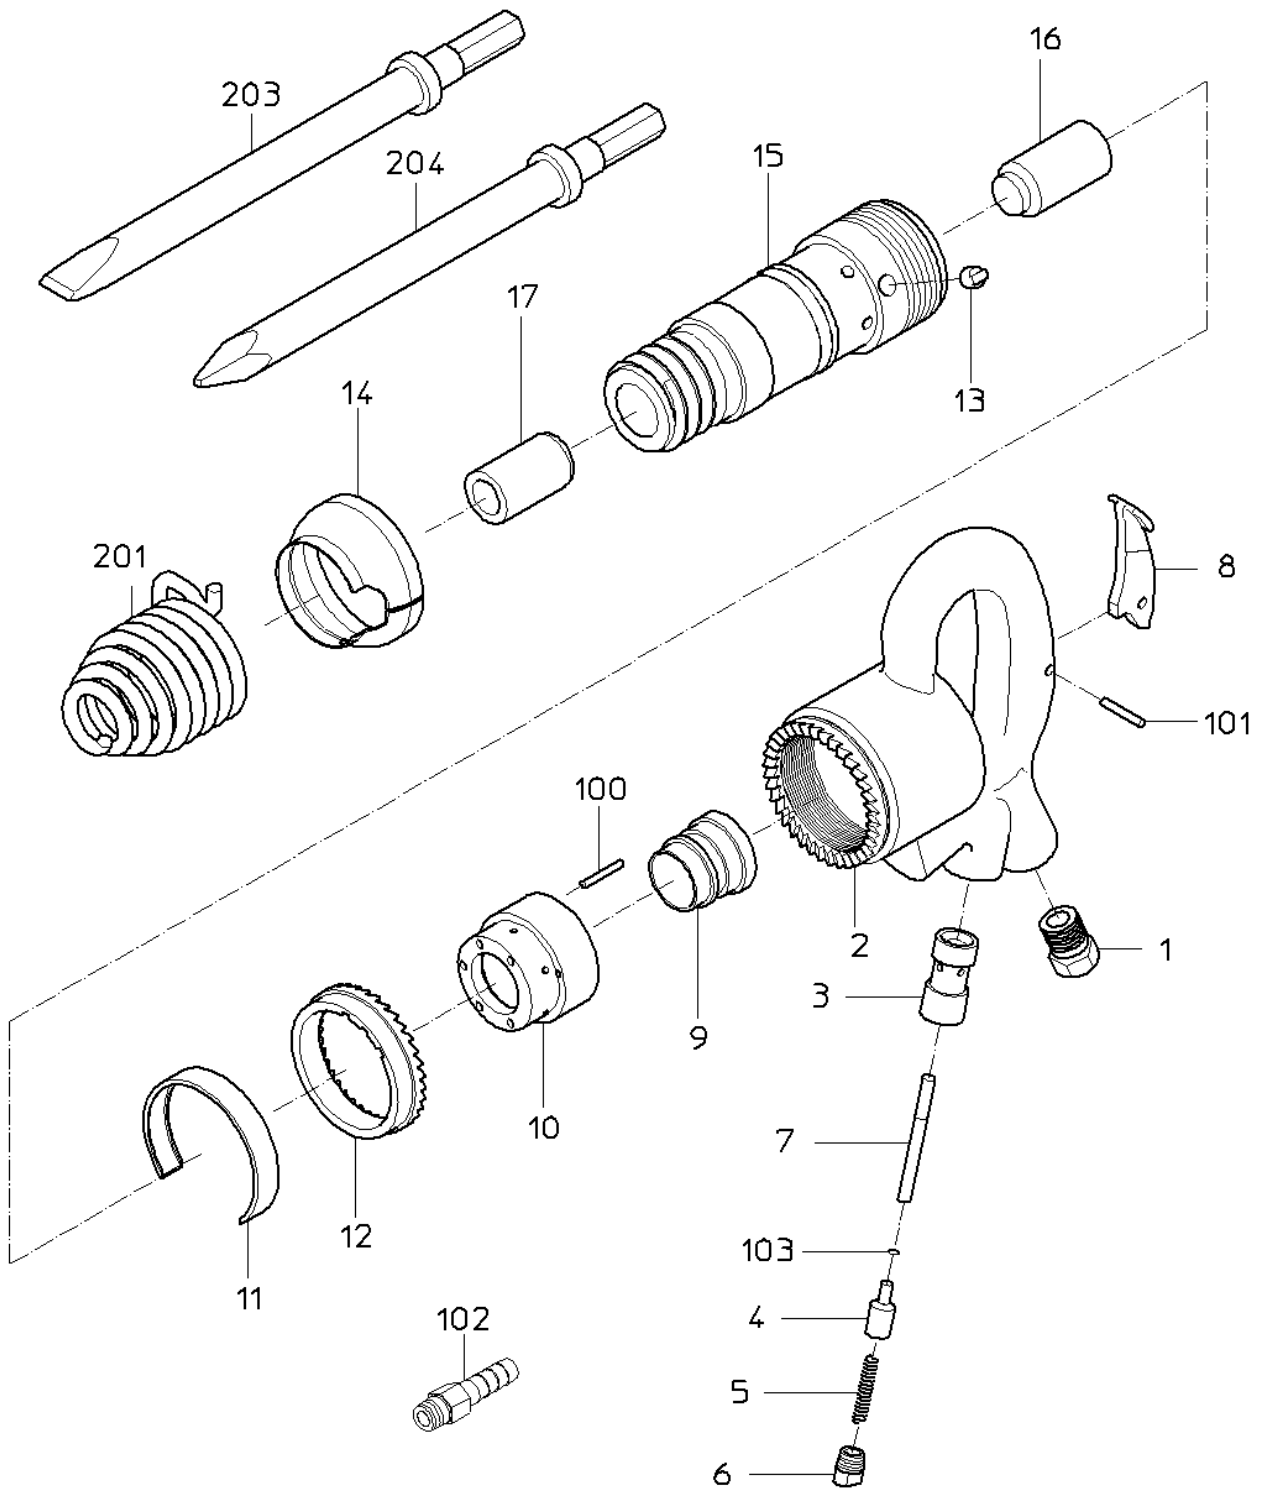

PARTS LIST

AA-75SP(H)

606060

NIPPON PNEUMATIC MFG. CO., LTD.

PARTS LIST

(1/1)

MODEL : **AA-75SP (H)**

606060

ITEM	PART NO.	PART NAME	Q'ty
1	17503470	INLET BUSHING	1
2	Not available separately. Available only as HANDLE WB or HANDLE CP (P/No. 17514956 No. 17514980)	HANDLE	1
3	Not available separately. Available only as HANDLE WB or HANDLE CP (P/No. 17514956 No. 17514980)	THROTTLE BUSH	1
4	17514949	THROTTLE VALVE	1
5	17501930	THROTTLE SPRING	1
6	17502010	THROTTLE PLUG	1
7	17502000	THROTTLE PIN	1
8	17502380	LEVER	1
9	17514748	VALVE	1
10	17502870	VALVE BOX	1
11	17502340	CLUTCH CAVER	1
12	17502330	CLUTCH	1
13	17504460	CLUTCH KEY	1
14	17502360	EXHAUST COVER	1
15	Not available separately. Available only as CYLINDER WB (P/No. 17514815)	CYLINDER	1
16	17502180	PISTON	1
17	Not available separately. Available only as CYLINDER WB (P/No. 17514815)	SHANK BUSHING	1
100	28206068	PIN	1
101	28207144	ROLLER PIN	1
103	61100050	O RING	1
201	17502160	CHISEL SPRING	1
	Option		
203	17501910	FLAT CHISEL (H)	0
204	17501920	DEMOLITION POINT CHISEL	0
	ASSY LIST		
	17514815	CYLINDER WB	
	15, 17		
	17514956	HANDLE WB	
	2, 3		
	17514980	HANDLE CP	
	1, 2, 3, 4, 5, 6, 7, 8, 101, 103		
	17514986	THROTTLE VALVE WR	
	4, 103		
	17514749	VALVE CP	
	9, 10, 100		