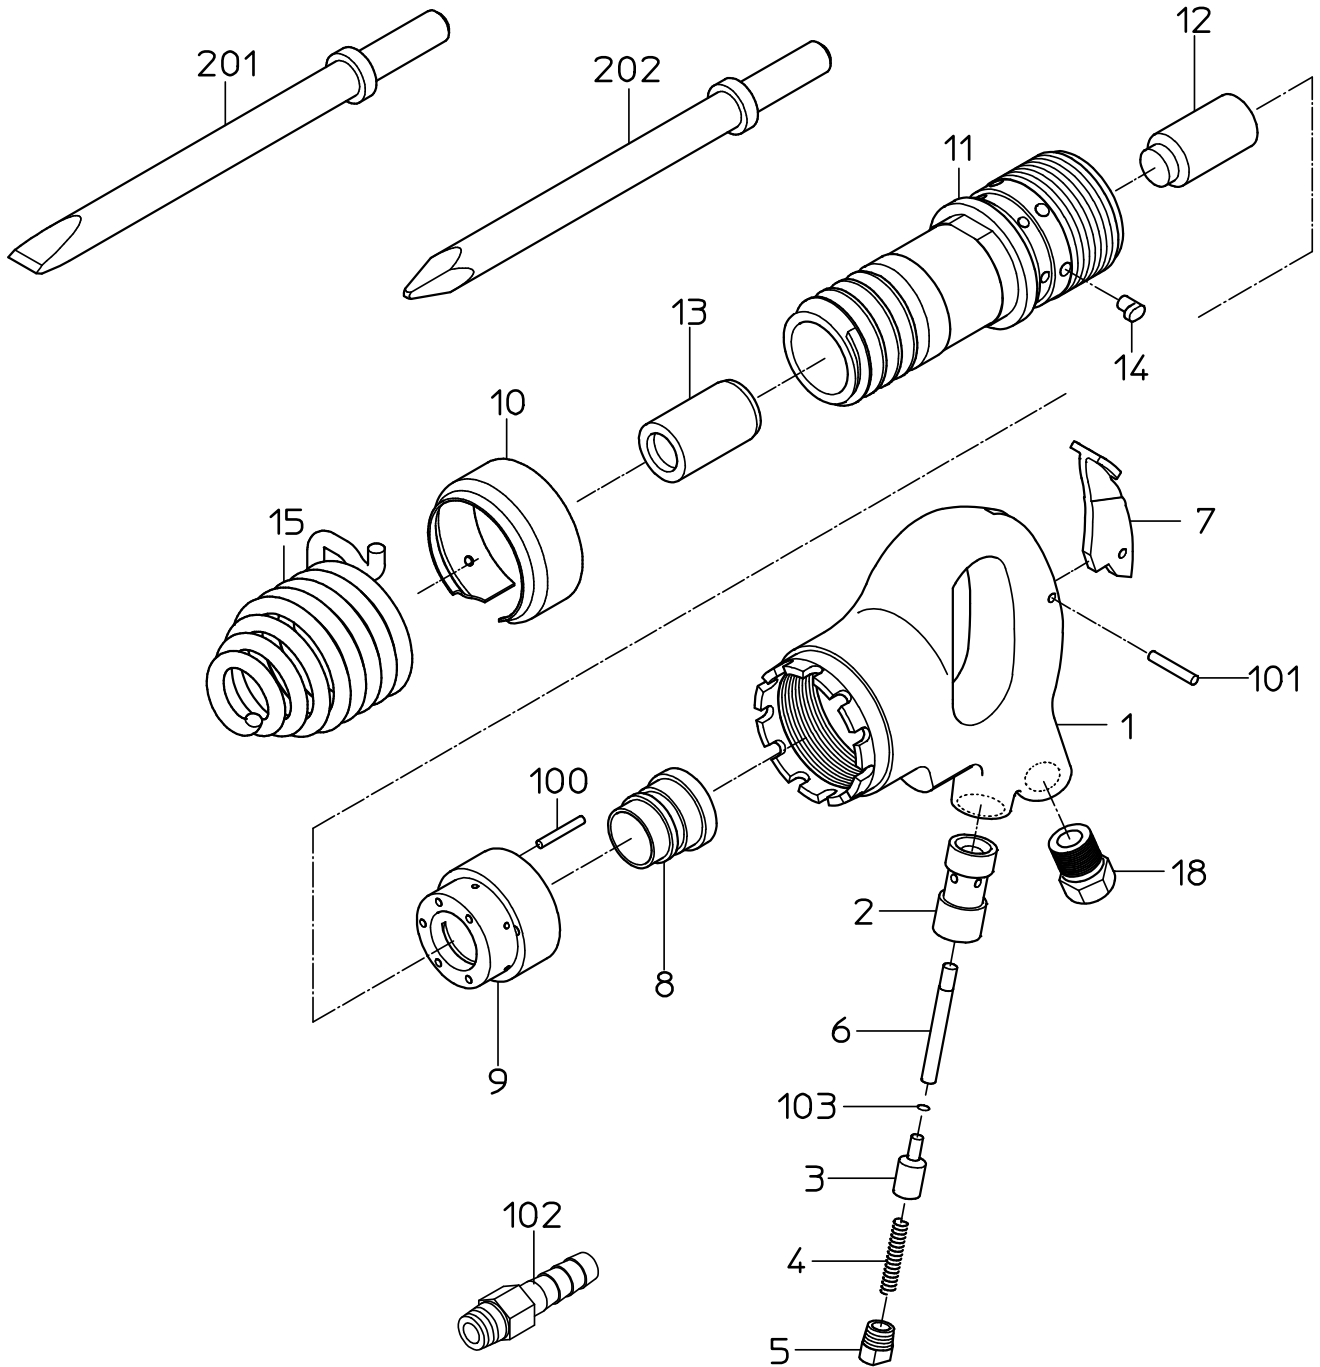

PARTS LIST

AA-3SP(R)

606002

NIPPON PNEUMATIC MFG. CO., LTD.

PARTS LIST

(1/1)

MODEL : **AA-3SP (R)**

606002

ITEM	PART NO.	PART NAME	Q' ty
1	Not available separately. Available only as HANDLE WB or HANDLE CP (P/No. 17514783 No. 17514979)	HANDLE	1
2	Not available separately. Available only as HANDLE WB or HANDLE CP (P/No. 17514783 No. 17514979)	THROTTLE BUSH	1
3	17514949	THROTTLE VALVE	1
4	17501930	THROTTLE SPRING	1
5	17502010	THROTTLE PLUG	1
6	17514965	THROTTLE PIN	1
7	17514742	LEVER	1
8	17514748	VALVE	1
9	17502870	VALVE BOX	1
10	17501970	EXHAUST COVER	1
11	Not available separately. Available only as CYLINDER WB (P/No. 17514825)	CYLINDER	1
12	17502180	PISTON	1
13	Not available separately. Available only as CYLINDER WB (P/No. 17514825)	SHANK BUSHING	1
14	17502060	STOPPER PIN	1
15	17502160	CHISEL SPRING	1
18	17503470	INLET BUSHING	1
100	28206068	PIN	1
101	28207108	ROLLER PIN	1
103	61100050	O RING	1
	Option		
201	17501870	FLAT CHISEL (R)	0
202	17501880	DEMOLITION POINT CHISEL	0
	ASSY PARTS		
	17514783	HANDLE WB	
	1, 2		
	17514825	CYLINDER WB	
	11, 13		
	17514979	HANDLE CP	
	1, 2, 3, 4, 5, 6, 7, 18, 101		
	17514749	VALVE CP	
	8, 9, 100		
	17514986	THROTTLE VALVE WR	
	3, 103		