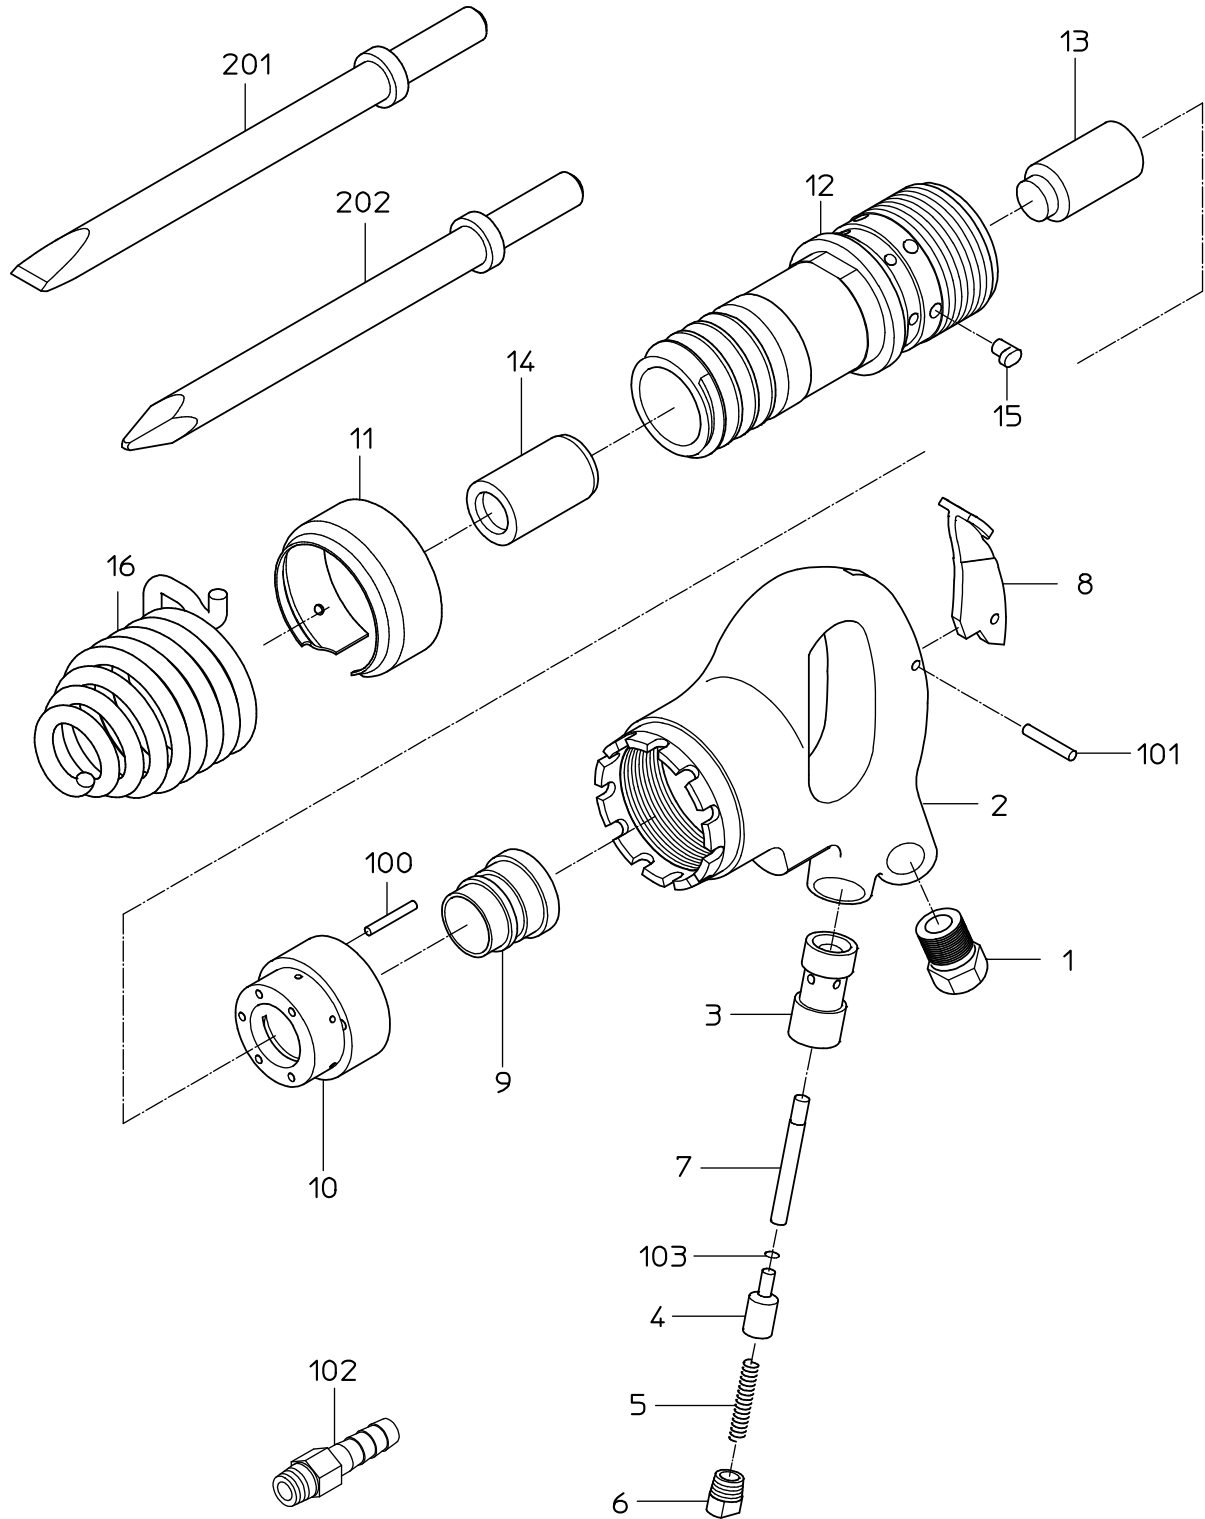

PARTS LIST

AA-2SP(R)

605981

NIPPON PNEUMATIC MFG. CO., LTD.

PARTS LIST

(1/1)

MODEL : **AA-2SP (R)**

605981

ITEM	PART NO.	PART NAME	Q' ty
1	17503470	INLET BUSHING	1
2	Not available separately. Available only as HANDLE WB or HANDLE CP (P/No. 17514783 No. 17514979)	HANDLE	1
3	Not available separately. Available only as HANDLE WB or HANDLE CP (P/No. 17514783 No. 17514979)	THROTTLE BUSH	1
4	17514949	THROTTLE VALVE	1
5	17501930	THROTTLE SPRING	1
6	17502010	THROTTLE PLUG	1
7	17514965	THROTTLE PIN	1
8	17514742	LEVER	1
9	17514748	VALVE	1
10	17502870	VALVE BOX	1
11	17501970	EXHAUST COVER	1
12	Not available separately. Available only as CYLINDER WB (P/No. 17514823)	CYLINDER	1
13	17501960	PISTON	1
14	Not available separately. Available only as CYLINDER WB (P/No. 17514823)	SHANK BUSHING	1
15	17502060	STOPPER PIN	1
16	17502160	CHISEL SPRING	1
100	28206068	PIN	1
101	28207108	ROLLER PIN	1
103	61100050	O RING	1
	Option		
201	17501870	FLAT CHISEL (R)	1
202	17501880	DEMOLITION POINT CHISEL	1
	Contents of CP		
	17514783	HANDLE WB	
	2, 3		
	17514823	CYLINDER WB	
	12, 14		
	17514979	HANDLE CP	
	1, 2, 3, 4, 5, 6, 7, 8, 101, 103		
	17514749	VALVE CP	
	9, 10, 100		
	17514986	THROTTLE VALVE WR	
	4, 103		