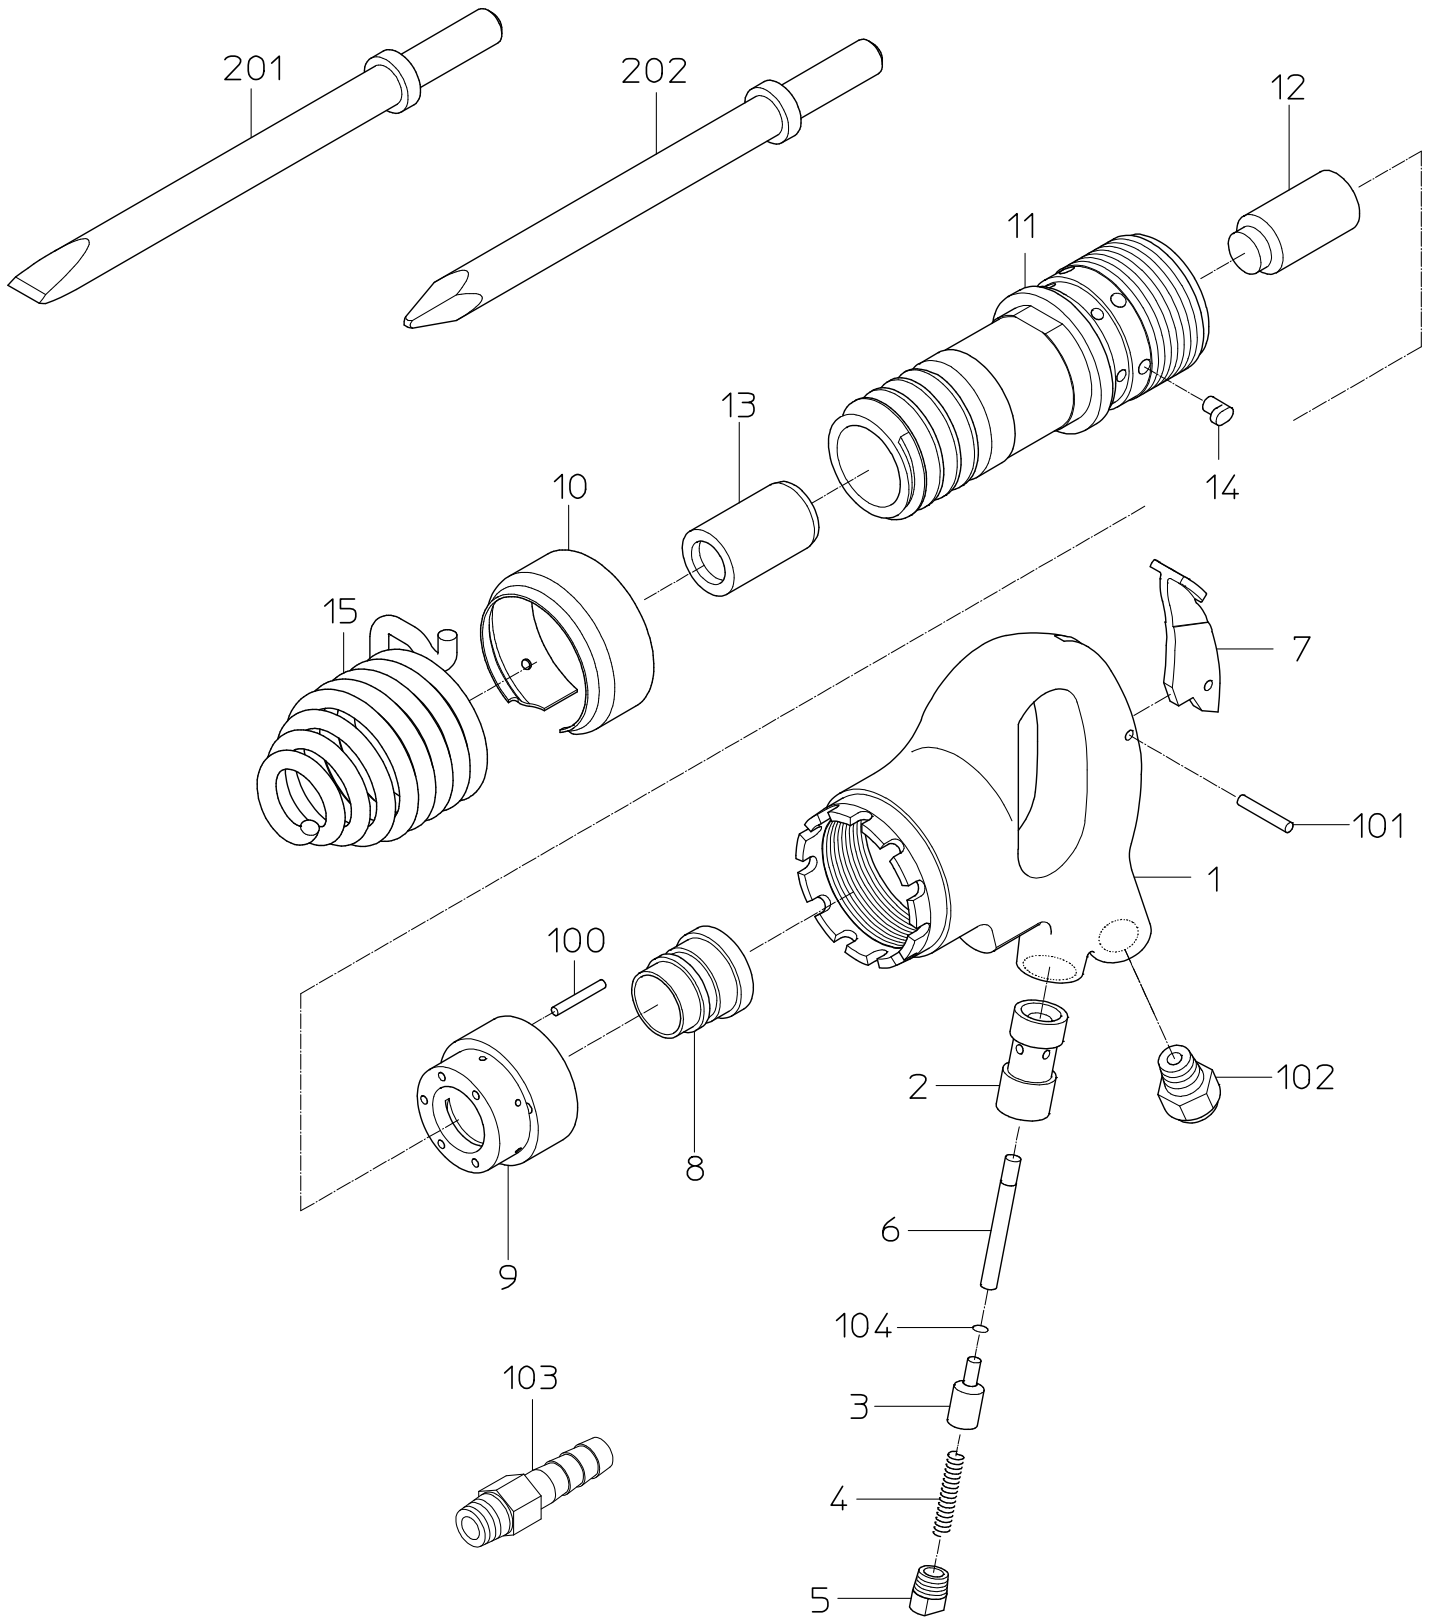

PARTS LIST

AA-1ASP(R)

605962

NIPPON PNEUMATIC MFG. CO., LTD.

PARTS LIST

(1/1)

MODEL : **AA-1ASP (R)**

605962

ITEM	PART NO.	PART NAME	Q' ty
1	Not available separately. Available only as HANDLE WB or HANDLE CP (P/No. 17514794 No. 17514977)	HANDLE	1
2	Not available separately. Available only as HANDLE WB or HANDLE CP (P/No. 17514794 No. 17514977)	THRITTLE BUSH	1
3	17514949	THROTTLE VALVE	1
4	17501930	THROTTLE SPRING	1
5	17502010	THROTTLE PLUG	1
6	17501500	THROTTLE PIN	1
7	17514745	LEVER	1
8	17514753	VALVE	1
9	17501542	VALVE BOX	1
10	17501490	EXHAUST COVER	1
11	Not available separately. Available only as CYLINDER WB (P/No. 17514821)	CYLINDER	1
12	17501480	PISTON	1
13	Not available separately. Available only as CYLINDER WB (P/No. 17514821)	SHANK BUSHING	1
14	17501700	STOPPER PIN	1
15	17502160	CHISEL SPRING	1
100	28206068	PIN	1
101	28207105	ROLLER PIN	1
102	24901031	NIPPLE STEAD	1
104	61100050	O RING	1
201	17501870	FLAT CHISEL (R)	0
202	17501880	DEMOLITION POINT CHISEL	0
	ASSY LIST		
	17514821	CYLINDER WB	
	11, 13		
	17514794	HANDLE WB	
	1, 2		
	17514977	HANDLE CP	
	1, 2, 3, 4, 5, 6, 7, 101, 102		
	17514755	VALVE CP	
	8, 9, 100		
	17514986	THROTTLE VALVE WR	
	3, 104		