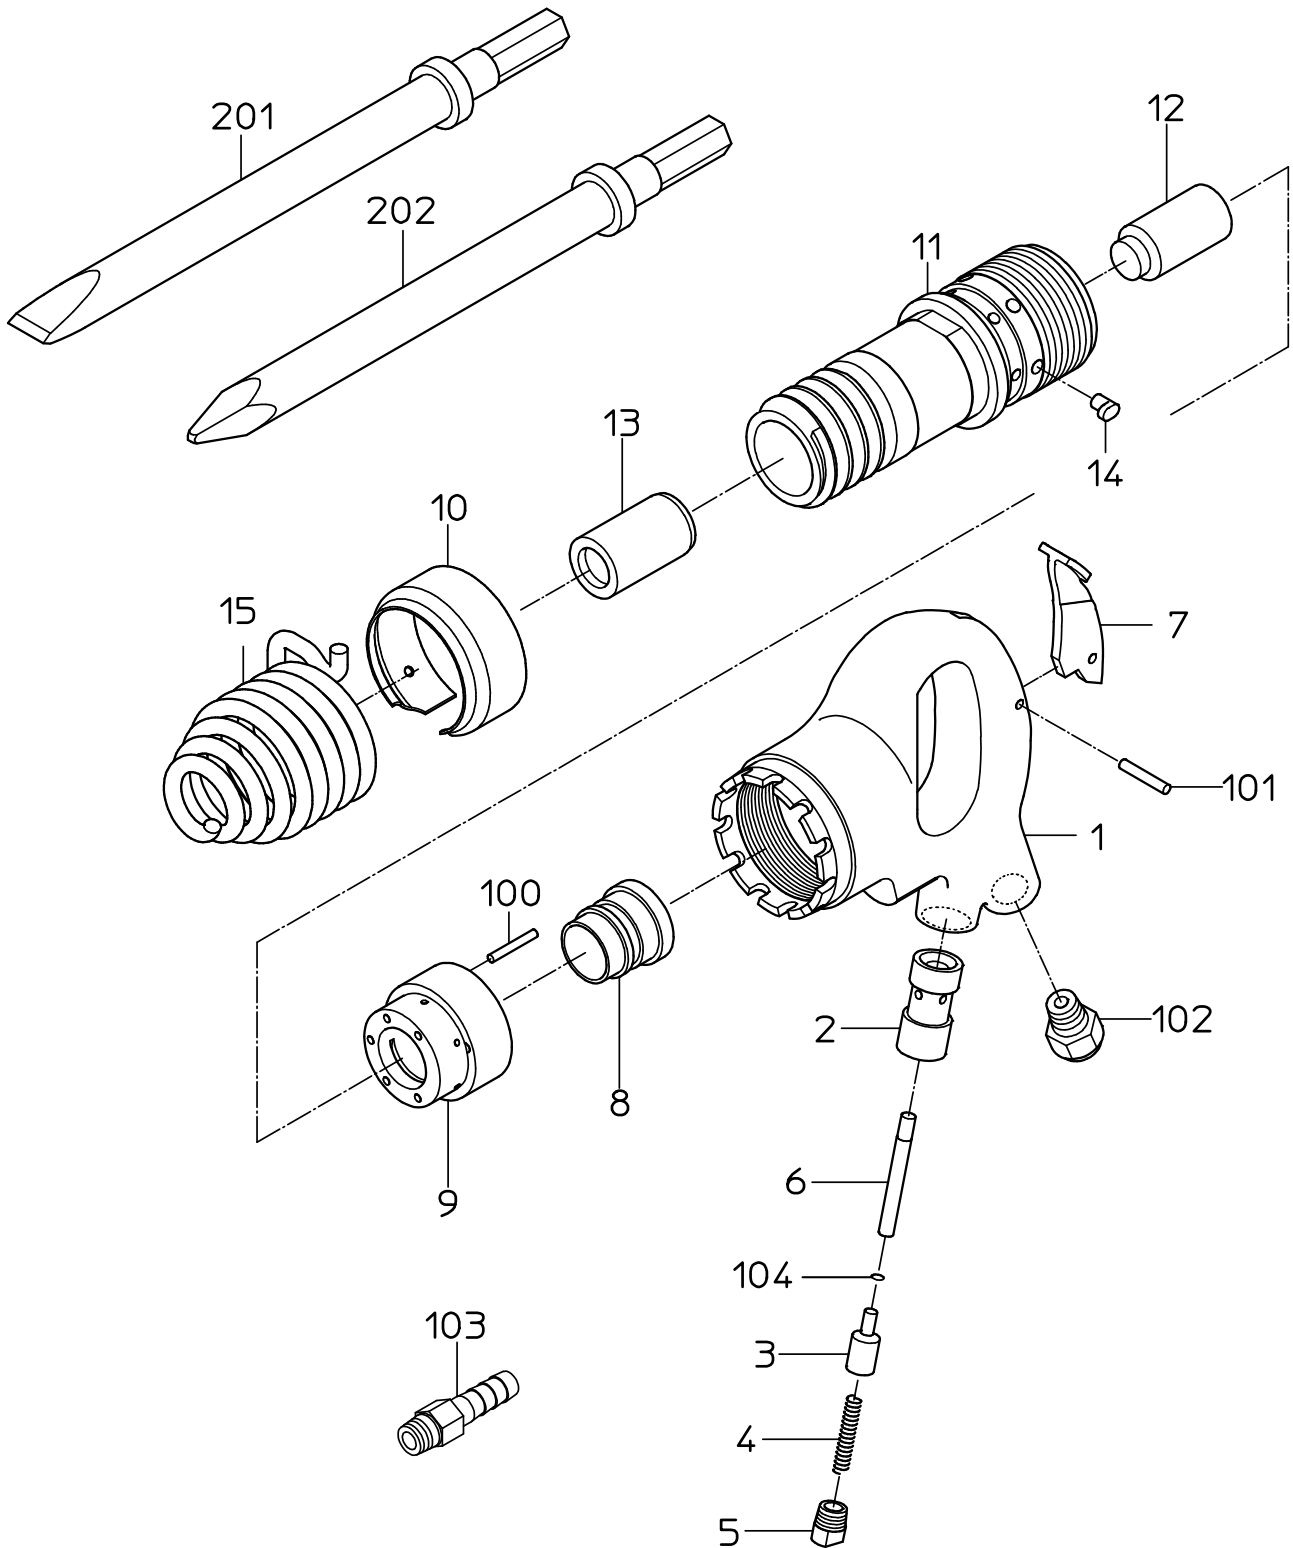

PARTS LIST

AA-1ASP(H)

605972

NIPPON PNEUMATIC MFG. CO., LTD.

PARTS LIST

(1/1)

MODEL : **AA-1ASP (H)**

605972

ITEM	PART NO.	PART NAME	Q' ty
1	Not available separately. Available only as HANDLE WB or HANDLE CP (P/No. 17514794 No. 17514977)	HANDLE	1
2	Not available separately. Available only as HANDLE WB or HANDLE CP (P/No. 17514794 No. 17514977)	THROTTLE BUSH	1
3	17514949	THROTTLE VALVE	1
4	17501930	THROTTLE SPRING	1
5	17502010	THROTTLE PLUG	1
6	17501500	THROTTLE PIN	1
7	17514745	LEVER	1
8	17514753	VALVE	1
9	17501542	VALVE BOX	1
10	17501490	EXHAUST COVER	1
11	Not available separately. Available only as CYLINDER WB (P/No. 17514822)	CYLINDER	1
12	17501480	PISTON	1
13	Not available separately. Available only as CYLINDER WB (P/No. 17514822)	SHANK BUSHING	1
14	17501700	STOPPER PIN	1
15	17502160	CHISEL SPRING	1
100	28206068	PIN	1
101	28207105	ROLLER PIN	1
102	24901031	NIPPLE STEAD	1
104	61100050	O RING	1
	Option		
201	17501910	FLAT CHISEL (H)	
202	17501920	DEMOLITION POINT CHISEL	
	ASSY LIST		
	17514822	CYLINDER WB	
	11, 13		
	17514794	HANDLE WB	
	1, 2		
	17514977	HANDLE CP	
	1, 2, 3, 4, 5, 6, 7, 101, 102		
	17514755	VALVE CP	
	8, 9, 100		
	17514986	THROTTLE VALVE WR	
	3, 104