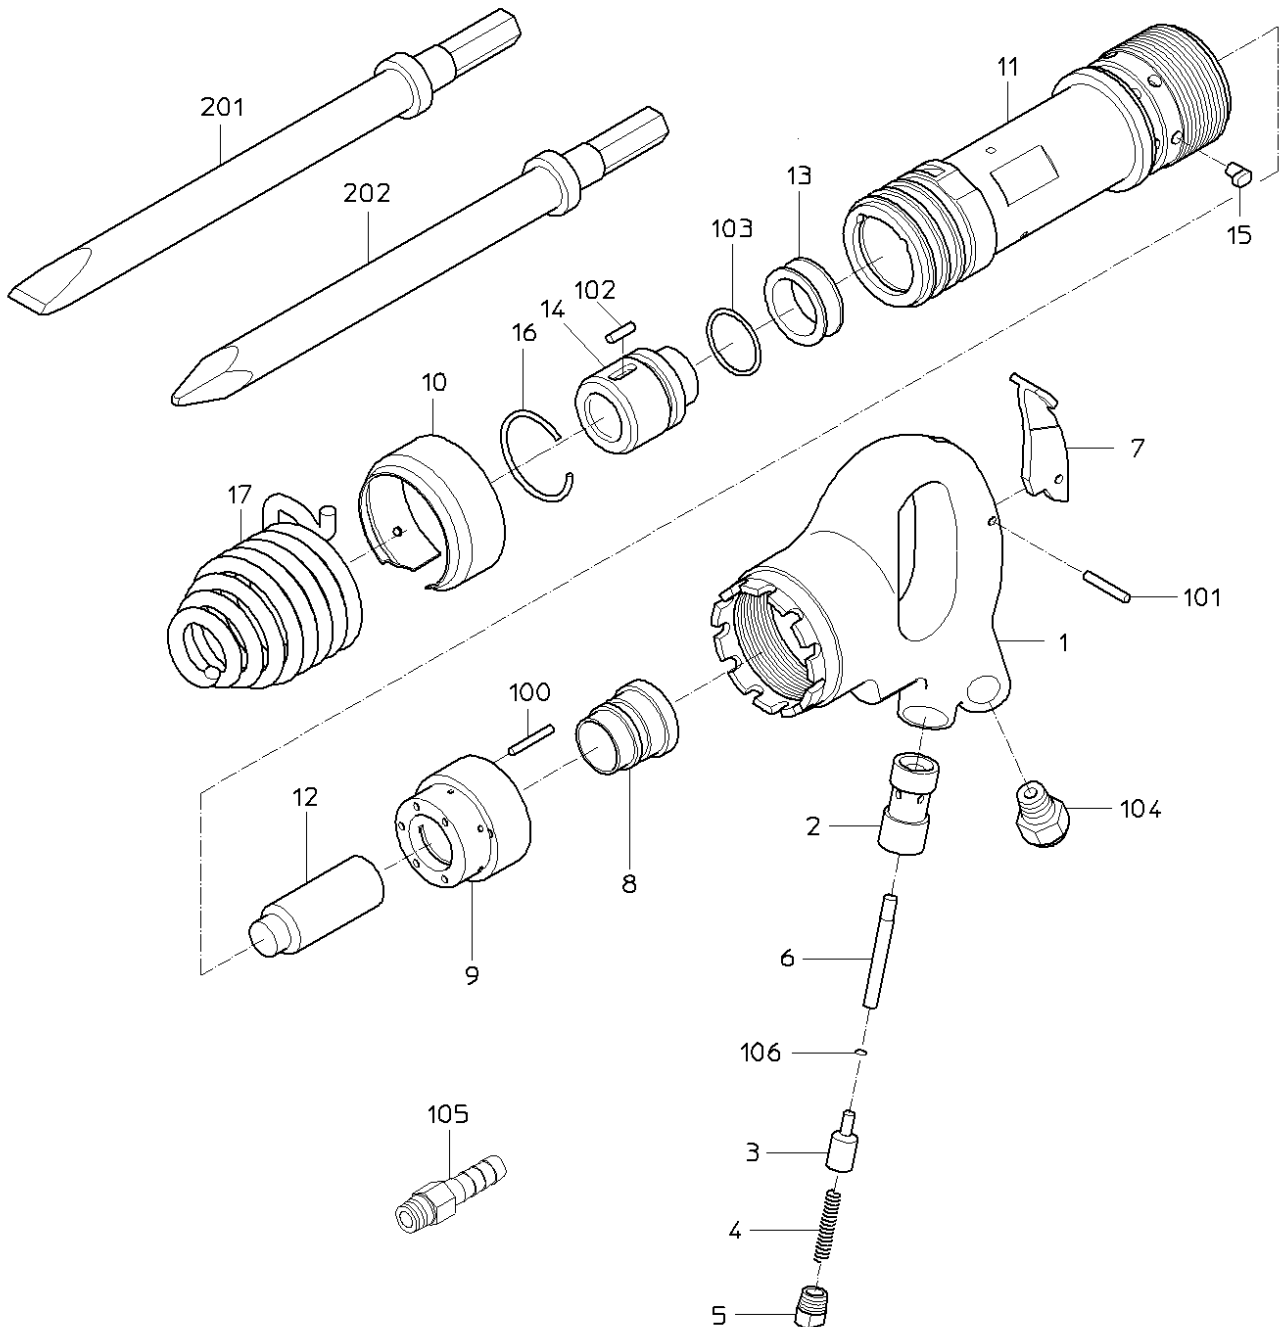

PARTS LIST

AA-15XSP(H)

606040

NIPPON PNEUMATIC MFG. CO., LTD.

PARTS LIST

(1/1)

MODEL : **AA-15XSP (H)**

606040

ITEM	PART NO.	PART NAME	Q' ty
1	Not available separately. Available only as HANDLE WB or HANDLE CP (P/No.17514791 No.17514784)	HANDLE	1
2	Not available separately. Available only as HANDLE WB or HANDLE CP (P/No.17514791 No.17514784)	THROTTLE BUSH	1
3	17514949	THROTTLE VALVE	1
4	17501930	THROTTLE SPRING	1
5	17502010	THROTTLE PLUG	1
6	17501500	THROTTLE PIN	1
7	17514745	LEVER	1
8	17514753	VALVE	1
9	17501542	VALVE BOX	1
10	17501490	EXHAUST COVER	1
11	17502390	CYLINDER	1
12	17502400	PISTON	1
13	17502450	CUSHION SHEAT	1
14	17502700	SHANK BUSHING	1
15	17501700	STOPPER PIN	1
16	17502580	STOPPER RING	1
17	17502741	CHISEL SPRING	1
100	28206068	PIN	1
101	28207105	ROLLER PIN	1
102	28206122	PIN	1
103	25411370	O RING	1
104	24901031	NIPPLE STEAD	1
106	61100050	O RING	1
201	17501910	FLAT CHISEL (H)	0
202	17501920	DEMOLITION POINT CHISEL	0
	ASSY LIST		
	17514794	HANDLE WB	
	1, 2		
	17514977	HANDLE CP	
	1, 2, 3, 4, 5, 6, 7, 101, 104, 106		
	17514986	THROTTLE VALVE WR	
	3, 106		
	17514755	VALVE CP	
	8, 9, 100		