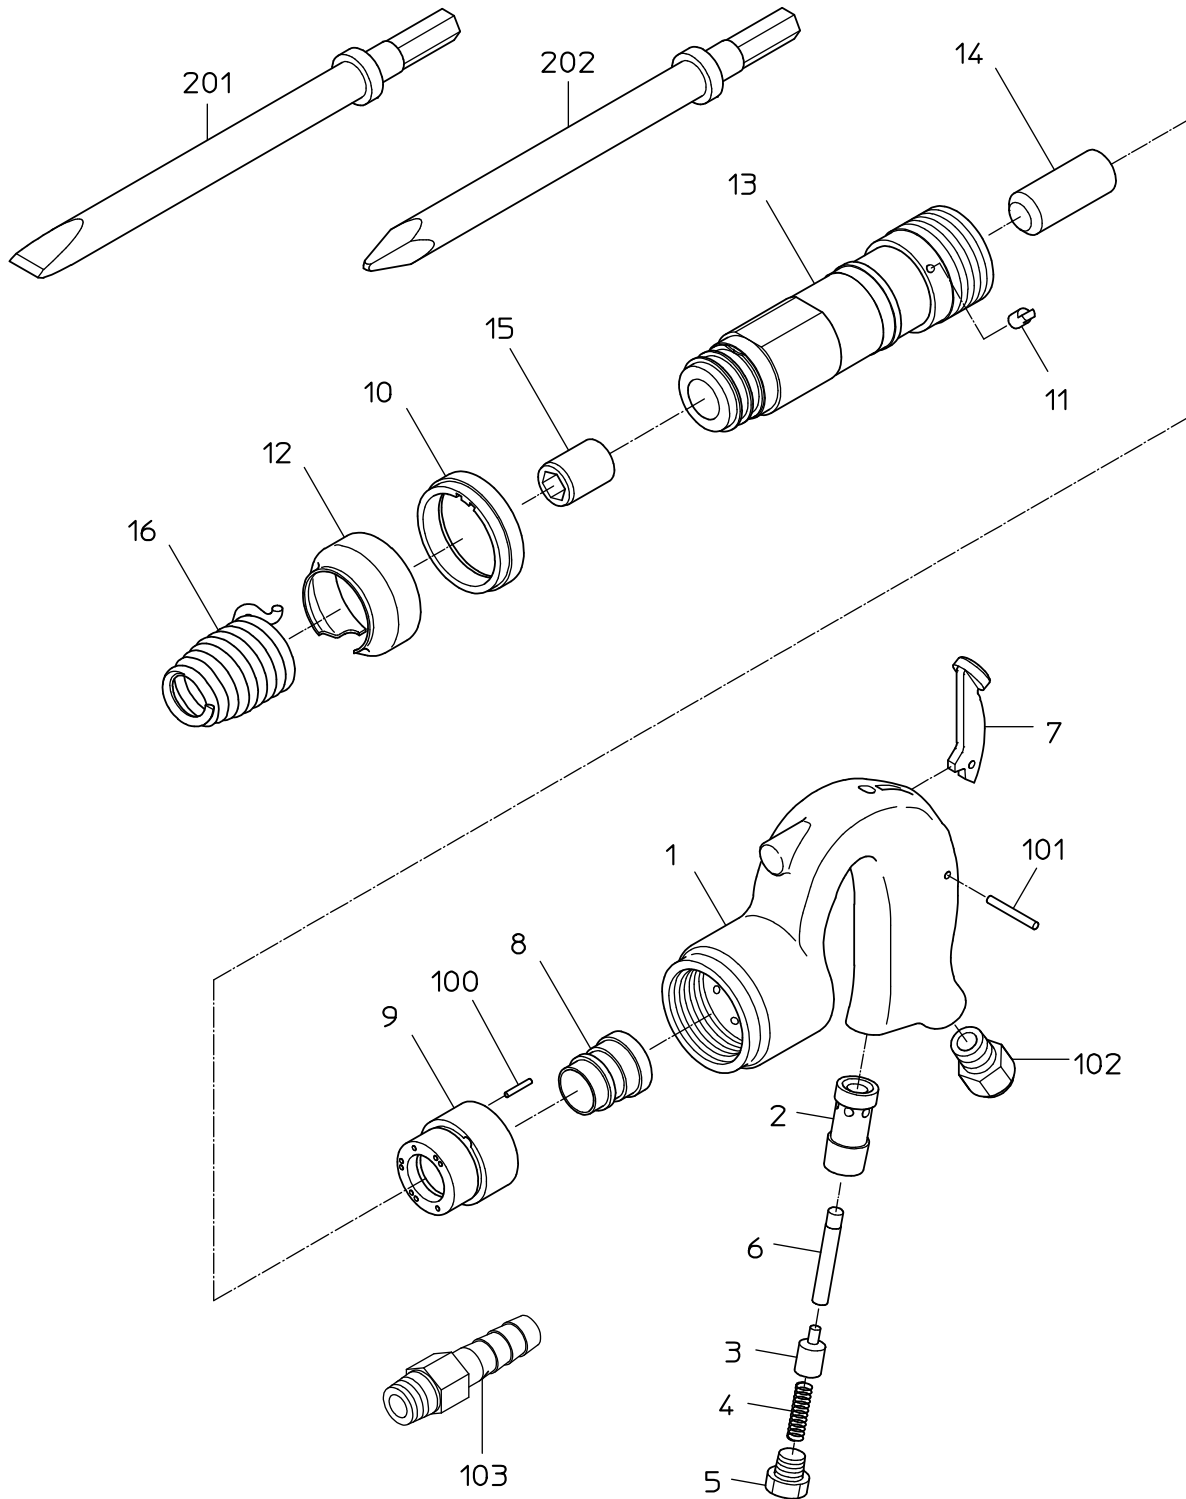

PARTS LIST

AA-0SP(H)

605668

NIPPON PNEUMATIC MFG. CO., LTD.

PARTS LIST

(1/1)

MODEL : **AA-OSP (H)**

605668

ITEM	PART NO.	PART NAME	Q' ty
1	Not available separately. Available only as HANDLE WB or HANDLE CP (P/No. 17514793 No. 17514939)	HANDLE	1
2	Not available separately. Available only as HANDLE WB or HANDLE CP (P/No. 17514793 No. 17514939)	THROTTLE BUSH	1
3	17501050	THROTTLE VALVE	1
4	17500970	THROTTLE SPRING	1
5	17501070	THROTTLE PLUG	1
6	17501060	THROTTLE PIN	1
7	17514744	LEVER	1
8	17514752	VALVE	1
9	17501111	VALVE BOX	1
10	17500980	CLUTCH	1
11	17500990	CLUTCH KEY	1
12	17501030	EXHAUST COVER	1
13	Not available separately. Available only as CYLINDER WB (P/No. 17514820)	CYLINDER	1
14	17501420	PISTON	1
15	Not available separately. Available only as CYLINDER WB (P/No. 17514820)	SHANK BUSHING	1
16	17501330	CHISEL SPRING	1
100	28206043	PIN	1
101	28207059	ROLLER PIN	1
102	24901072	NIPPLE STEAD	1
201	17501390	FLAT CHISEL (H)	0
202	17501400	DEMOLITION POINT CHISEL (H)	0
	ASSY LIST		
	17514754	VALVE CP	
	8, 9, 100		
	17514820	CYLINDER WB	
	13, 15		
	17514793	HANDLE WB	
	1, 2		
	17514939	HANDLE CP	
	1, 2, 3, 4, 5, 6, 7, 101, 102		