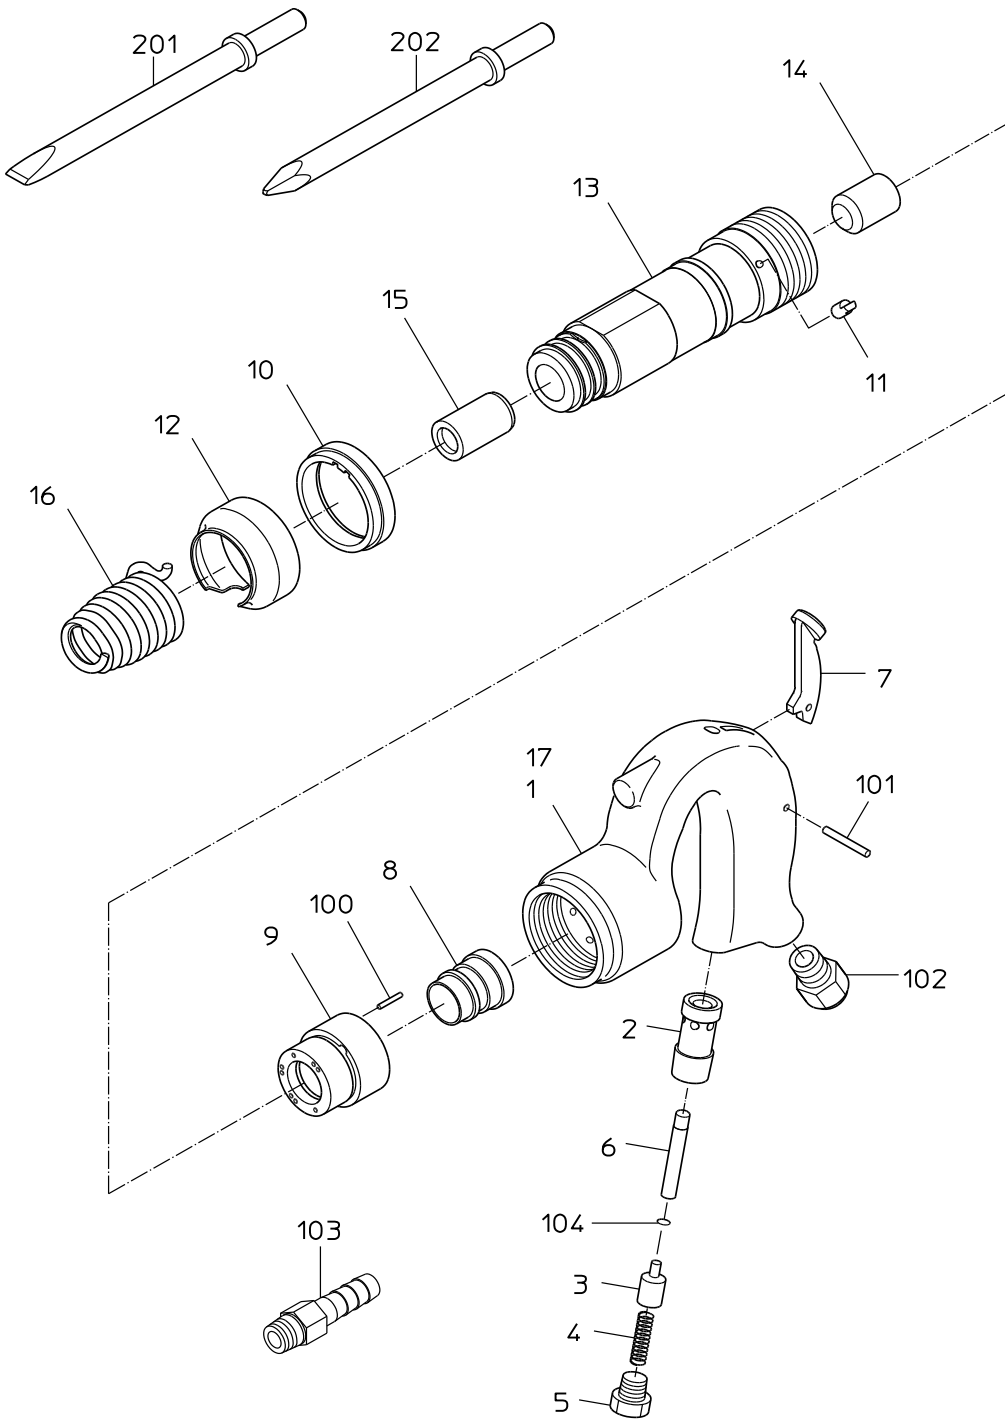

PARTS LIST

AA-00SP(R)

606286

MODEL : AA-00SP (R)

606286

ITEM	PART NO.		PART NAME	QTY	NOTE
1			HANDLE	1	Available as HANDLE WB
2			THROTTLE BUSH	1	Available as HANDLE WB
3			THROTTLE VALVE	1	Available as THROTTLE VALVE WR
4	17500970		THROTTLE SPRING	1	
5	17501070		THROTTLE PLUG	1	
6	17515129		THROTTLE PIN	1	
7	17514744		LEVER	1	
8	17514752		VALVE	1	
9	17501111		VALVE BOX	1	
10	17515167		CLUTCH	1	
11	17500990		CLUTCH KEY	1	
12	17501030		EXHAUST COVER	1	
13			CYLINDER	1	Available as CYLINDER WB.
14	17501020		PISTON	1	
15			SHANK BUSHING	1	Available as CYLINDER WB.
16	17501330		CHISEL SPRING	1	
17	18400665		NAME PLATE (WARNING)	1	
100	28206043		PIN	1	
101	28207059		ROLLER PIN	1	
102	24901072		NIPPLE STEAD	1	
103	24901038		HOSE NIPPLE	1	
104	61200040		O RING	1	
201	17501350		FLAT CHISEL (R)	0	
202	17501360		DEMOLITION POINT CHISEL	0	
			ASSY LIST		
	17514804		CYLINDER WB		
		13, 15			
	17515168		HANDLE WB		
		1, 2			
	17515181		HANDLE CP		
		1, 2, 3, 4, 5, 6, 7, 101, 102			
	17514754		VALVE CP		
		8, 9, 100			
	17515153		THROTTLE VALVE WR		
		3, 104			