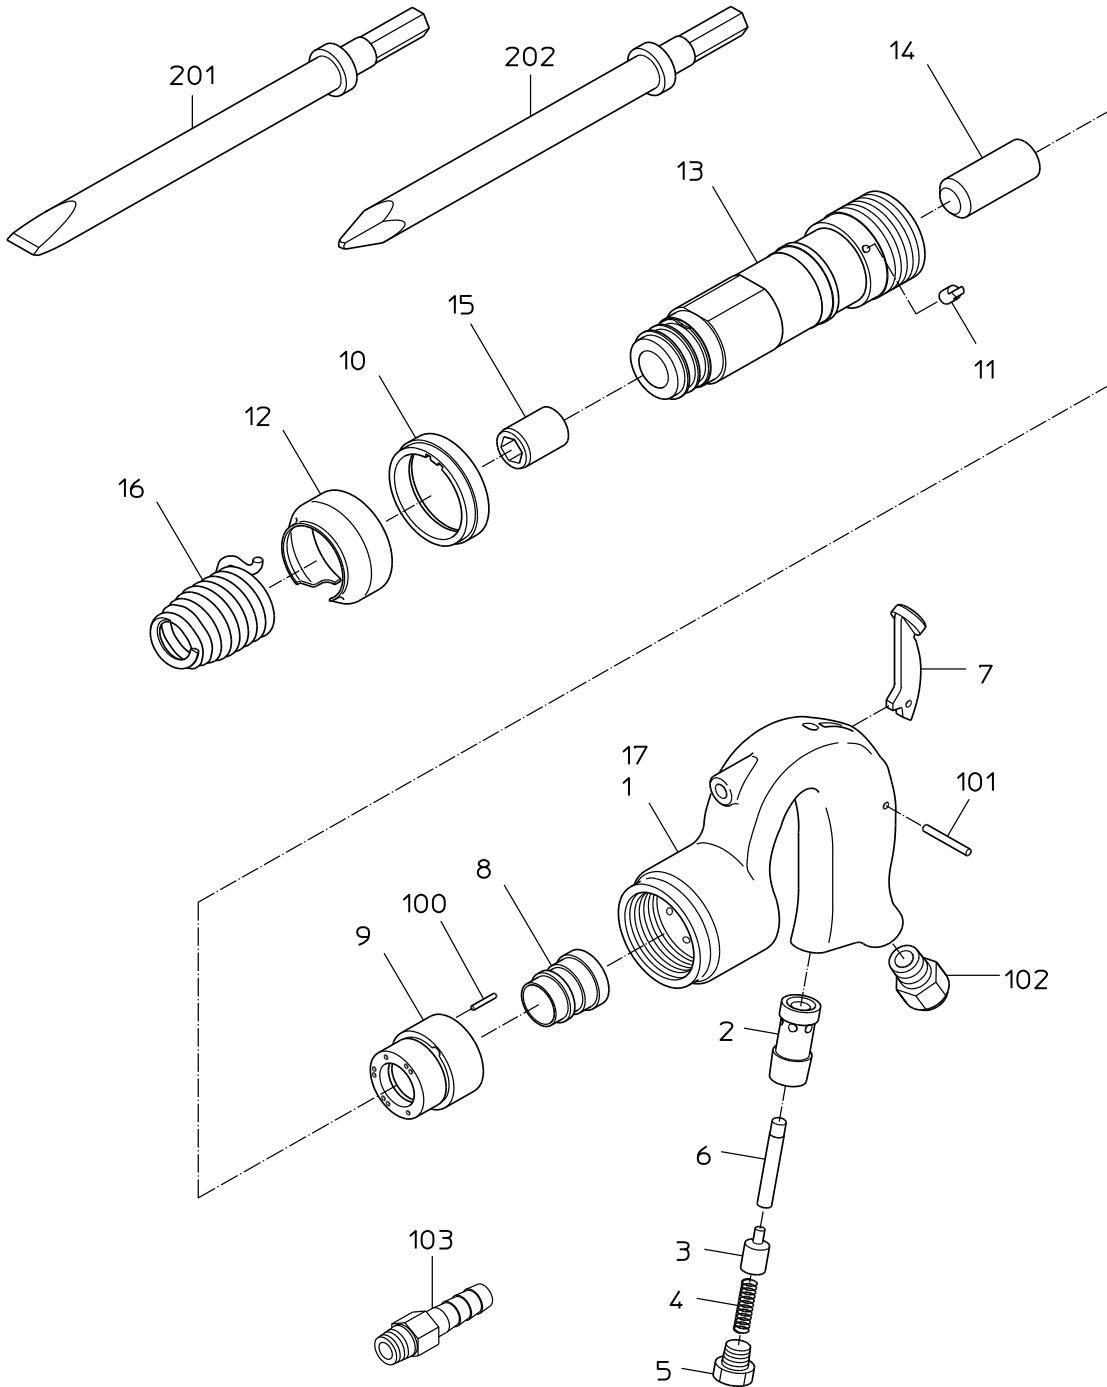

# PARTS LIST

## AA-00SP(H)

606354

MODEL : AA-00SP (H)

606354

ITEM	PART NO.	PART NAME	QTY	NOTE
1		HANDLE	1	Available as HANDLE WB
2		THROTTLE BUSH	1	Available as HANDLE WB
3		THROTTLE VALVE	1	Available as THROTTLE VALVE WR
4	17500970	THROTTLE SPRING	1	
5	17501070	THROTTLE PLUG	1	
6	17515129	THROTTLE PIN	1	
7	17514744	LEVER	1	
8	17514752	VALVE	1	
9	17501111	VALVE BOX	1	
10	17515167	CLUTCH	1	
11	17500990	CLUTCH KEY	1	
12	17501030	EXHAUST COVER	1	
13		CYLINDER	1	Available as CYLINDER WB.
14	17501020	PISTON	1	
15		SHANK BUSHING	1	Available as CYLINDER WB.
16	17501330	CHISEL SPRING	1	
17	18400665	NAME PLATE (WARNING)	1	
100	28206043	PIN	1	
101	28207059	ROLLER PIN	1	
102	24901072	NIPPLE STEAD	1	
103	24901038	HOSE NIPPLE	1	
104	61200040	O RING	1	
201	17501390	FLAT CHISEL (R)	0	
202	17501400	DEMOLITION POINT CHISEL	0	
		ASSY LIST		
	17514804	CYLINDER WB		
		13, 15		
	17515168	HANDLE WB		
		1, 2		
	17515181	HANDLE CP		
		1, 2, 3, 4, 5, 6, 7, 101, 102		
	17514754	VALVE CP		
		8, 9, 100		
	17515153	THROTTLE VALVE WR		
		3, 104		